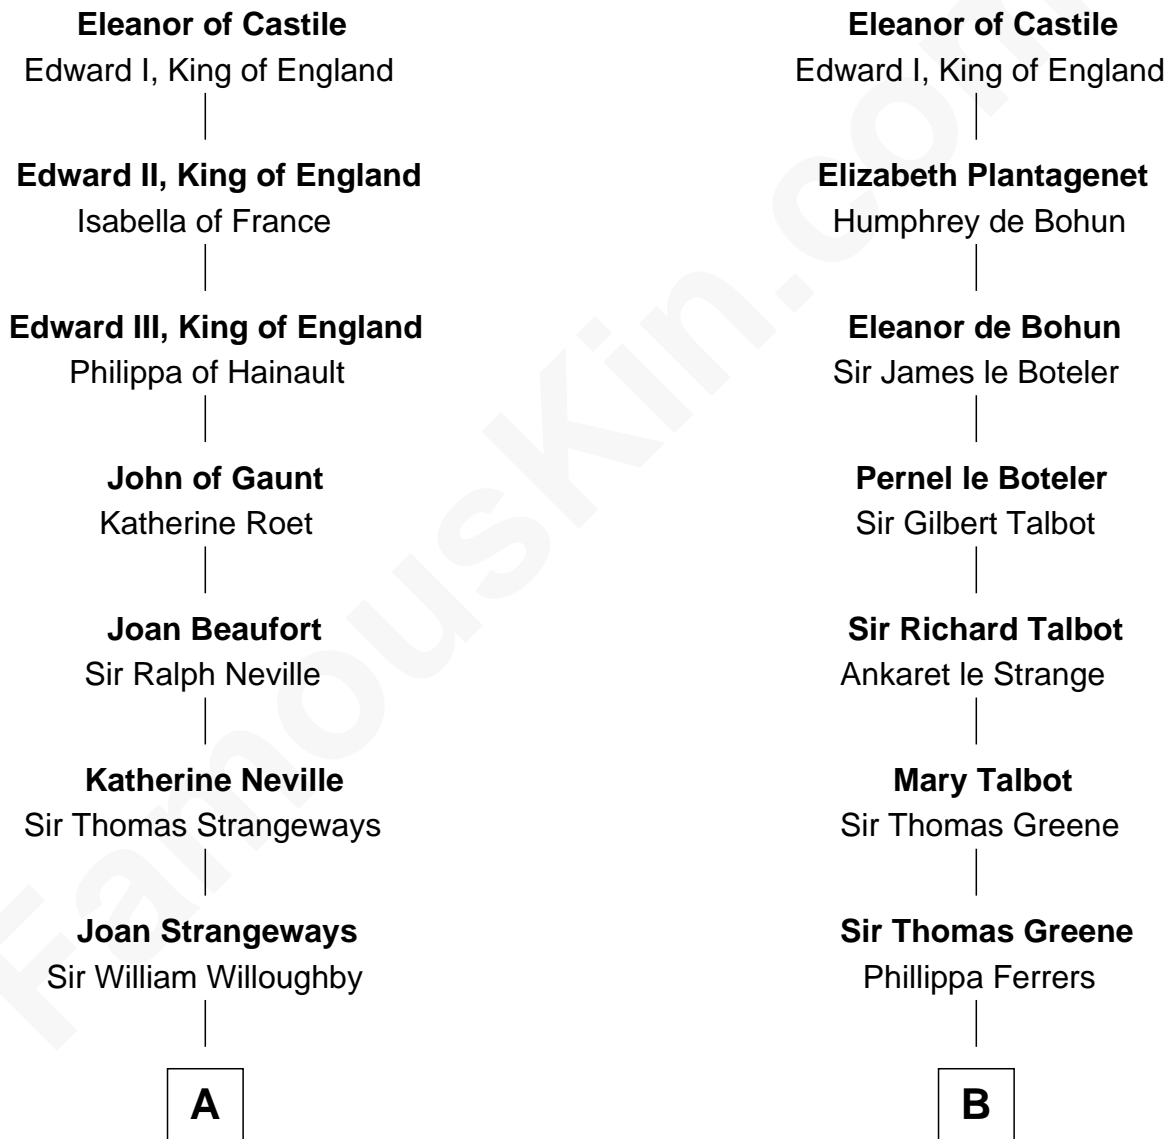

FamousKin.com Relationship Chart of

Dr. H. H. Holmes

Serial Killer aka "Devil in the White City"

15th cousin 5 times removed of

Jonathan Swift

Author of Gulliver's Travels

Ferdinand III, King of Castile

Joanna of Ponthieu