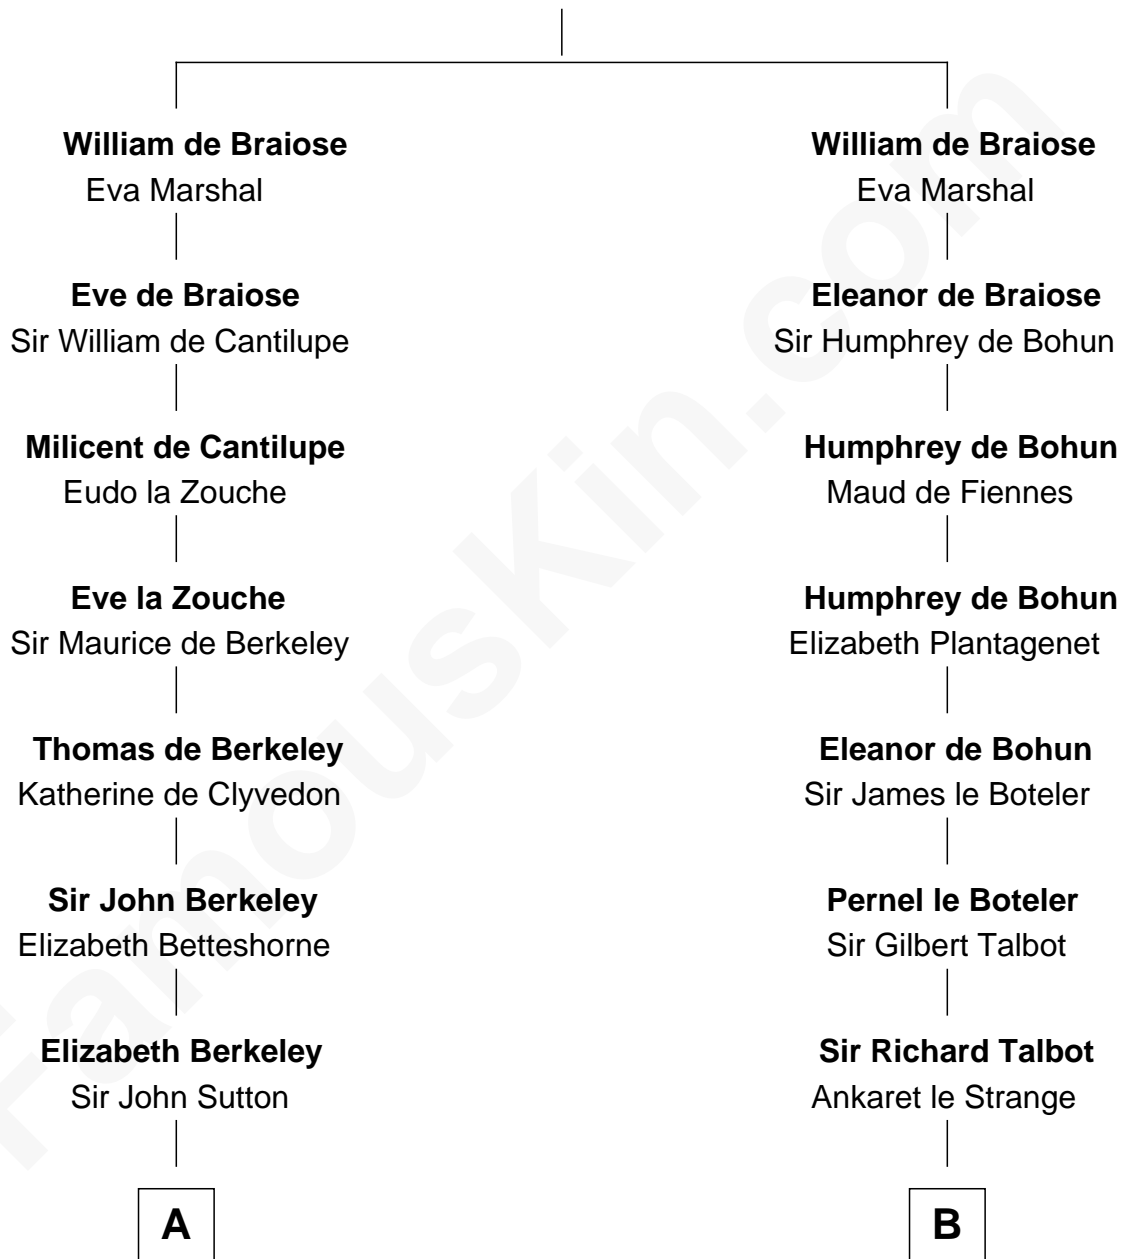

# FamousKin.com Relationship Chart of

**Dr. H. H. Holmes**

*Serial Killer aka "Devil in the White City"*

17th cousin 4 times removed of

**Jonathan Swift**

*Author of Gulliver's Travels*

**Reginald de Braiose**

**C**

—  
**Sarah Smith**  
Edward Scribner Mudgett

—  
**Samuel Mudgett**  
Mary Morrill

—  
**Scribner Mudgett**  
Nancy Prescott

—  
**Levi Horton Mudgett**  
Theodate Page Price

—  
**Dr. H. H. Holmes**  
*Serial Killer Dr. H. H. Holmes*