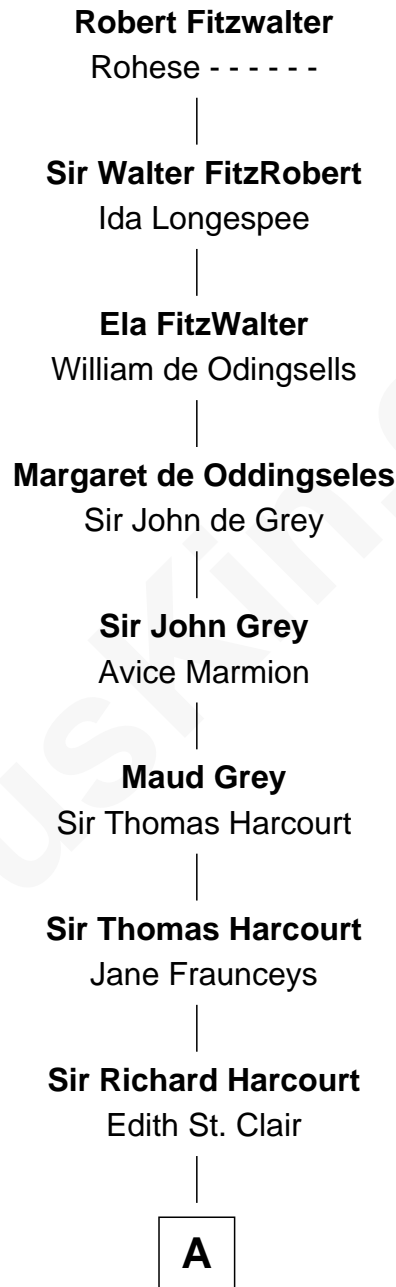

# FamousKin.com Relationship Chart of

**Dr. H. H. Holmes**

*Serial Killer aka "Devil in the White City"*

20th Great-grandson of

**Robert Fitzwalter**

*Magna Carta Surety*

**A**

**Alice Harcourt**  
William Bessiles

**Elizabeth Bessiles**  
Richard Fettiplace

**Anne Fettiplace**  
Edward Purefoy

**Mary Purefoy**  
Thomas Thorne

**Susanna Thorne**  
Roger Dudley

**Gov. Thomas Dudley**  
Dorothy York

**Rev. Samuel Dudley**  
Mary Byley

**Mary Dudley**  
Dr. Samuel Hardy

**Theophilus Hardy**  
Sarah Follett

**Mary Hardy**  
Richard Smith

**B**

**B**

—  
**Sarah Smith**

Edward Scribner Mudgett

—  
**Samuel Mudgett**

Mary Morrill

—  
**Scribner Mudgett**

Nancy Prescott

—  
**Levi Horton Mudgett**

Theodate Page Price

—  
**Dr. H. H. Holmes**

*Serial Killer Dr. H. H. Holmes*

FamousKin.com