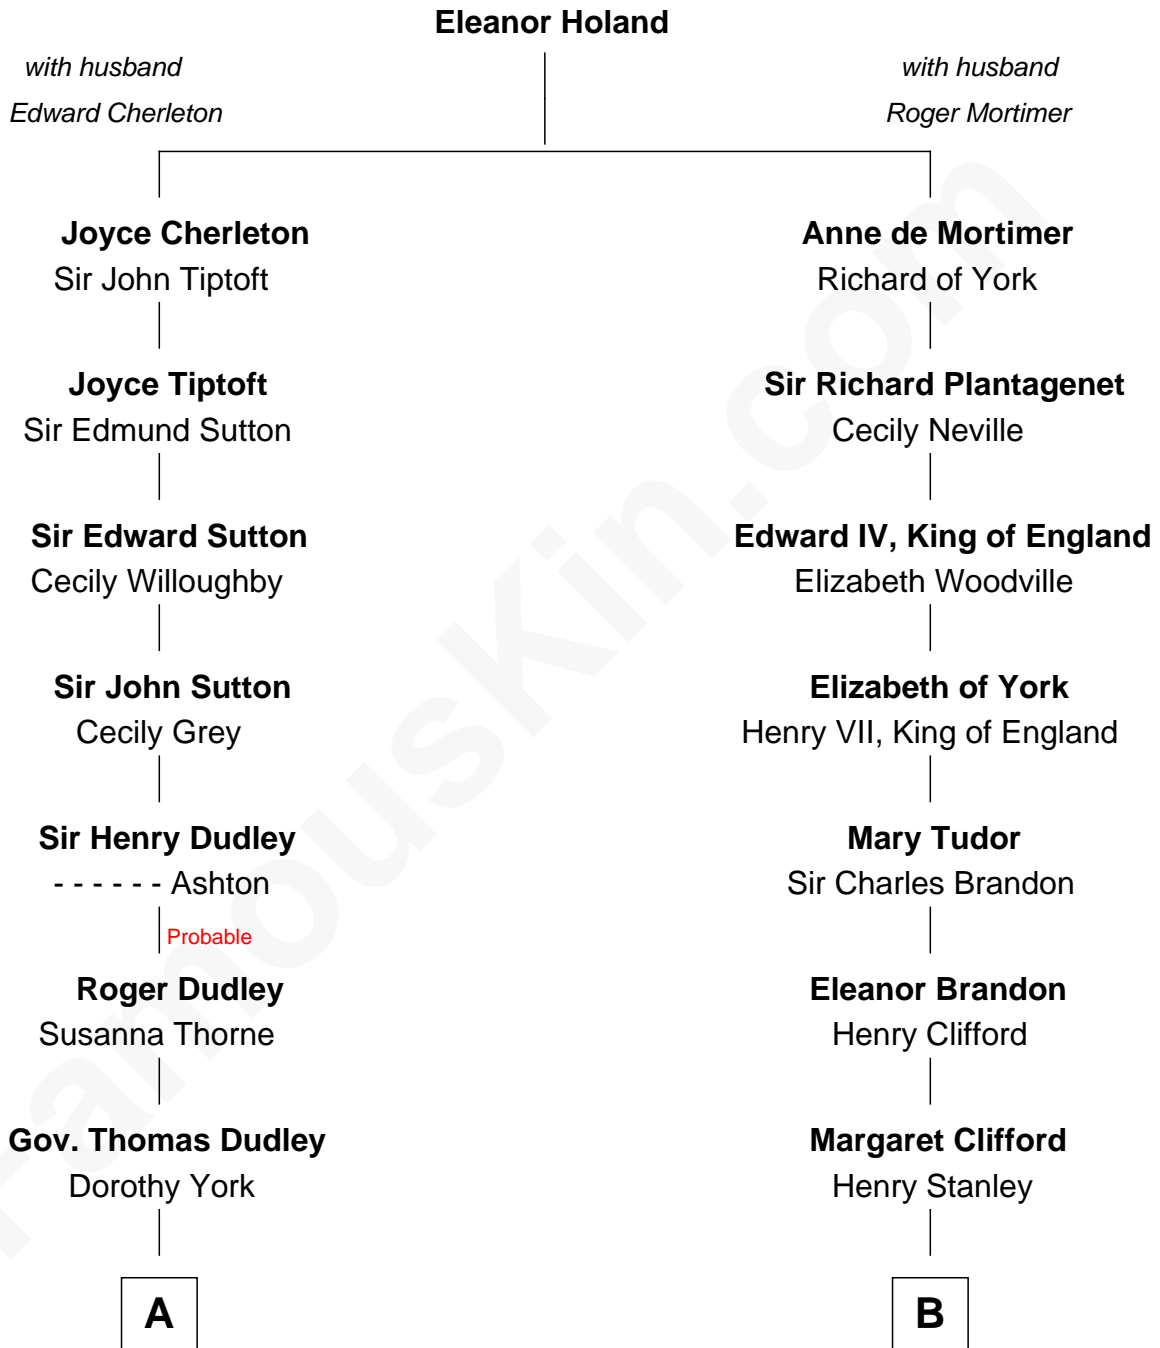

FamousKin.com Relationship Chart of

Dr. H. H. Holmes

Serial Killer aka "Devil in the White City"

15th cousin 4 times removed of

Hugh Grant

Movie Actor

C

—
Margaret Isobel Randolph