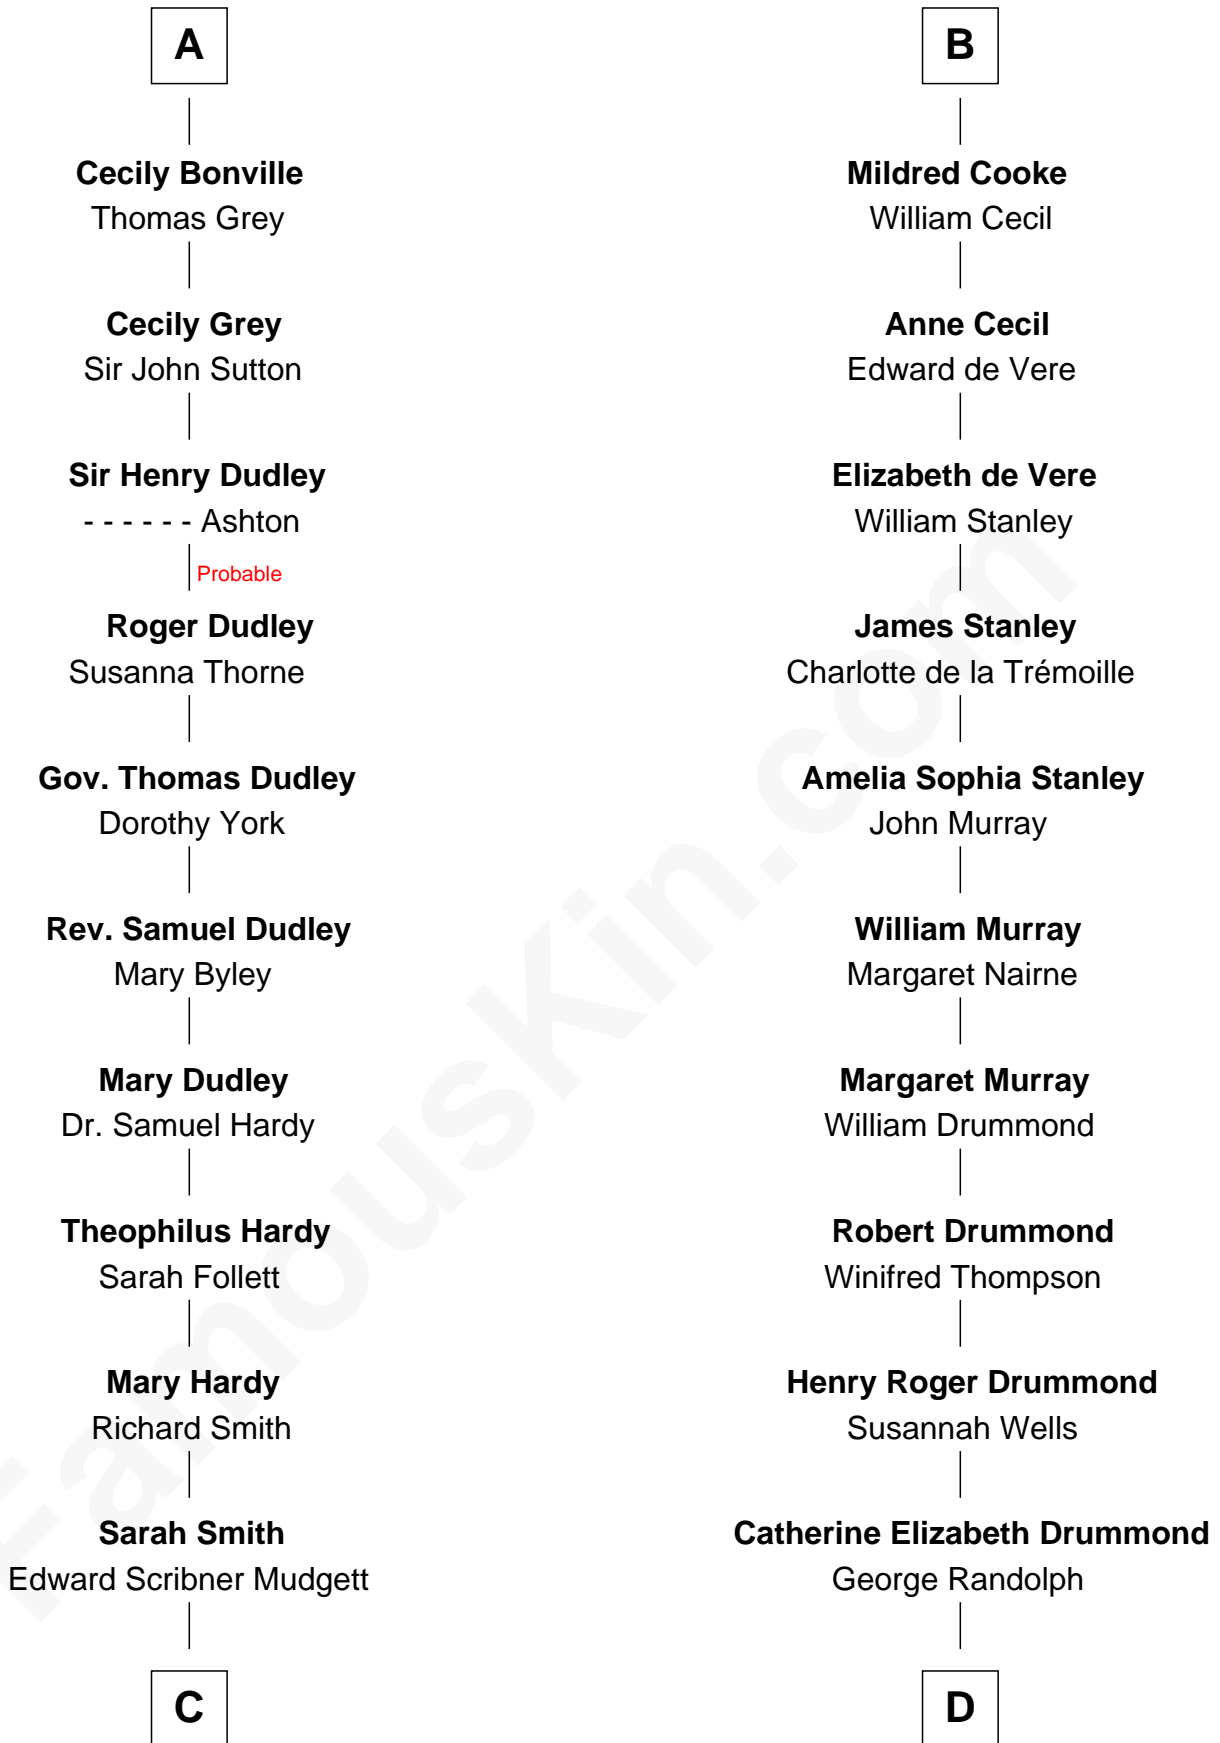

# FamousKin.com Relationship Chart of

**Dr. H. H. Holmes**

*Serial Killer aka "Devil in the White City"*

20th cousin 1 time removed of

**Hugh Grant**

*Movie Actor*

**C**

**Samuel Mudgett**

Mary Morrill

**Scribner Mudgett**

Nancy Prescott

**Levi Horton Mudgett**

Theodate Page Price

**Dr. H. H. Holmes**

*Serial Killer Dr. H. H. Holmes*

**D**