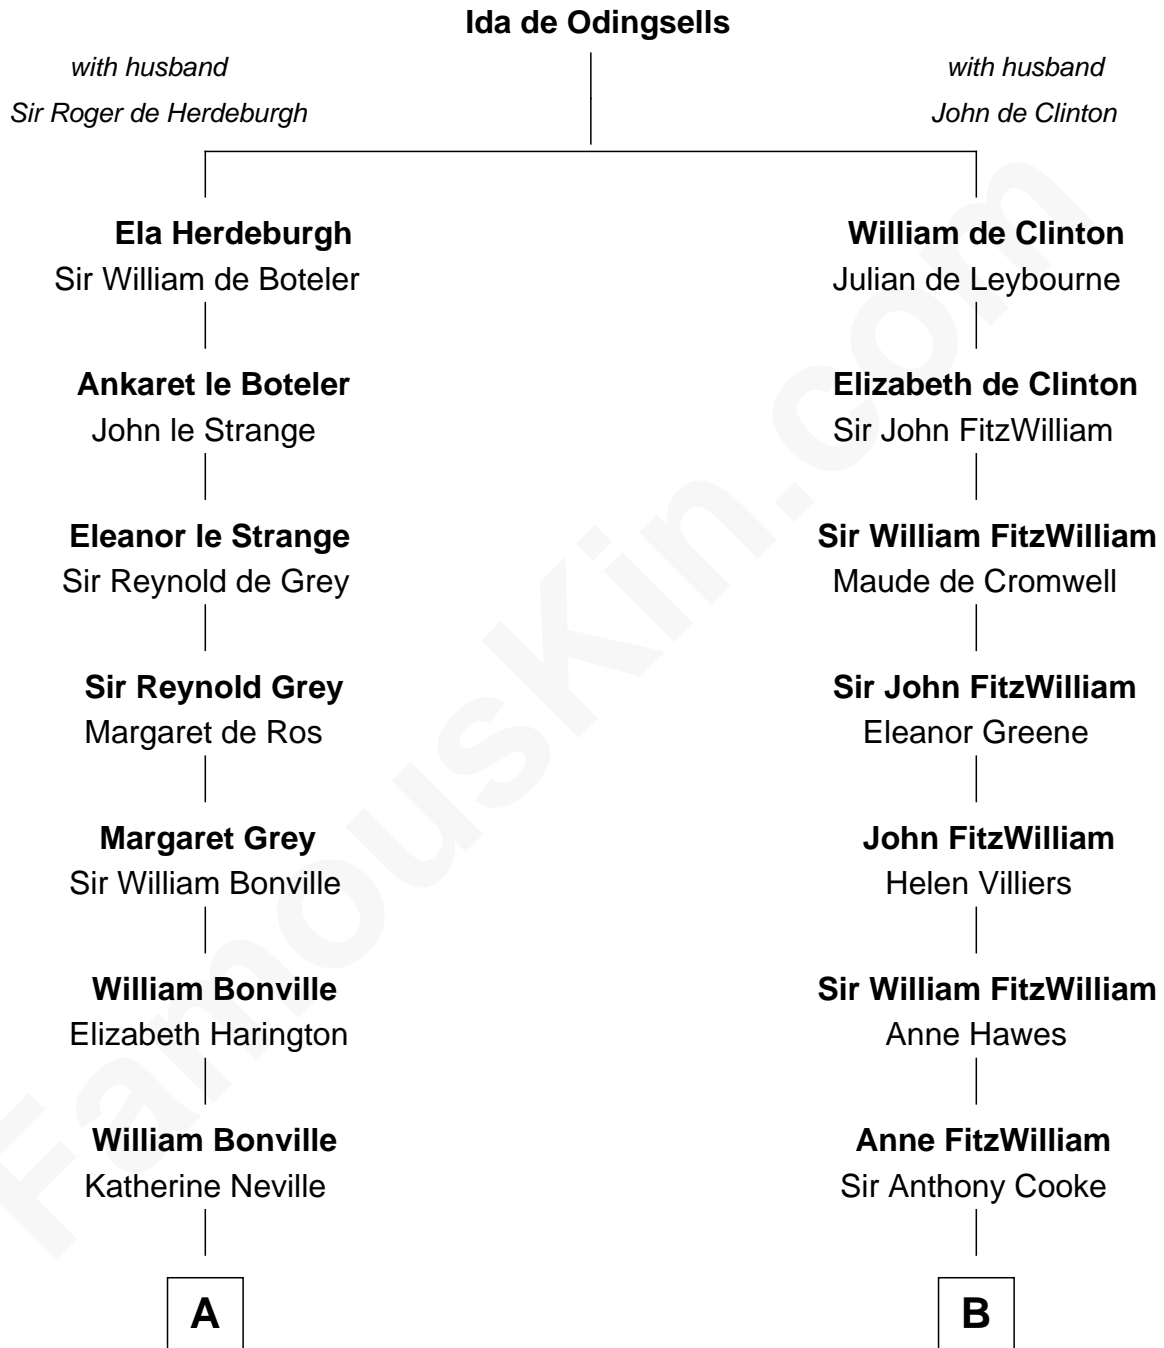

# FamousKin.com Relationship Chart of

**Dr. H. H. Holmes**

*Serial Killer aka "Devil in the White City"*

20th cousin 1 time removed of

**Hugh Grant**

*Movie Actor*

**C**

**Samuel Mudgett**

Mary Morrill

**Scribner Mudgett**

Nancy Prescott

**Levi Horton Mudgett**

Theodate Page Price

**Dr. H. H. Holmes**

*Serial Killer Dr. H. H. Holmes*

**D**