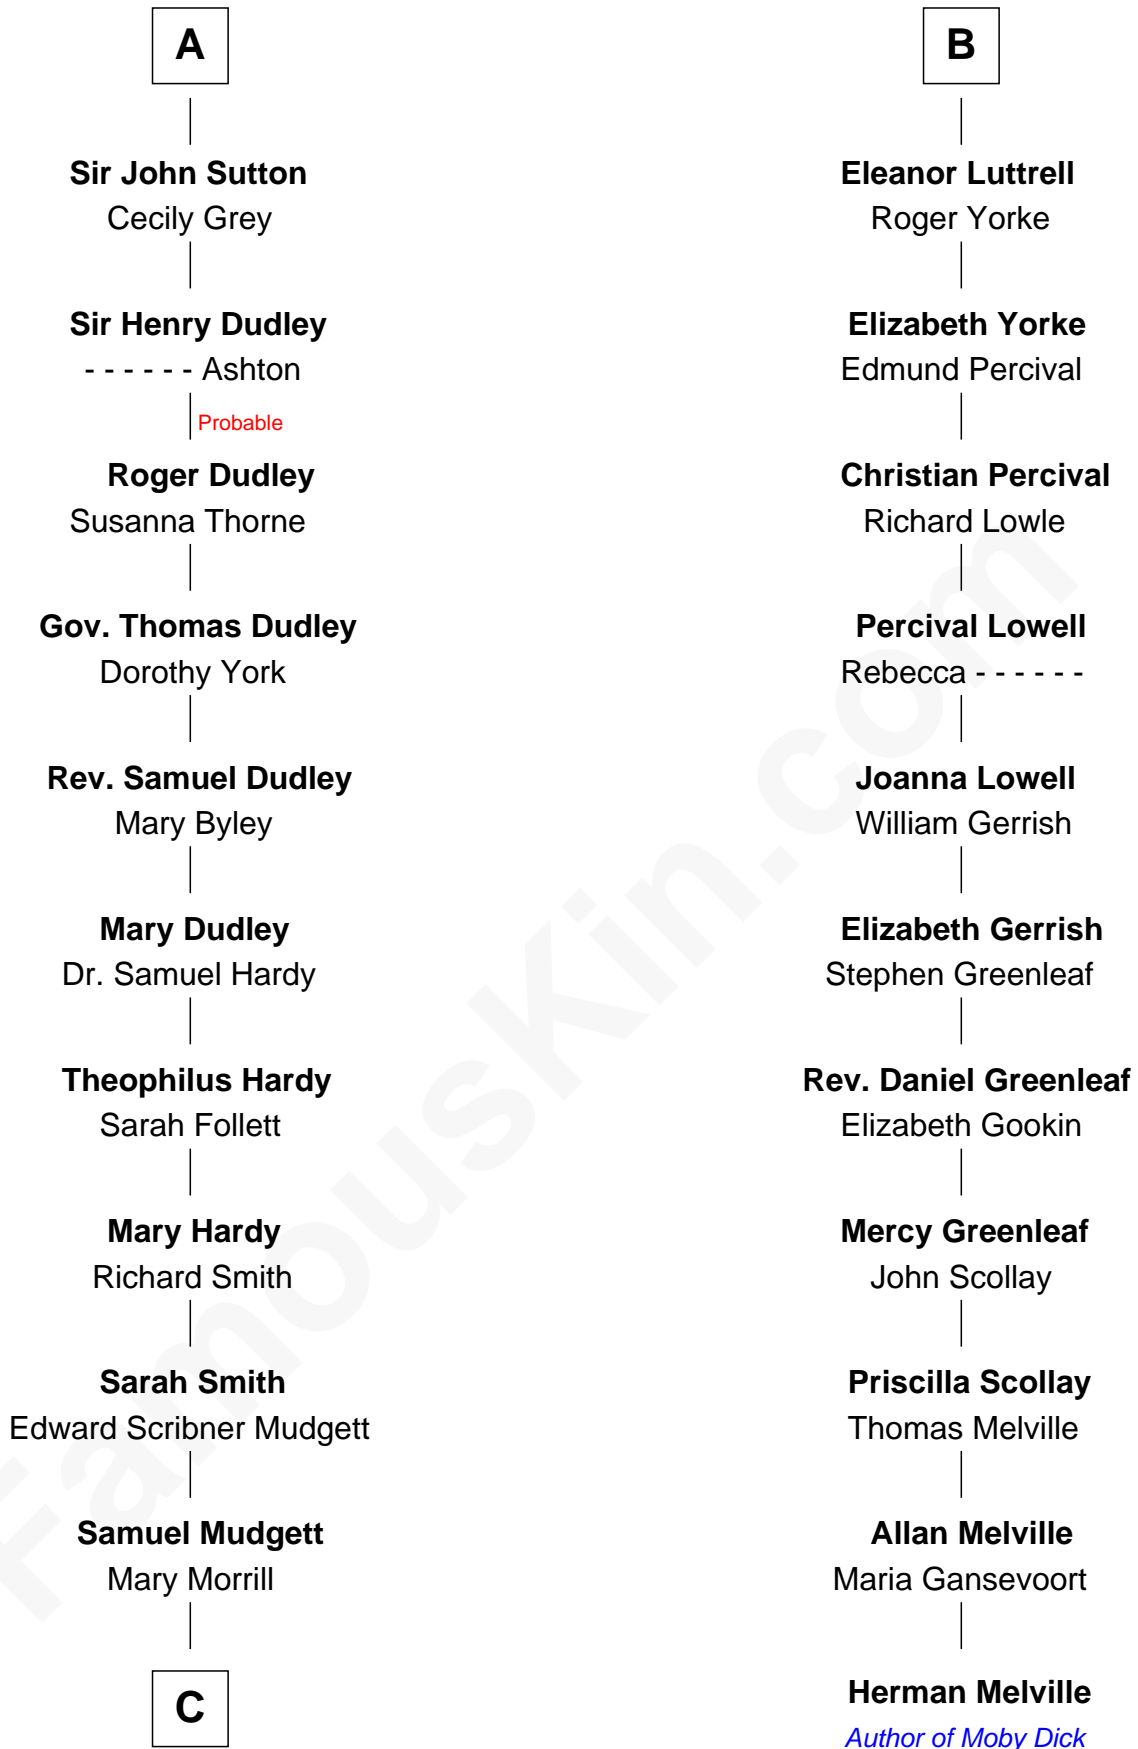

# FamousKin.com Relationship Chart of

**Dr. H. H. Holmes**

*Serial Killer aka "Devil in the White City"*

17th cousin 2 times removed of

**Herman Melville**

*Author of Moby Dick*

**C**

—  
**Scribner Mudgett**

Nancy Prescott

—  
**Levi Horton Mudgett**

Theodate Page Price

—  
**Dr. H. H. Holmes**

*Serial Killer Dr. H. H. Holmes*

FamousKin.com