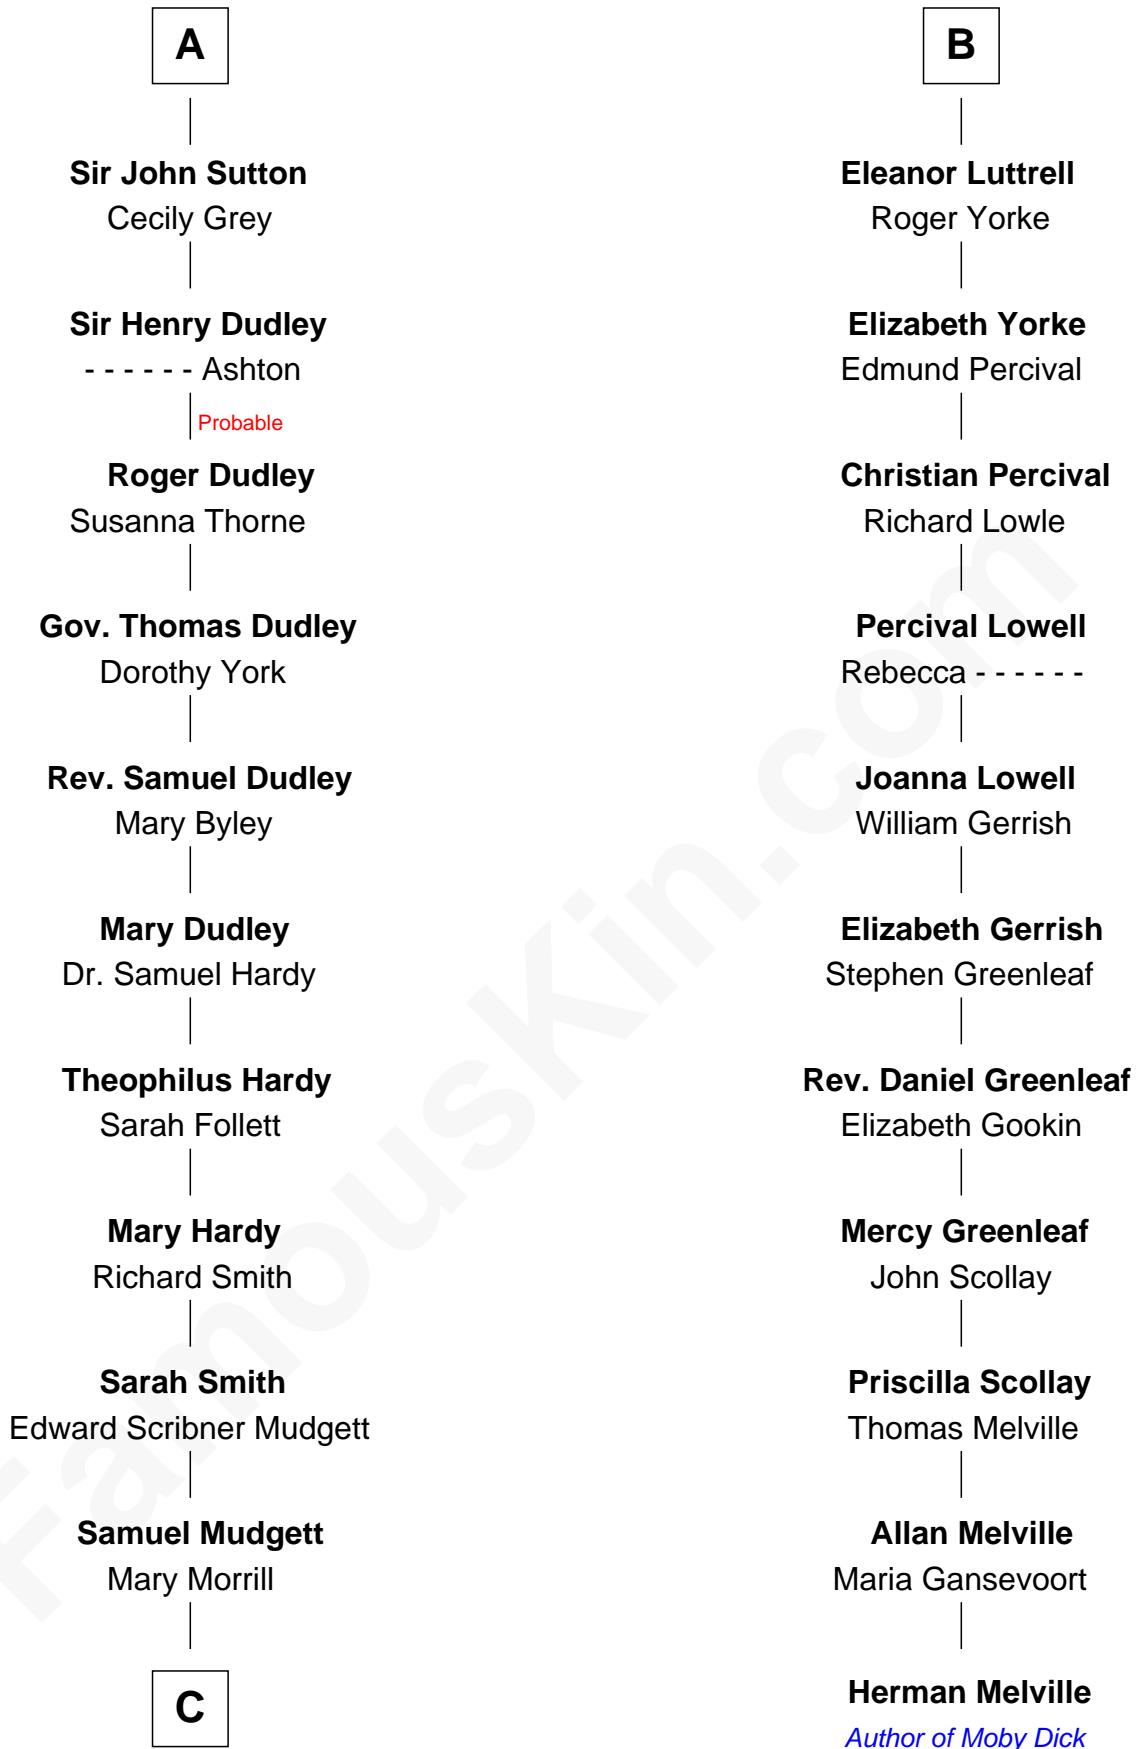

FamousKin.com Relationship Chart of

Dr. H. H. Holmes

Serial Killer aka "Devil in the White City"

17th cousin 2 times removed of

Herman Melville

Author of Moby Dick

C

—
Scribner Mudgett

Nancy Prescott

—
Levi Horton Mudgett

Theodate Page Price

—
Dr. H. H. Holmes

Serial Killer Dr. H. H. Holmes

FamousKin.com