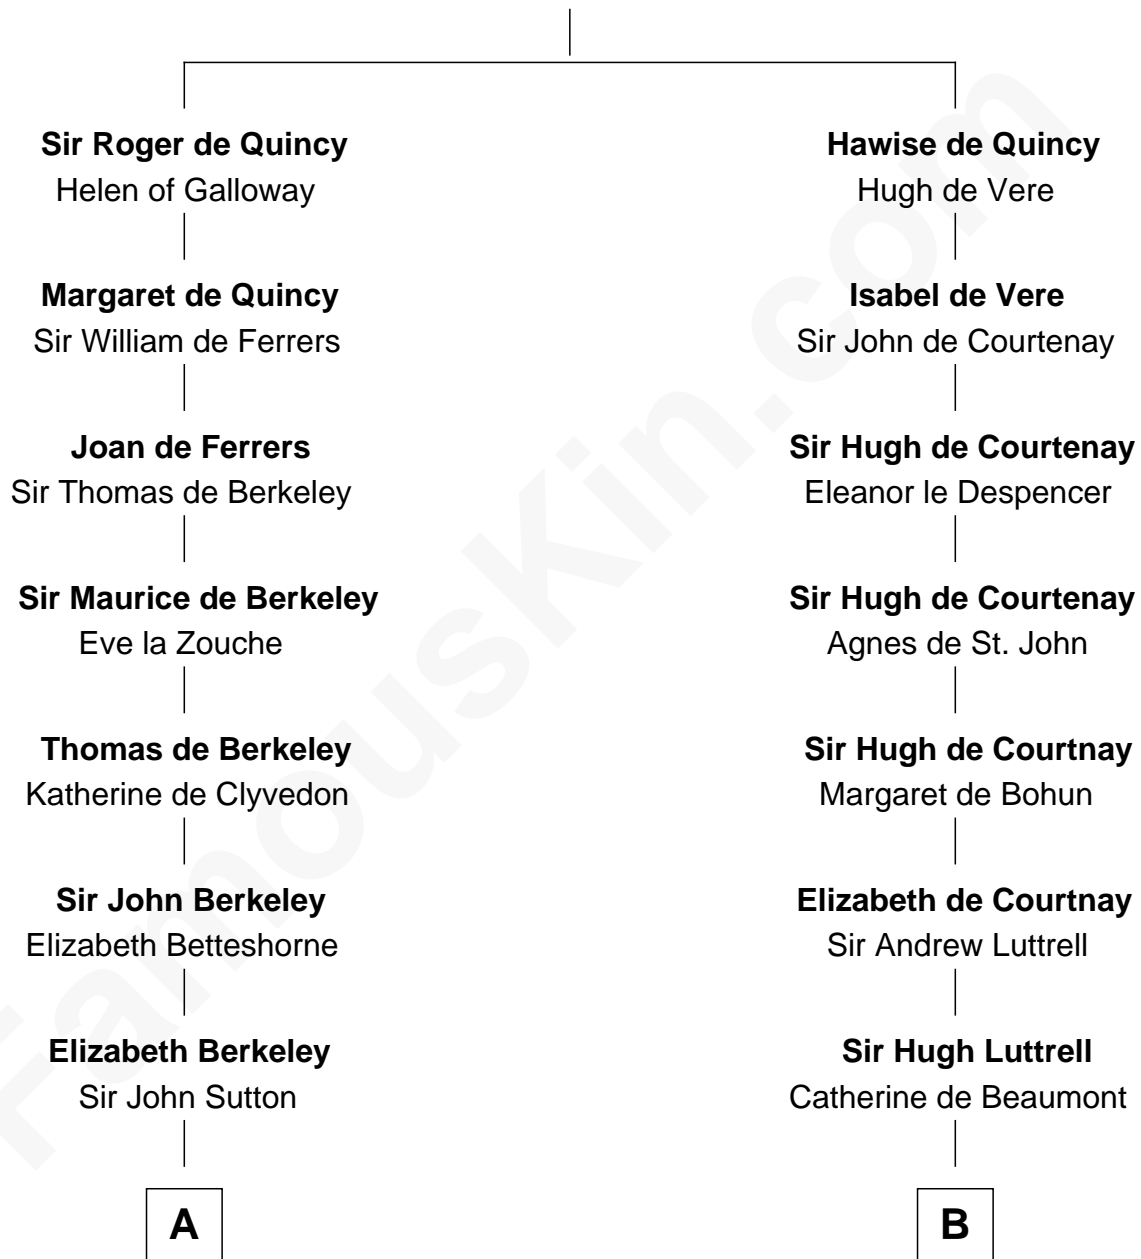

FamousKin.com Relationship Chart of

Dr. H. H. Holmes

Serial Killer aka "Devil in the White City"

20th cousin 1 time removed of

Herman Melville

Author of Moby Dick

Saher de Quincy
Margaret de Beaumont

C

Sarah Smith
Edward Scribner Mudgett

Samuel Mudgett
Mary Morrill

Scribner Mudgett
Nancy Prescott

Levi Horton Mudgett
Theodate Page Price

Dr. H. H. Holmes
Serial Killer Dr. H. H. Holmes

D

Mercy Greenleaf
John Scollay