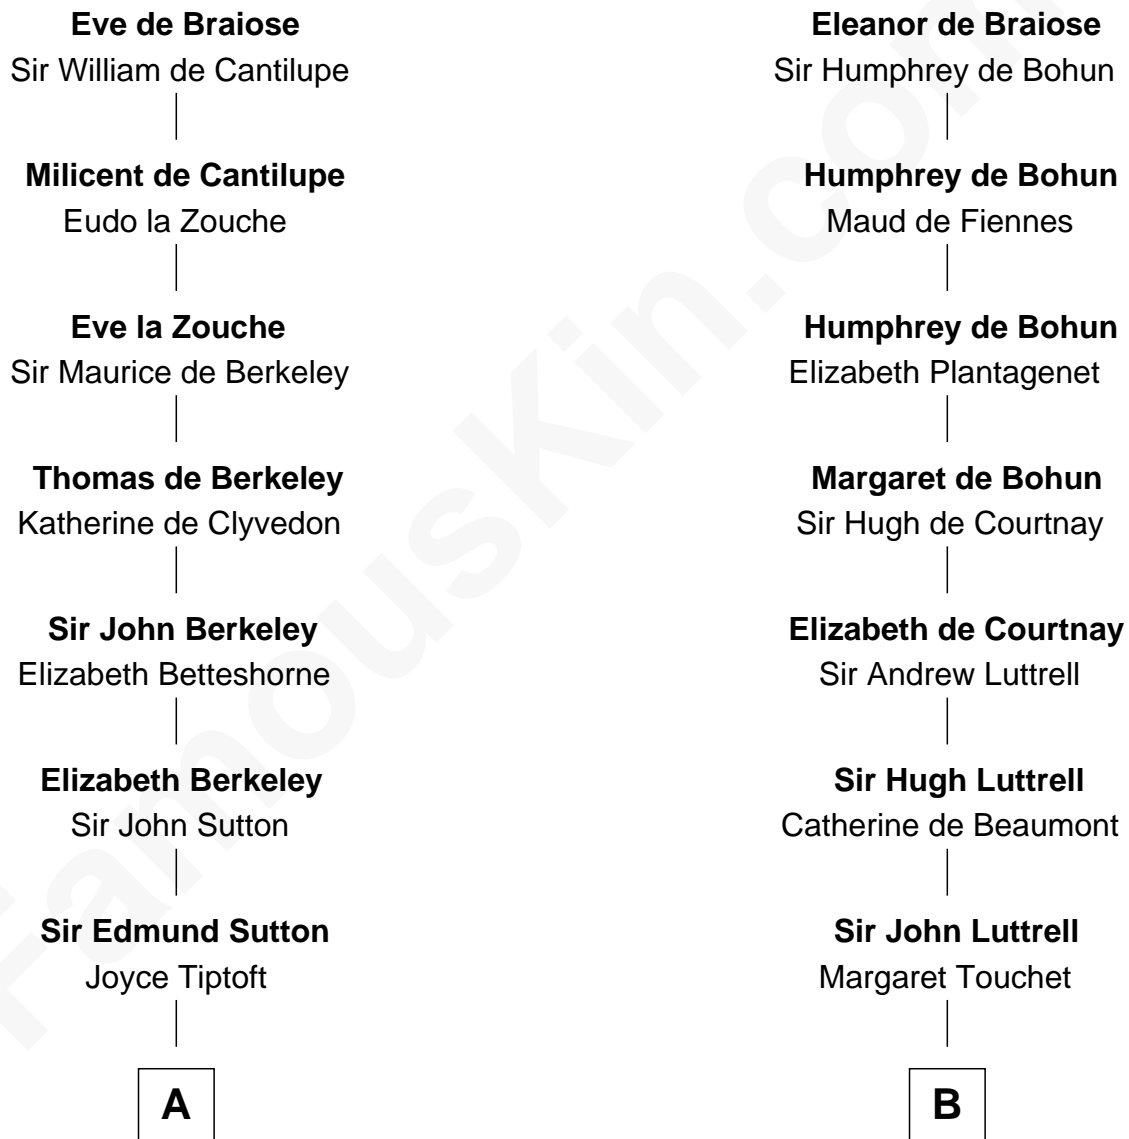

# FamousKin.com Relationship Chart of

**Dr. H. H. Holmes**

*Serial Killer aka "Devil in the White City"*

19th cousin 1 time removed of

**Herman Melville**

*Author of Moby Dick*

**William de Braiose**

Eva Marshal

**C**

**Samuel Mudgett**

Mary Morrill

**Scribner Mudgett**

Nancy Prescott

**Levi Horton Mudgett**

Theodate Page Price

**Dr. H. H. Holmes**

*Serial Killer Dr. H. H. Holmes*

**D**

**Priscilla Scollay**

Thomas Melville

**Allan Melville**

Maria Gansevoort

**Herman Melville**

*Author of Moby Dick*