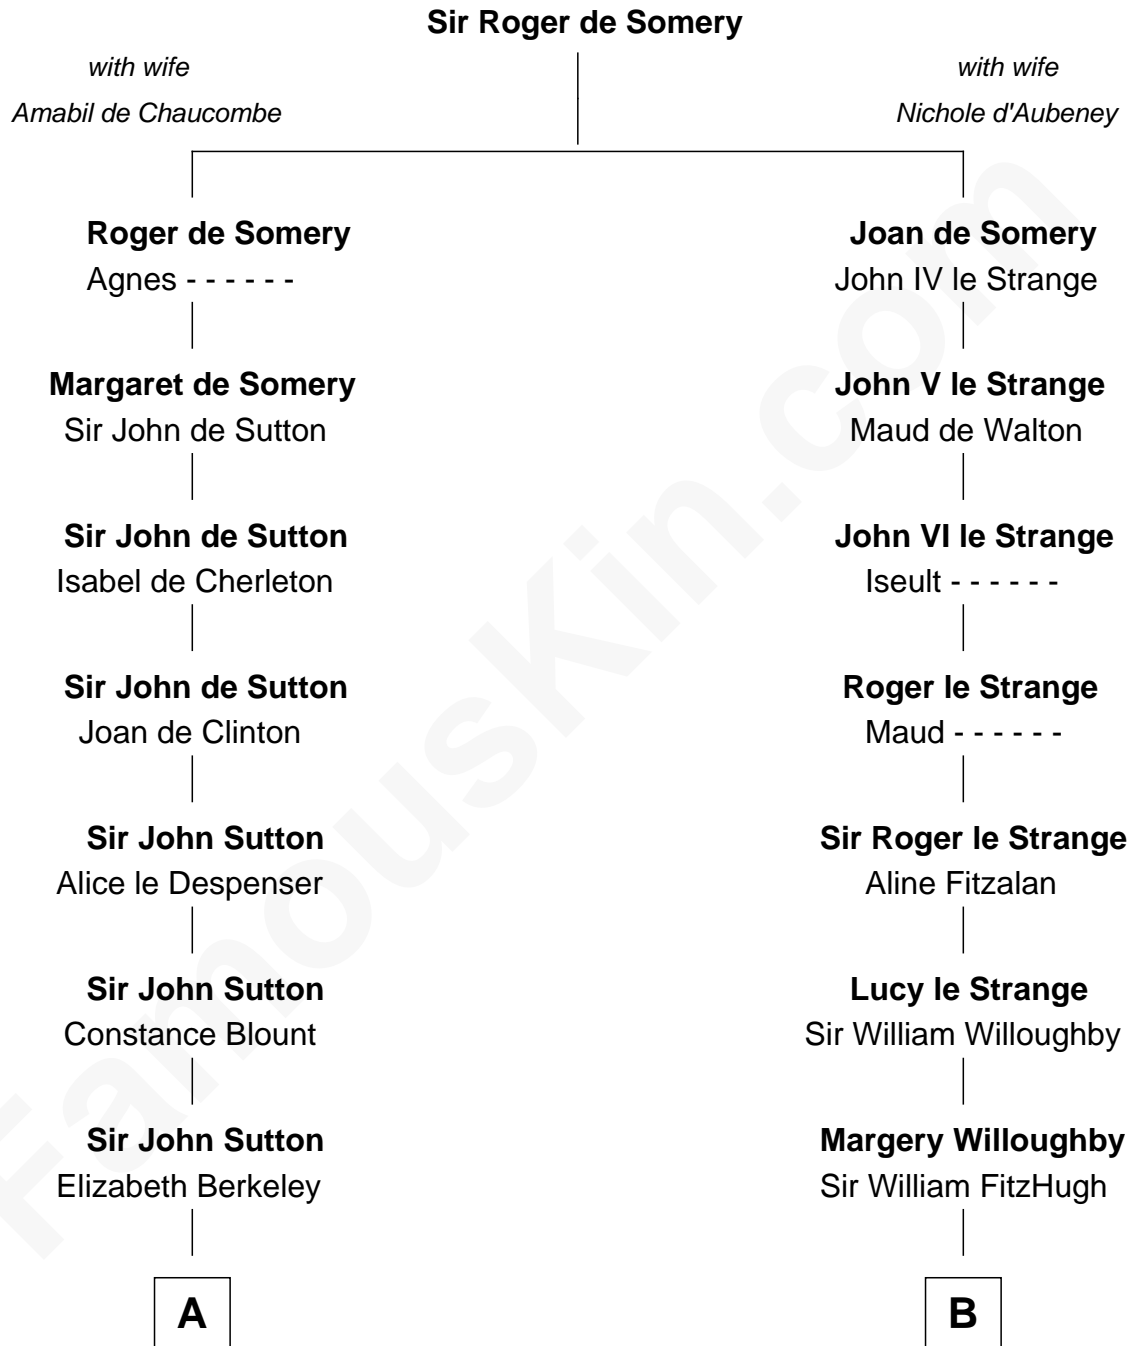

# FamousKin.com Relationship Chart of

**Dr. H. H. Holmes**

*Serial Killer aka "Devil in the White City"*

20th cousin 1 time removed of

**Charles A. Pillsbury**

*Co-Founder of C.A. Pillsbury Co.*

**C**

**Sarah Smith**  
Edward Scribner Mudgett

**Samuel Mudgett**  
Mary Morrill

**Scribner Mudgett**  
Nancy Prescott

**Levi Horton Mudgett**  
Theodate Page Price

**Dr. H. H. Holmes**  
*Serial Killer Dr. H. H. Holmes*

**D**

**Moses Carleton**  
Margaret Sprake