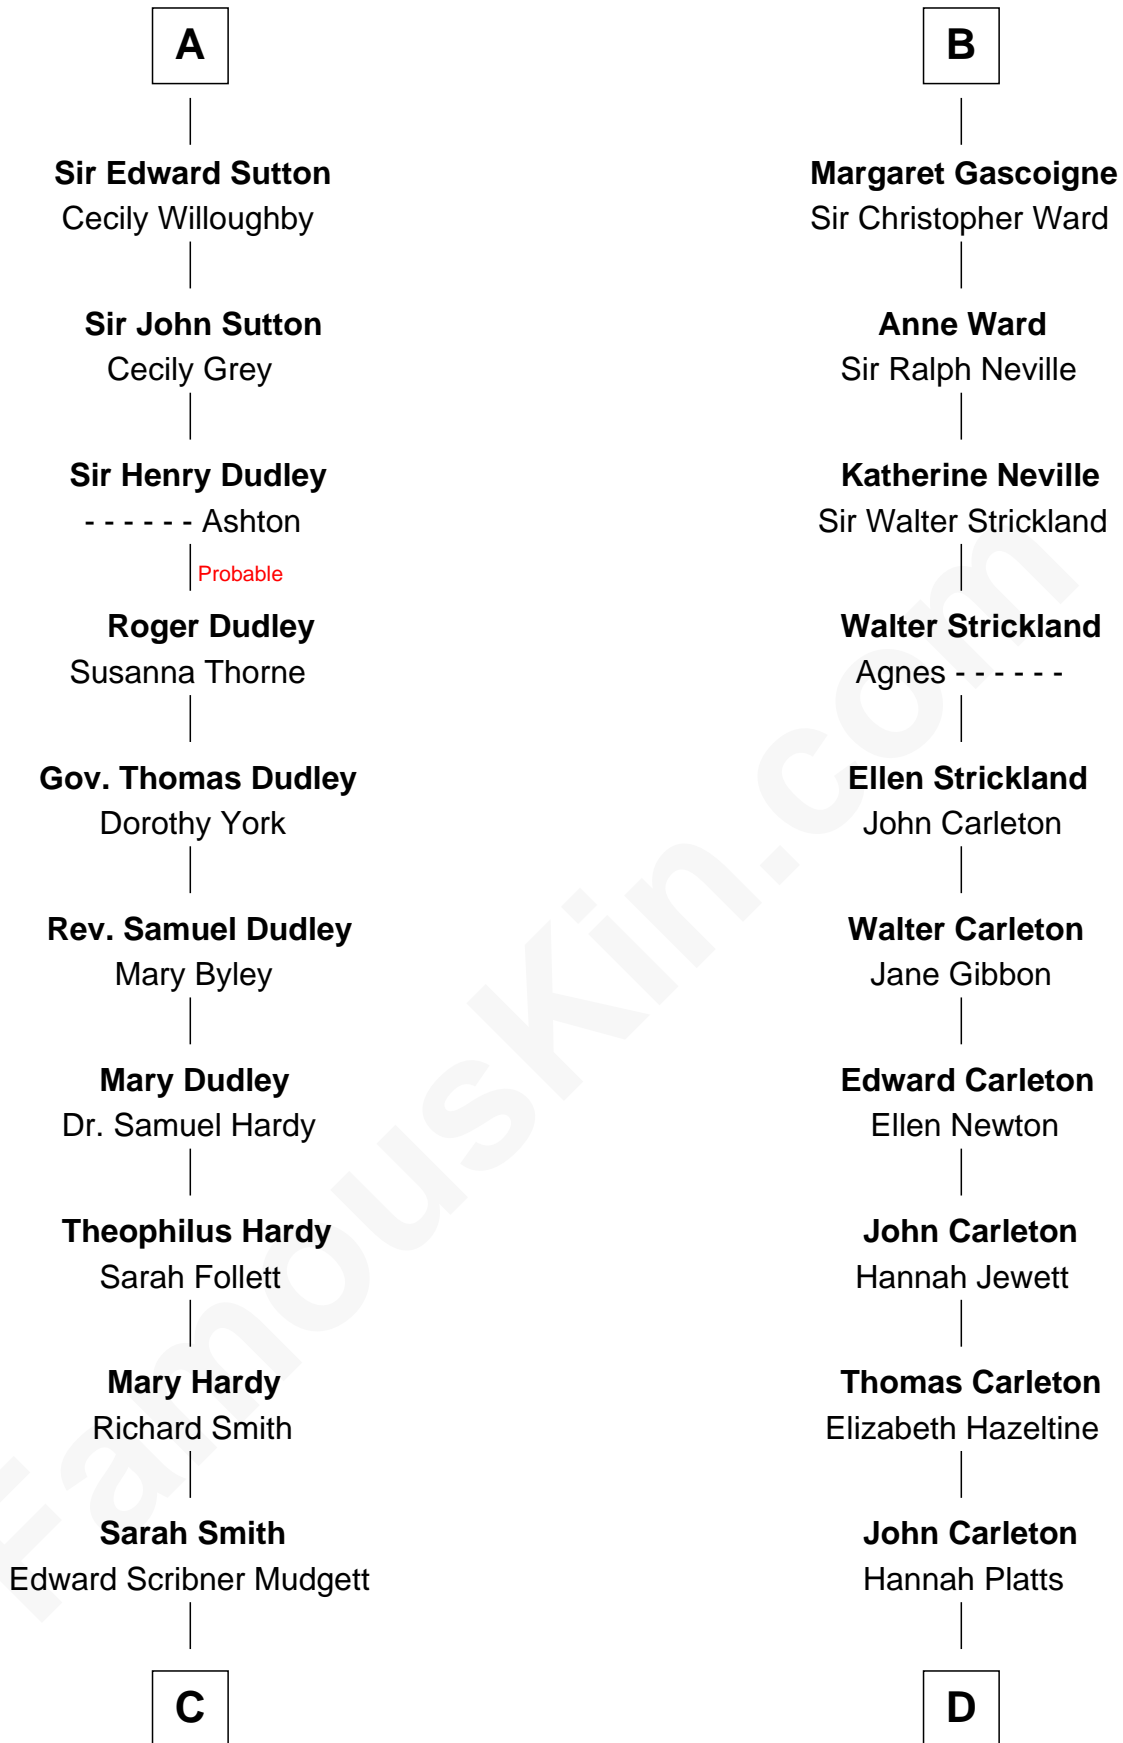

# FamousKin.com Relationship Chart of

**Dr. H. H. Holmes**

*Serial Killer aka "Devil in the White City"*

20th cousin of

**Charles A. Pillsbury**

*Co-Founder of C.A. Pillsbury Co.*

**C**

**Samuel Mudgett**

Mary Morrill

**Scribner Mudgett**

Nancy Prescott

**Levi Horton Mudgett**

Theodate Page Price

**Dr. H. H. Holmes**

*Serial Killer Dr. H. H. Holmes*

**D**