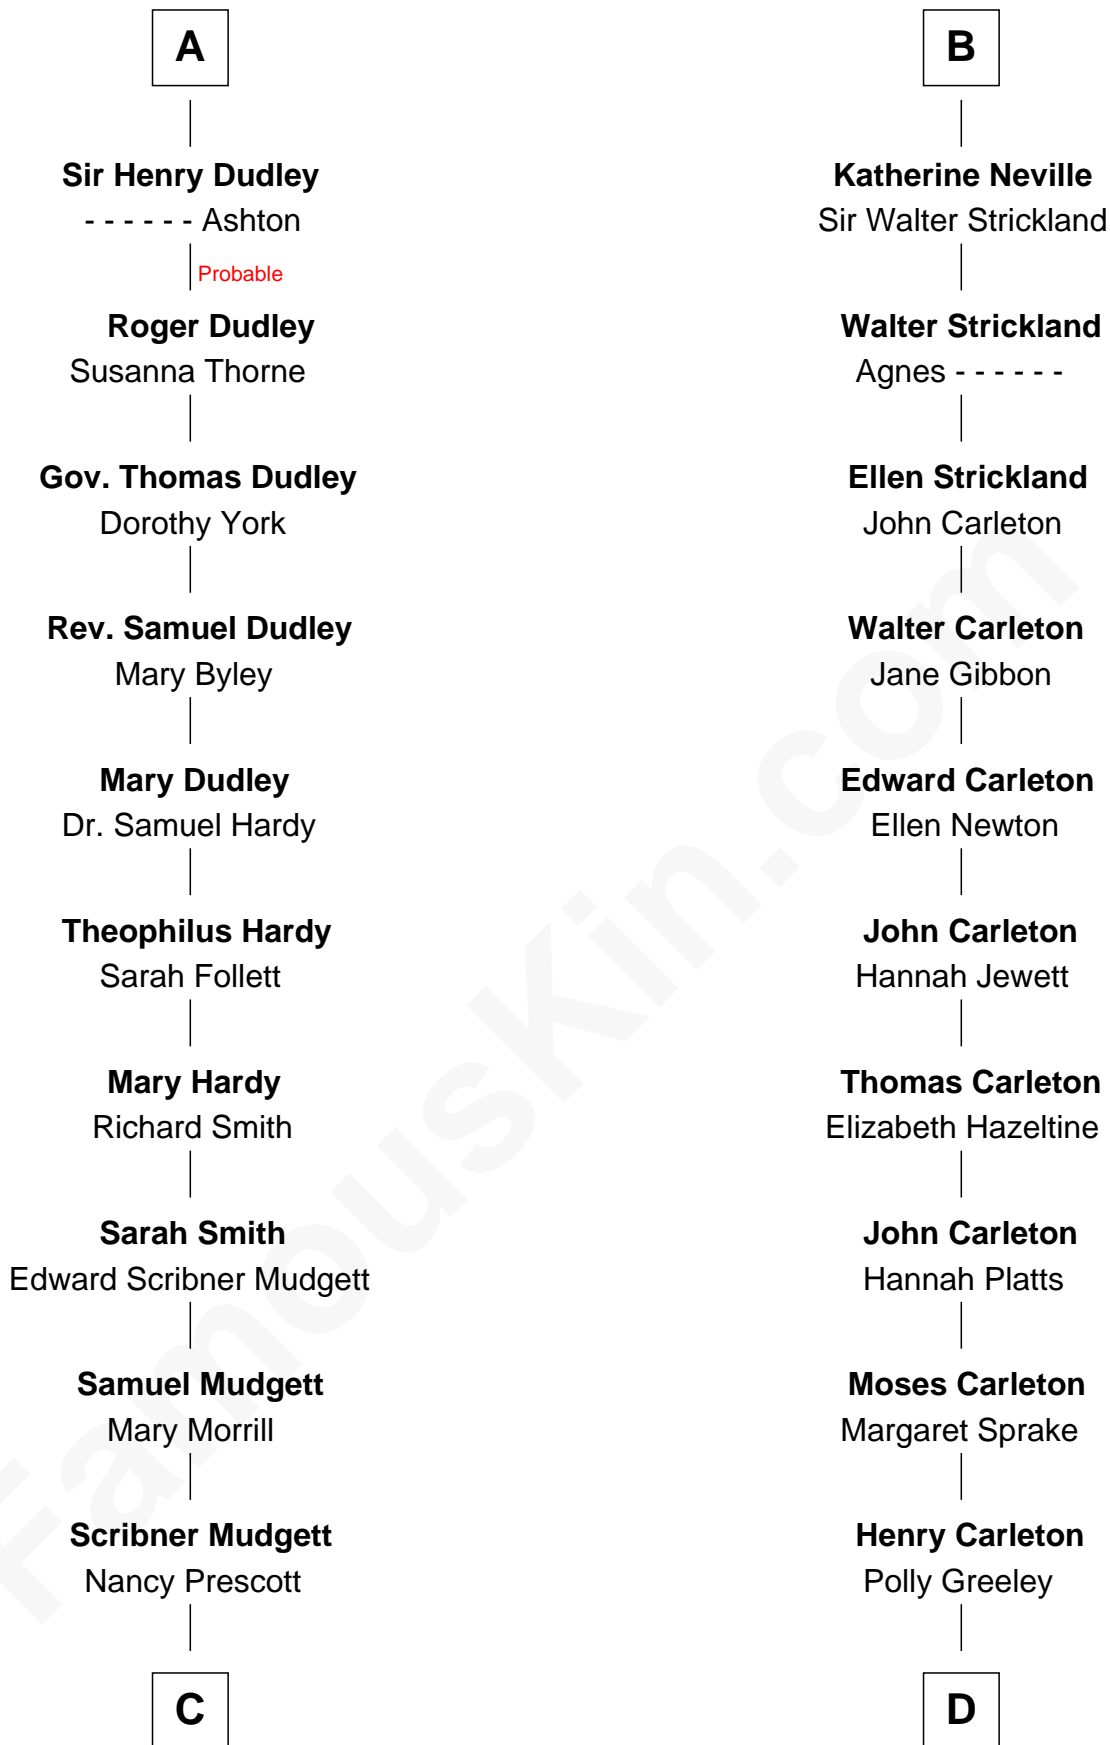

# FamousKin.com Relationship Chart of

**Dr. H. H. Holmes**

*Serial Killer aka "Devil in the White City"*

18th cousin of

**Charles A. Pillsbury**

*Co-Founder of C.A. Pillsbury Co.*

**C**

**Levi Horton Mudgett**

Theodate Page Price

**Dr. H. H. Holmes**

*Serial Killer Dr. H. H. Holmes*

**D**

**Margaret Sprague Carleton**

George Alfred Pillsbury

**Charles A. Pillsbury**

*Co-Founder of C.A. Pillsbury Co.*