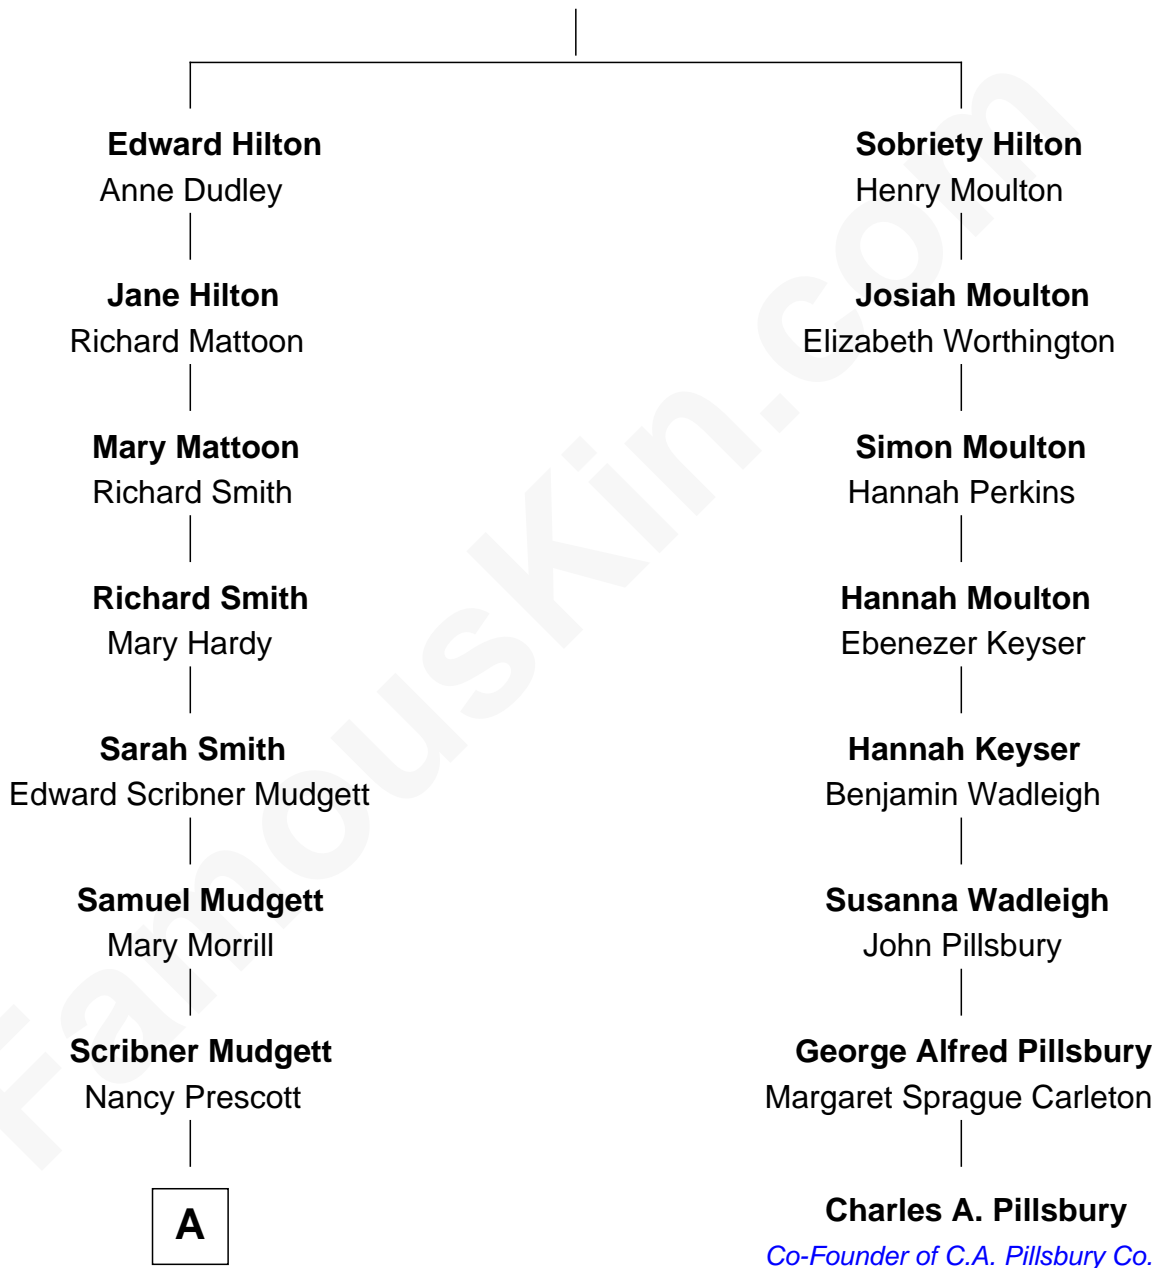

FamousKin.com Relationship Chart of

Dr. H. H. Holmes

Serial Killer aka "Devil in the White City"

7th cousin 1 time removed of

Charles A. Pillsbury

Co-Founder of C.A. Pillsbury Co.

Edward Hilton

A

—
Levi Horton Mudgett

Theodate Page Price

—
Dr. H. H. Holmes

Serial Killer Dr. H. H. Holmes

FamousKin.com