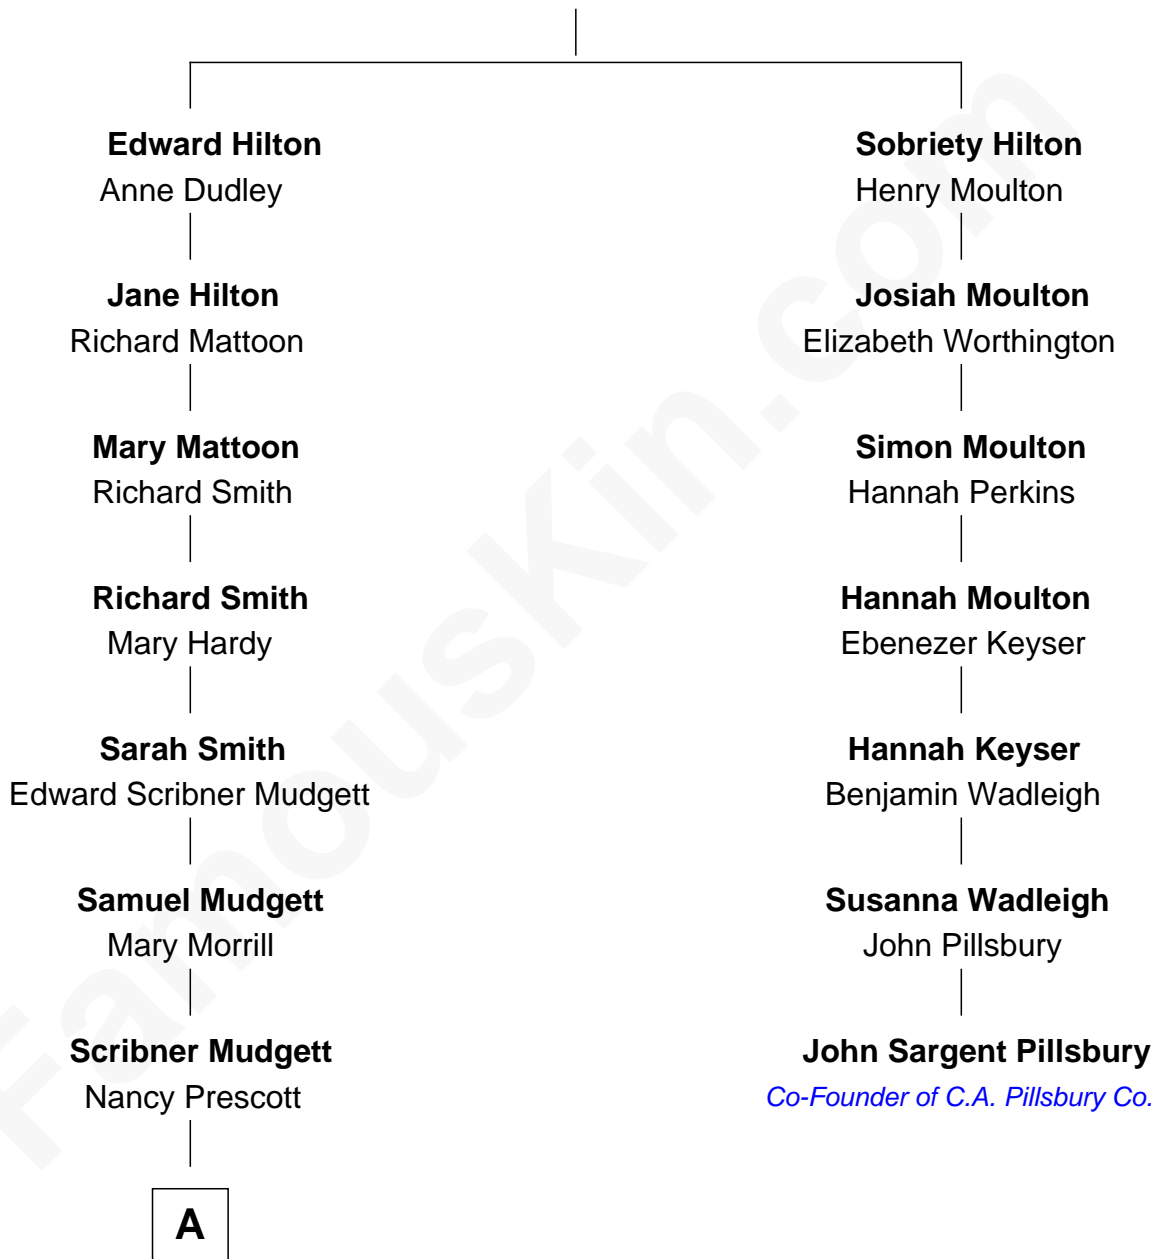

# FamousKin.com Relationship Chart of

**Dr. H. H. Holmes**

*Serial Killer aka "Devil in the White City"*

6th cousin 2 times removed of

**John Sargent Pillsbury**

*Co-Founder of C.A. Pillsbury Co.*

Edward Hilton

**A**

Levi Horton Mudgett

Theodate Page Price

**Dr. H. H. Holmes**

*Serial Killer Dr. H. H. Holmes*

FamousKin.com