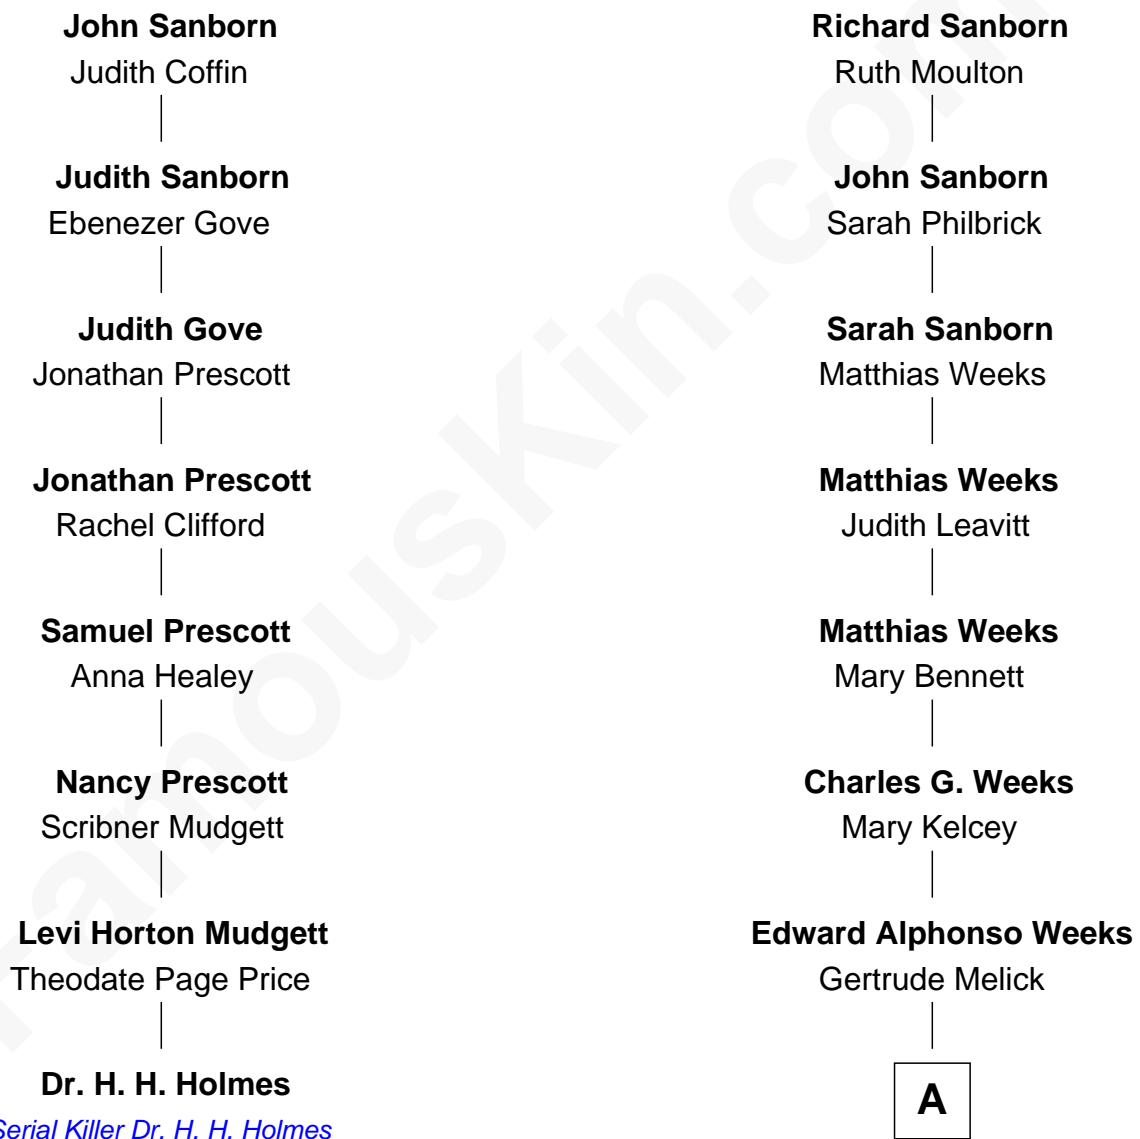

FamousKin.com Relationship Chart of

Dr. H. H. Holmes

Serial Killer aka "Devil in the White City"

7th cousin 3 times removed of

Kelsey Grammer

TV and Movie Actor

John Sanborn

Mary Tuck

A

|
Wilbur Kelcey Weeks

Ella M. Romaine

|
Edna M. Weeks

Frank Allen Grammer

|
Frank Allen Grammer

Sally Cranmer

|
Kelsey Grammer