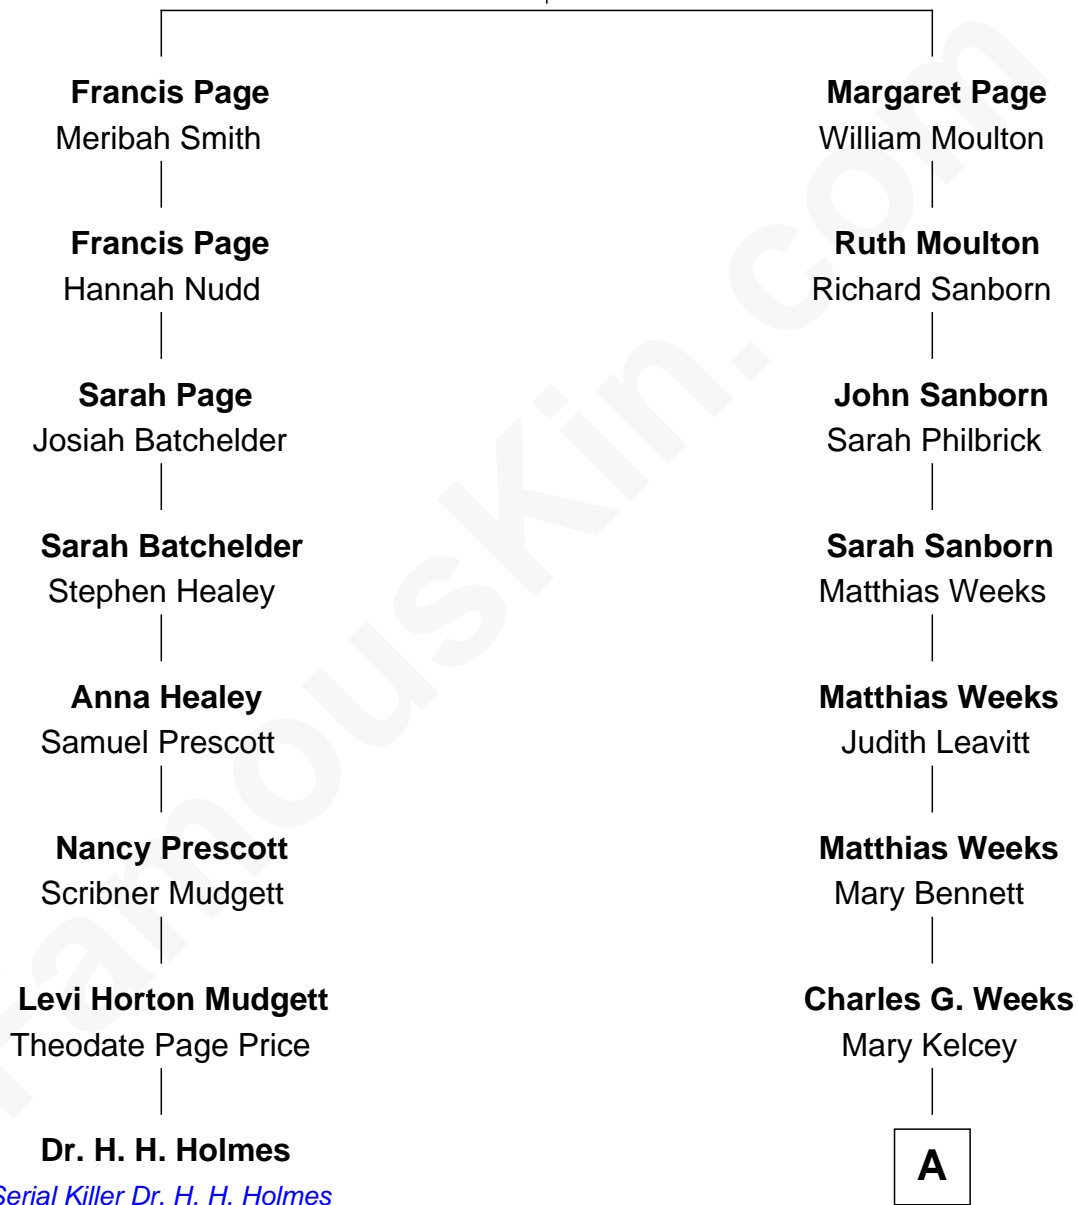

# FamousKin.com Relationship Chart of

**Dr. H. H. Holmes**

*Serial Killer aka "Devil in the White City"*

7th cousin 4 times removed of

**Kelsey Grammer**

*TV and Movie Actor*

**Robert Page**

Lucy - - - - -

**A**

Edward Alphonso Weeks

Gertrude Melick

Wilbur Kelcey Weeks

Ella M. Romaine

Edna M. Weeks

Frank Allen Grammer

Frank Allen Grammer

Sally Cranmer

**Kelsey Grammer**

*TV and Movie Actor*

Kelsey Grammer photo by [U.S. Navy Photographer's Mate 2nd Class Valerie S. Guffey](#)