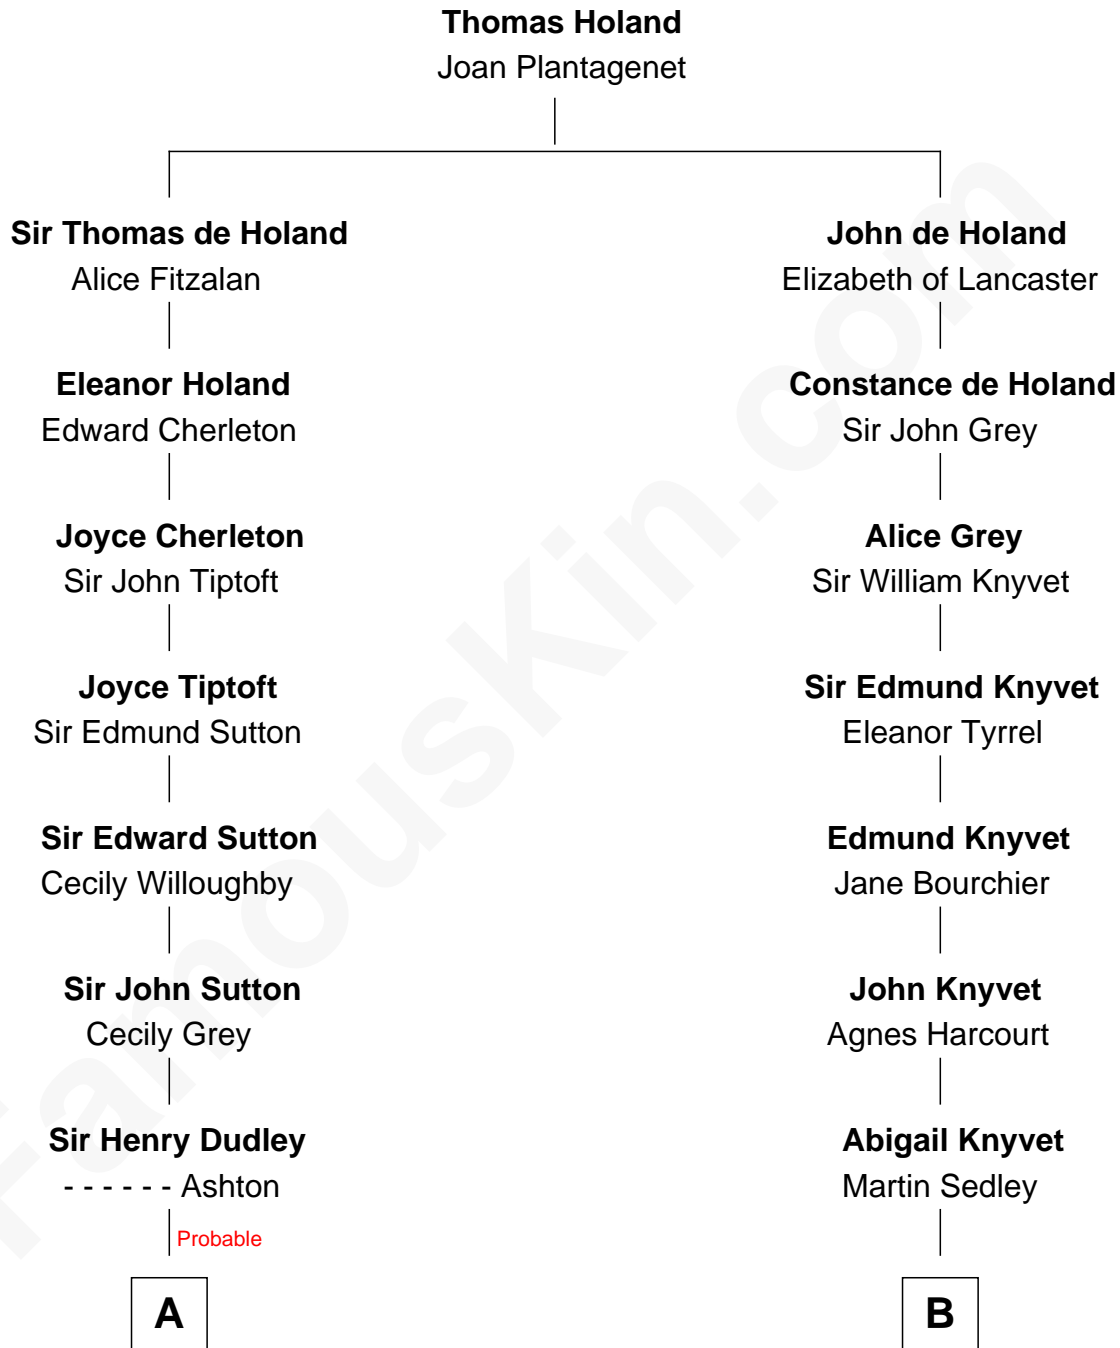

FamousKin.com Relationship Chart of

Dr. H. H. Holmes

Serial Killer aka "Devil in the White City"

17th cousin 3 times removed of

Carly Fiorina

CEO of Hewlett-Packard

C

John Walker Weber

Maude Graves

Cara Carleton Weber

Harold Marvin Sneed

Joseph Tyree Sneed

Madelon Montross Juergens

Carly Fiorina

CEO of Hewlett-Packard