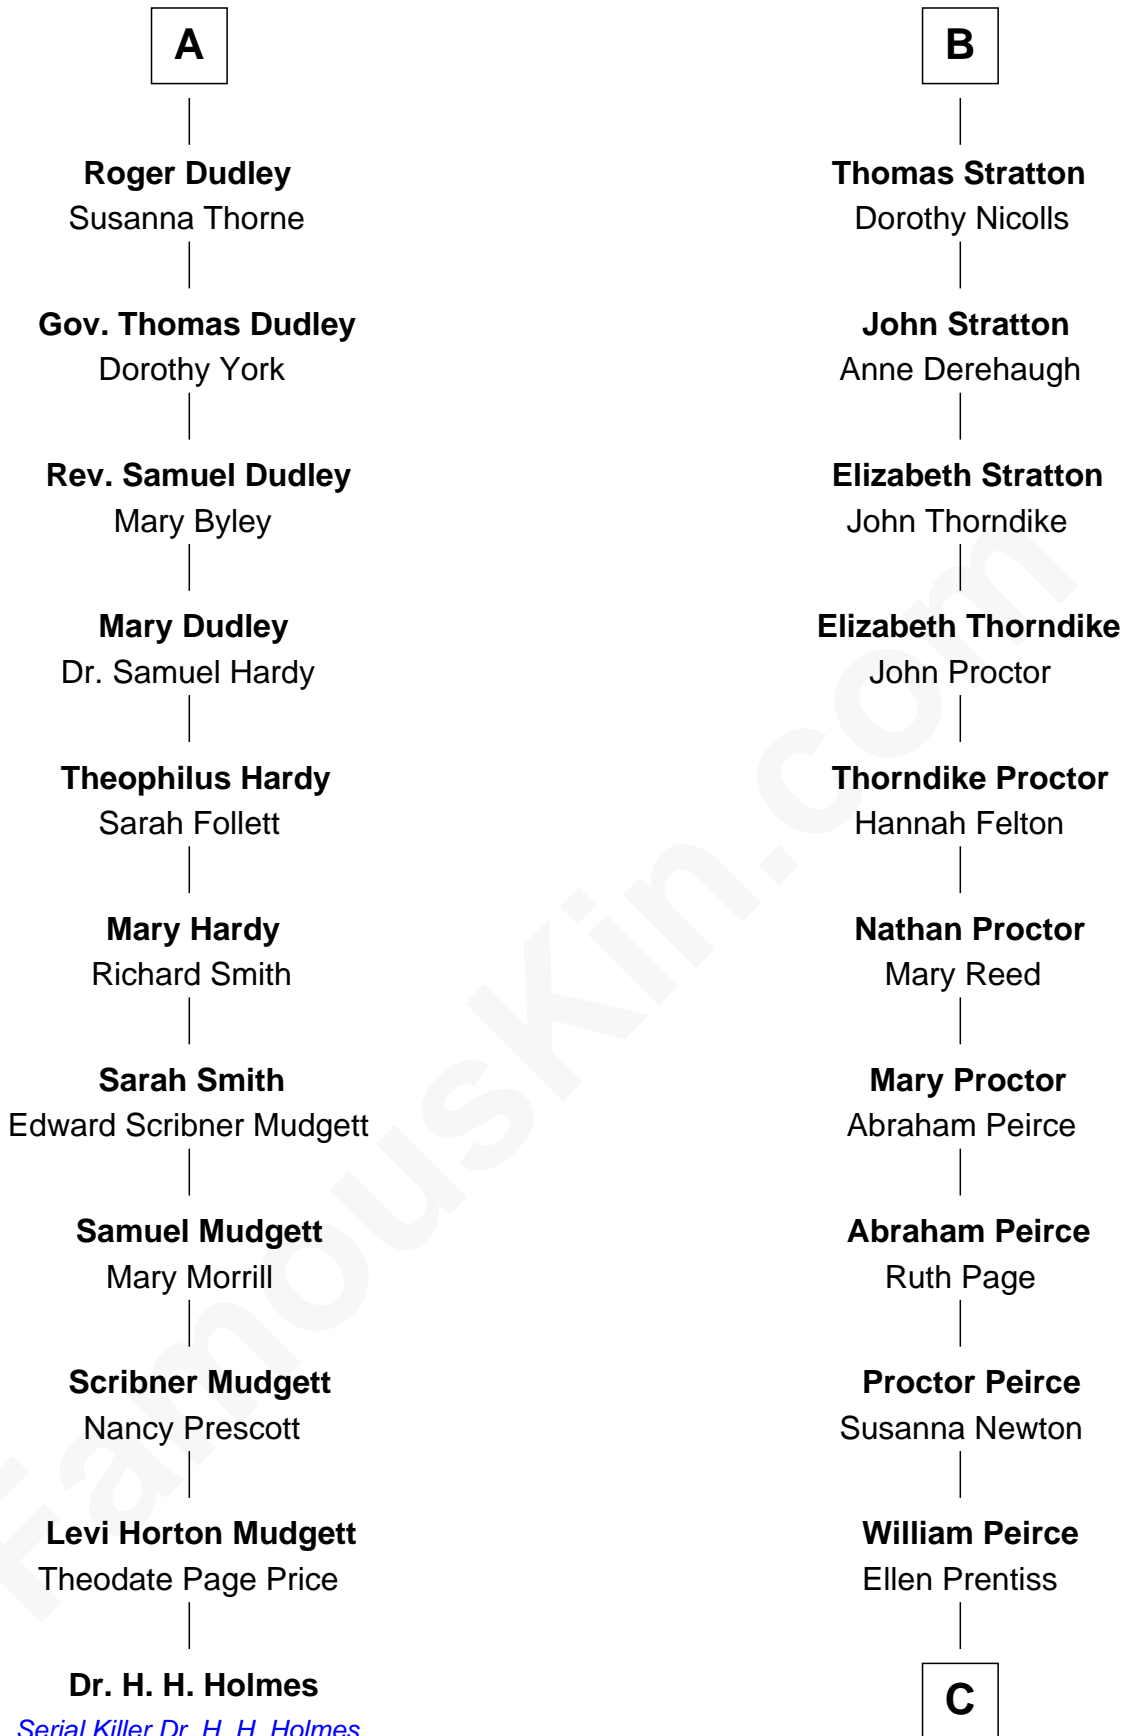

## Relationship Chart of

**Dr. H. H. Holmes**

*Serial Killer aka "Devil in the White City"*

17th cousin 3 times removed of

**John Lithgow**

*Stage, TV, and Movie Actor*

C

**Ellen Prentiss Peirce**

Washington Lithgow

**Arthur Washington Lithgow**

Ina Berenice Robinson

**Arthur Washington Lithgow**

Sarah Jane Price

**John Lithgow**

*Stage, TV, and Movie Actor*