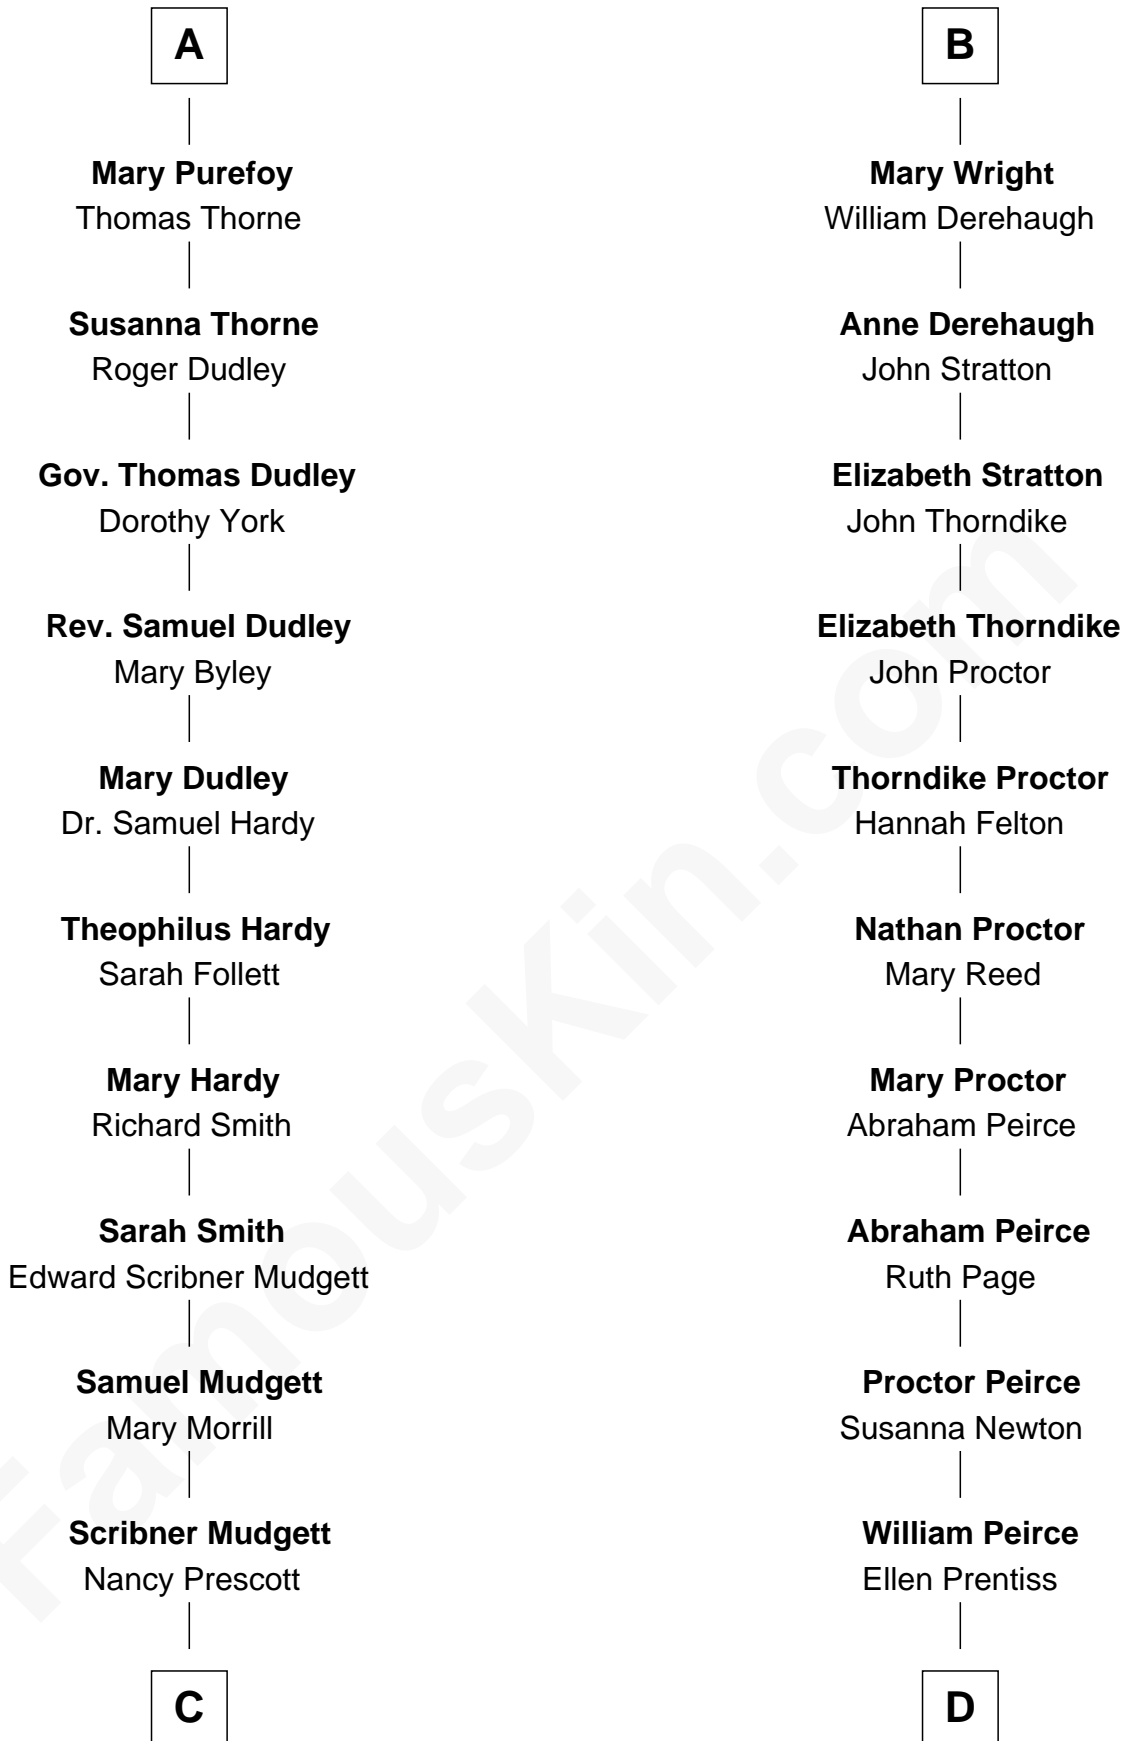

FamousKin.com Relationship Chart of

Dr. H. H. Holmes

Serial Killer aka "Devil in the White City"

18th cousin 2 times removed of

John Lithgow

Stage, TV, and Movie Actor

Sir John Howard

Alice de Bois

C

Levi Horton Mudgett
Theodate Page Price

Dr. H. H. Holmes
Serial Killer Dr. H. H. Holmes

D

Ellen Prentiss Peirce
Washington Lithgow

Arthur Washington Lithgow
Ina Berenice Robinson

Arthur Washington Lithgow
Sarah Jane Price