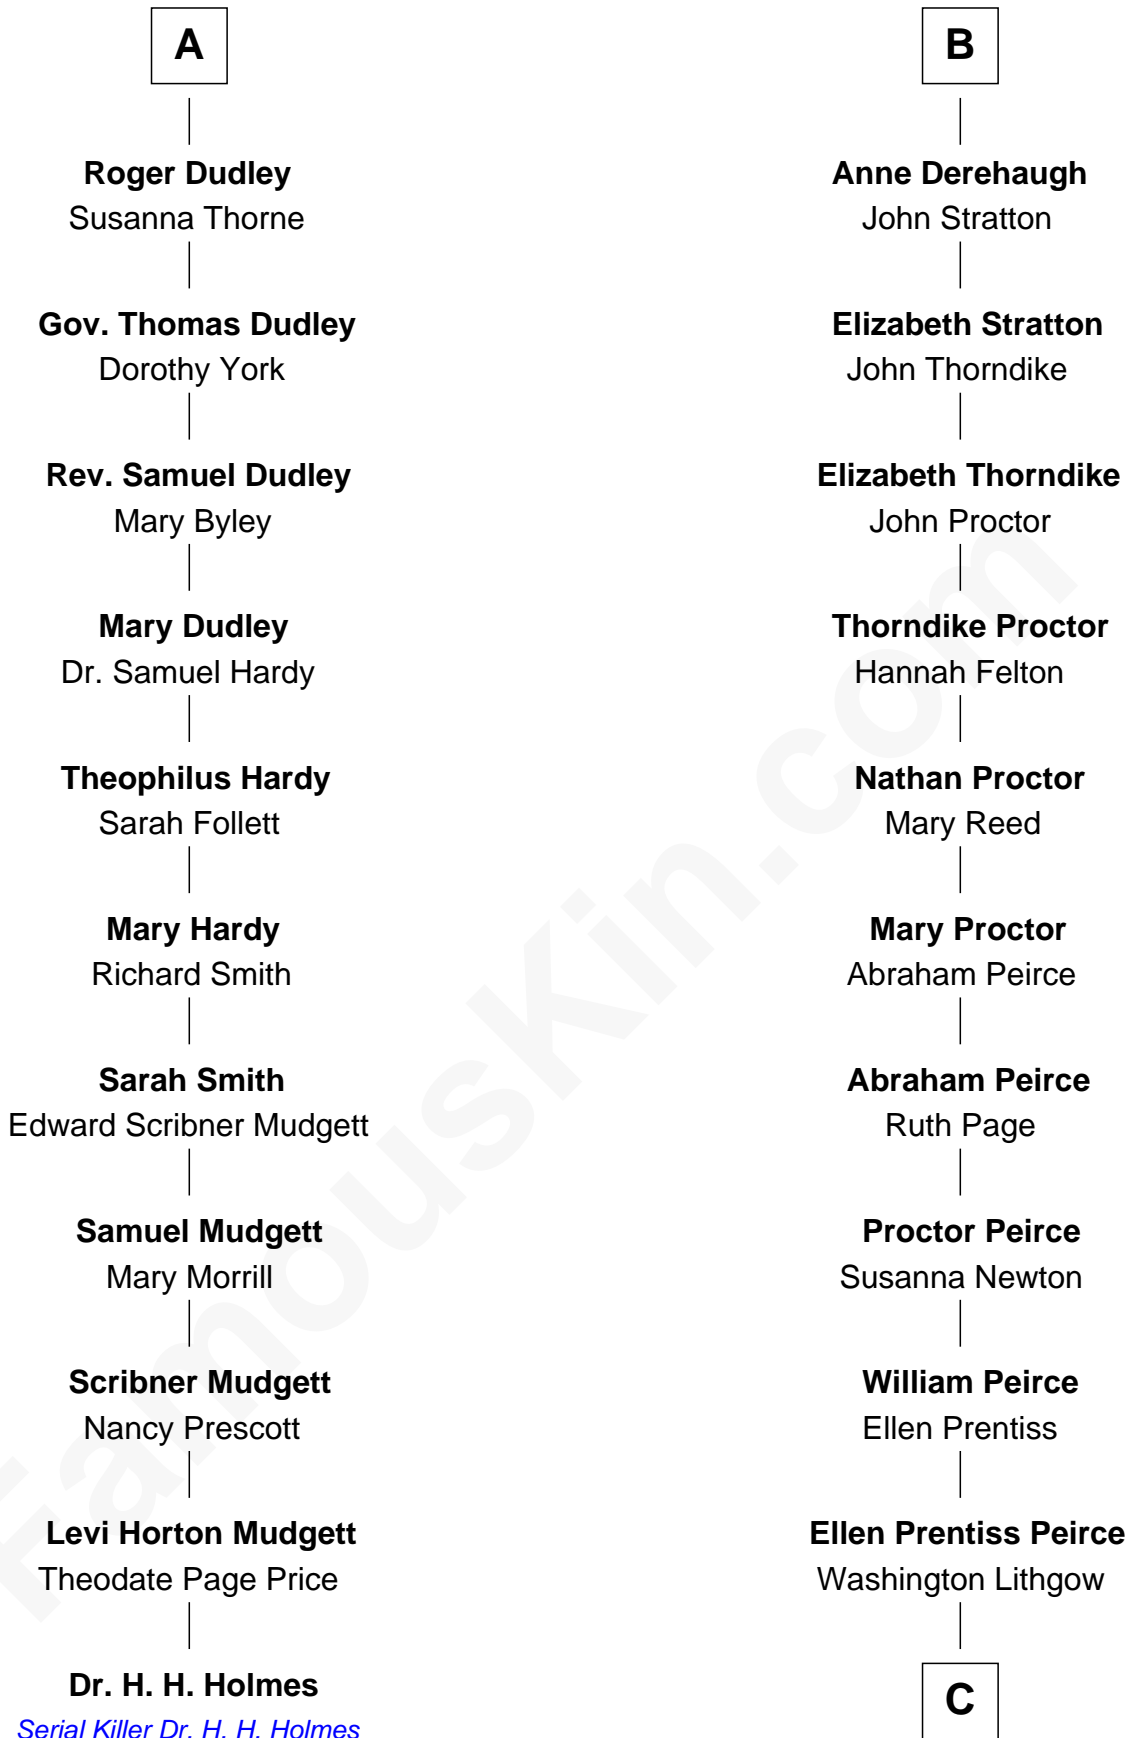

FamousKin.com Relationship Chart of

Dr. H. H. Holmes

Serial Killer aka "Devil in the White City"

17th cousin 2 times removed of

John Lithgow

Stage, TV, and Movie Actor

Sir Philip le Despencer

Elizabeth - - - - -

Sir Philip le Despencer

Elizabeth de Tibetot

Margery Despencer

Sir Roger Wentworth

Henry Wentworth

Elizabeth Howard

Margery Wentworth

Sir William Waldegrave

Dorothy Waldegrave

Sir John Spring

Frances Spring

Edmund Wright

Mary Wright

William Derehaugh

B

C

Arthur Washington Lithgow

Ina Berenice Robinson

Arthur Washington Lithgow

Sarah Jane Price

John Lithgow

Stage, TV, and Movie Actor

FamousKin.com