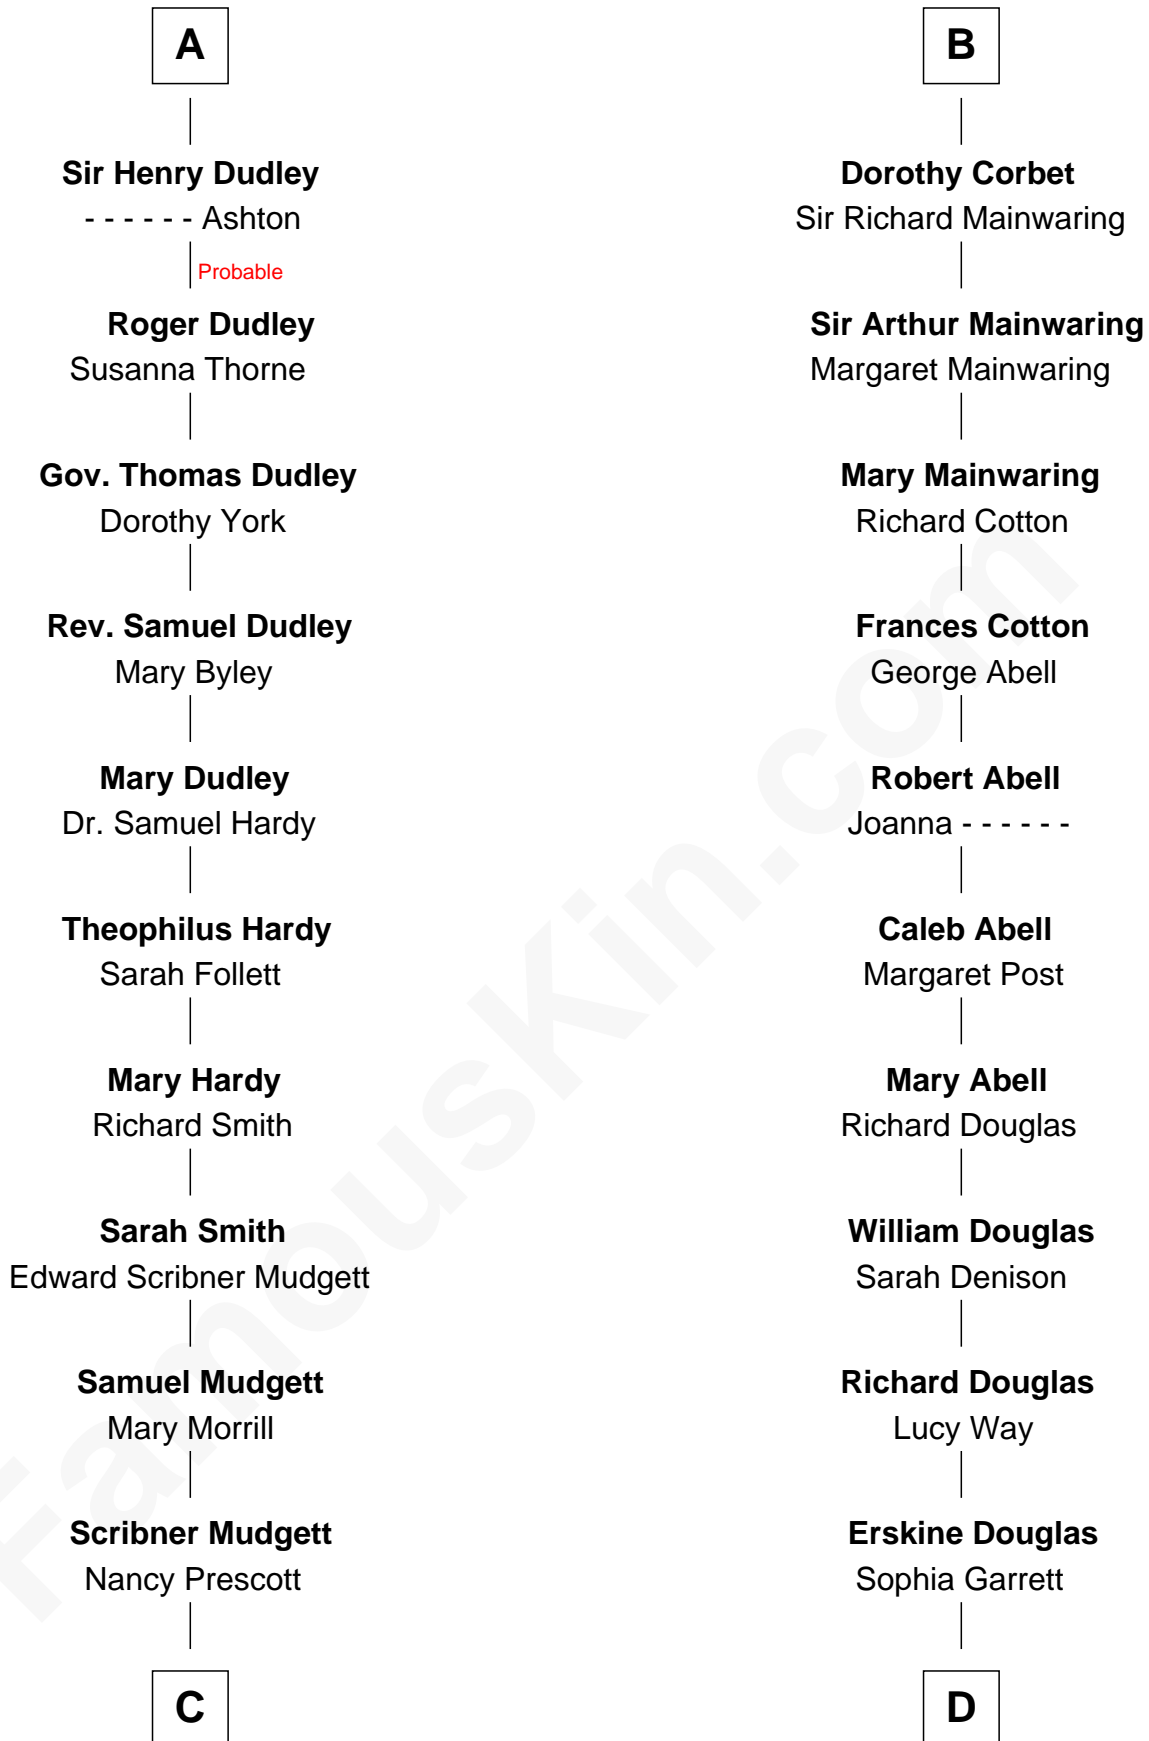

FamousKin.com

Relationship Chart of

Dr. H. H. Holmes

Serial Killer aka "Devil in the White City"

18th cousin 3 times removed of

Illeana Douglas

TV and Movie Actress

Ralph de Stafford

Anne Ferrers

Sir Walter Devereux

Elizabeth Devereux

Sir Richard Corbet

Sir Robert Corbet

Elizabeth Vernon

B

C

Levi Horton Mudgett

Theodate Page Price

Dr. H. H. Holmes

Serial Killer Dr. H. H. Holmes

D

Emma Jane Douglas

Col. George Taliaferro Shackelford

Lena Priscilla Shackelford