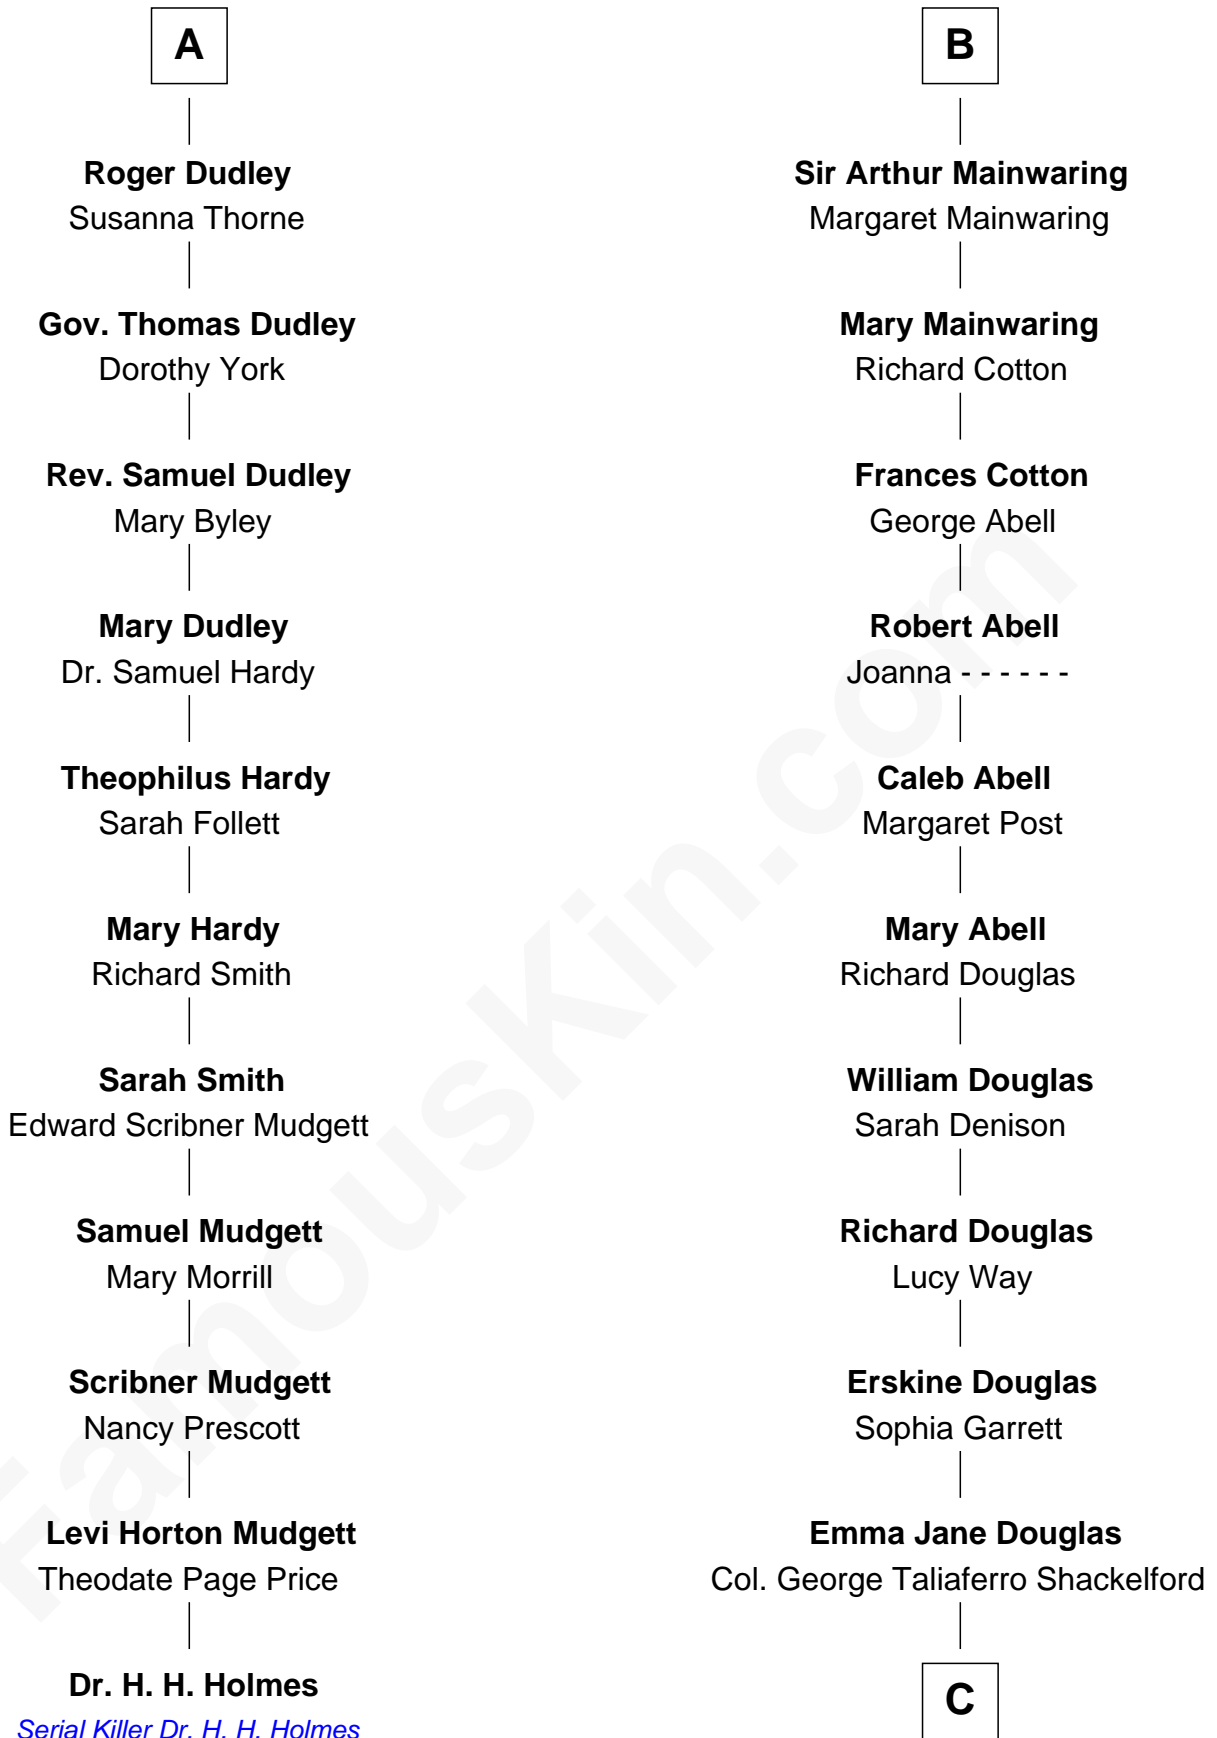

FamousKin.com Relationship Chart of

Dr. H. H. Holmes

Serial Killer aka "Devil in the White City"

17th cousin 3 times removed of

Illeana Douglas

TV and Movie Actress

C

Lena Priscilla Shackelford
Edouard Gregory Hesselberg

Melvyn Edouard Hesselberg
Rosalind Hightower

Gregory Hesselberg
Joan Georgescu

Illeana Douglas
TV and Movie Actress