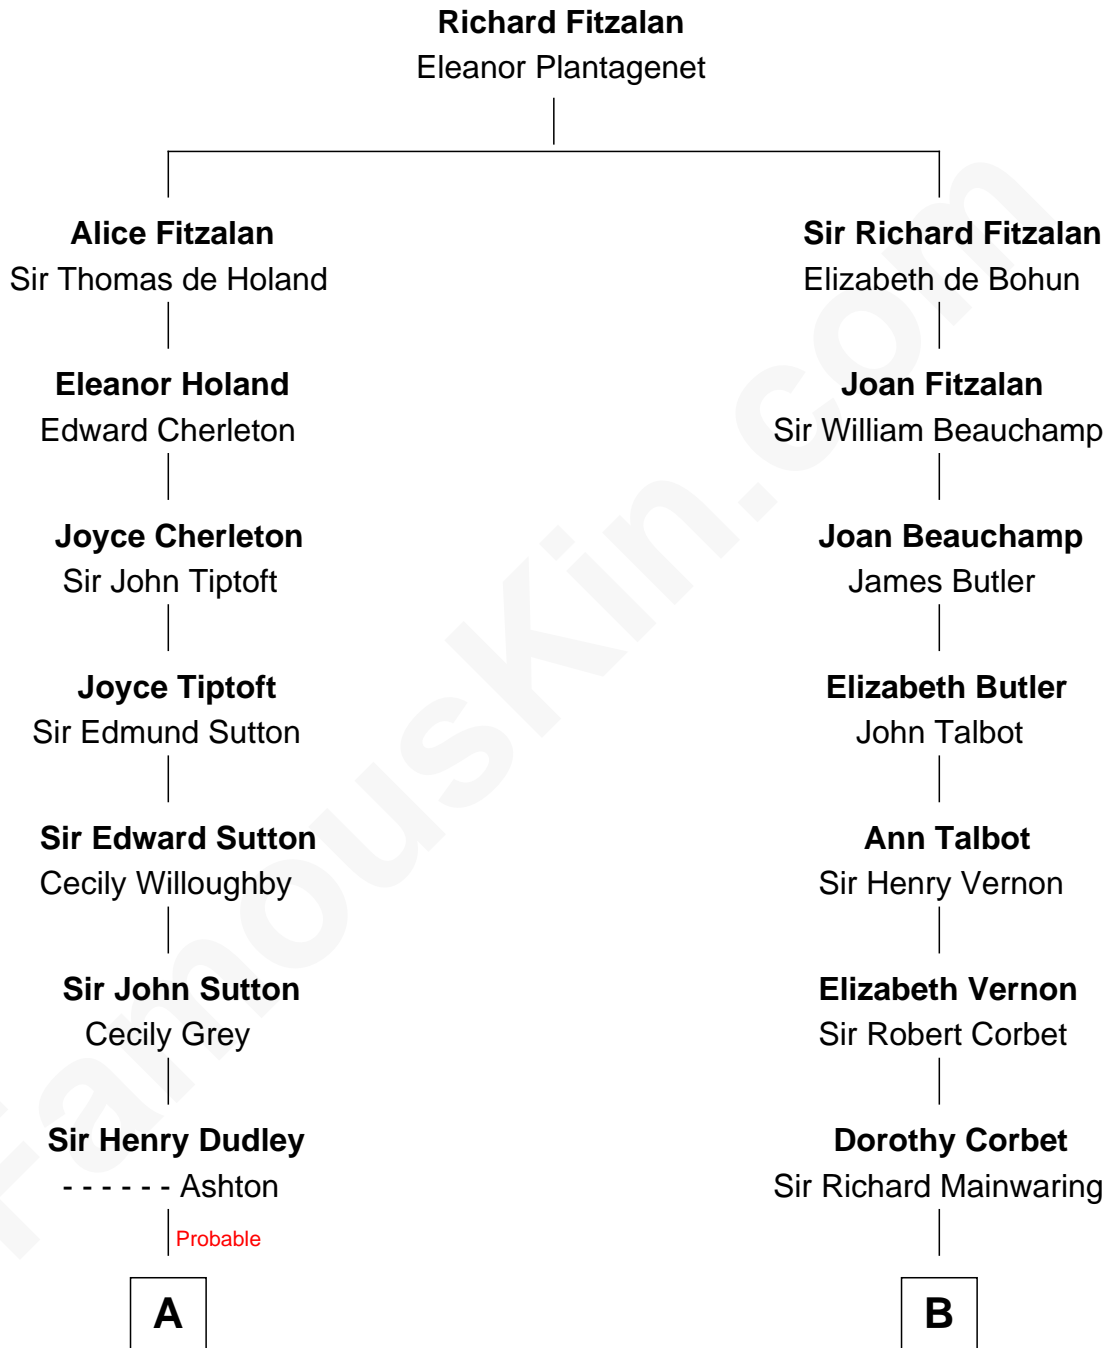

FamousKin.com Relationship Chart of

Dr. H. H. Holmes

Serial Killer aka "Devil in the White City"

17th cousin 3 times removed of

Illeana Douglas

TV and Movie Actress

C

Lena Priscilla Shackelford
Edouard Gregory Hesselberg

Melvyn Edouard Hesselberg
Rosalind Hightower

Gregory Hesselberg
Joan Georgescu

Illeana Douglas
TV and Movie Actress