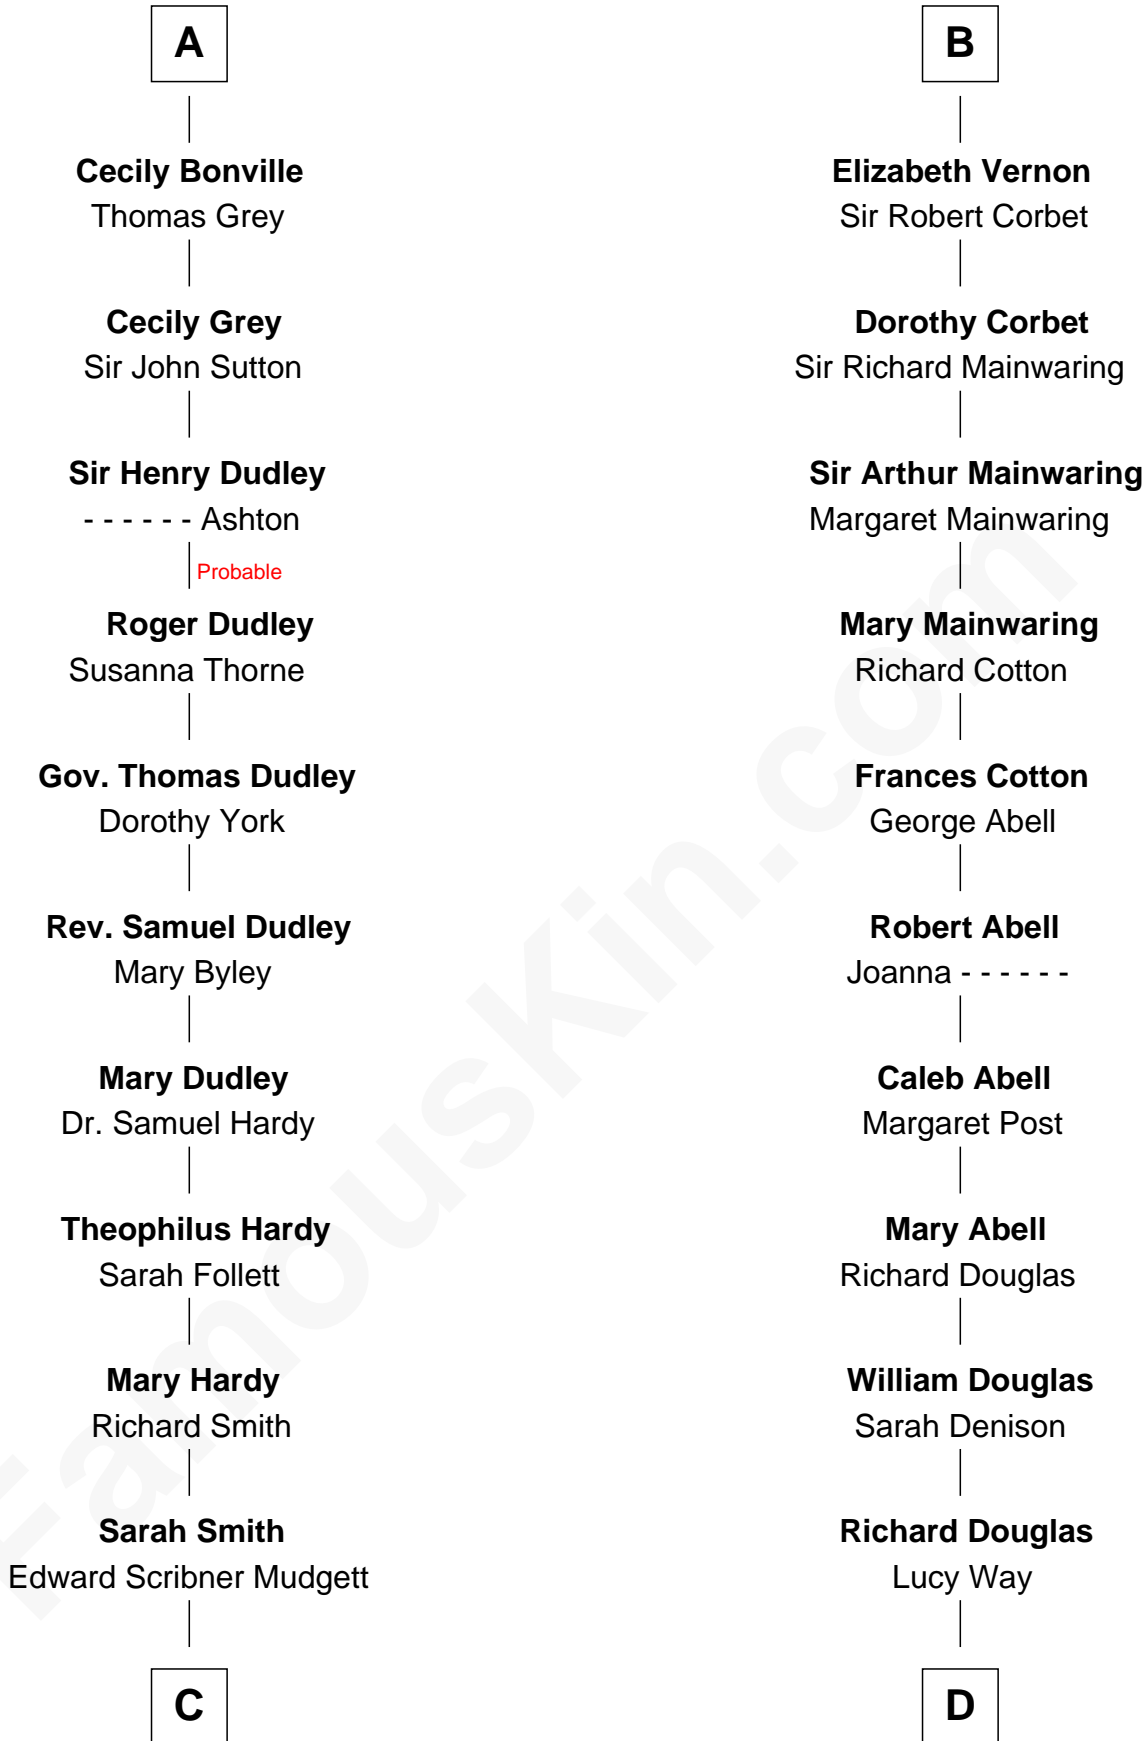

FamousKin.com Relationship Chart of

Dr. H. H. Holmes

Serial Killer aka "Devil in the White City"

20th cousin of

Melvyn Douglas

Movie Actor

Sir Robert de Ros

Isabel de Aubeney

Serial Killer Dr. H. H. Holmes

D

Erskine Douglas

Sophia Garrett

Emma Jane Douglas

Col. George Taliaferro Shackelford

Lena Priscilla Shackelford

Edouard Gregory Hesselberg