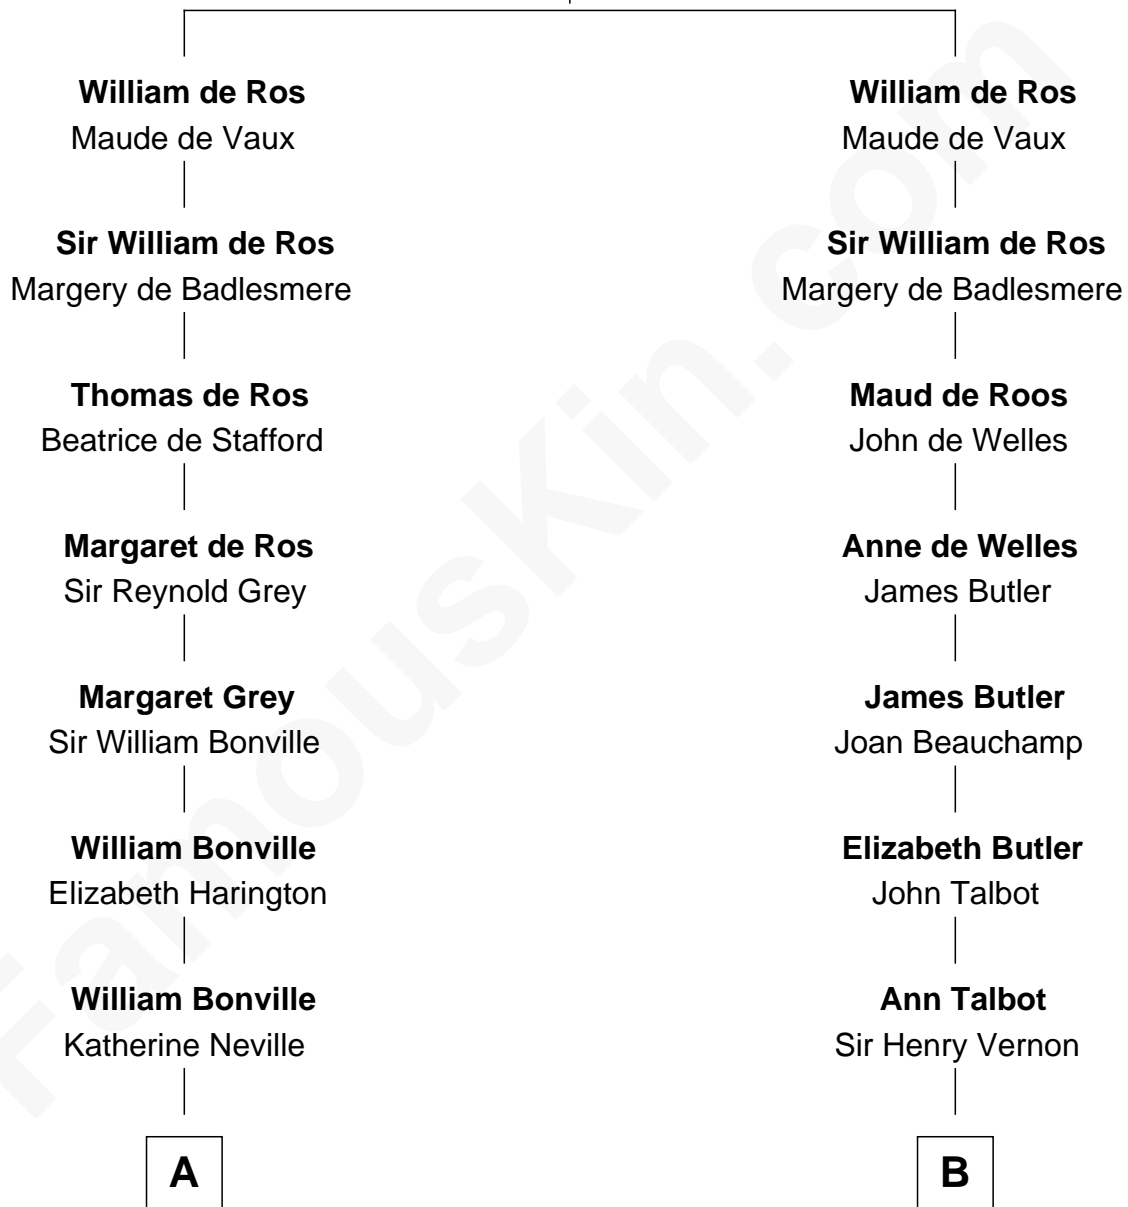

FamousKin.com Relationship Chart of

Dr. H. H. Holmes

Serial Killer aka "Devil in the White City"

20th cousin of

Melvyn Douglas

Movie Actor

Sir Robert de Ros

Isabel de Aubeney