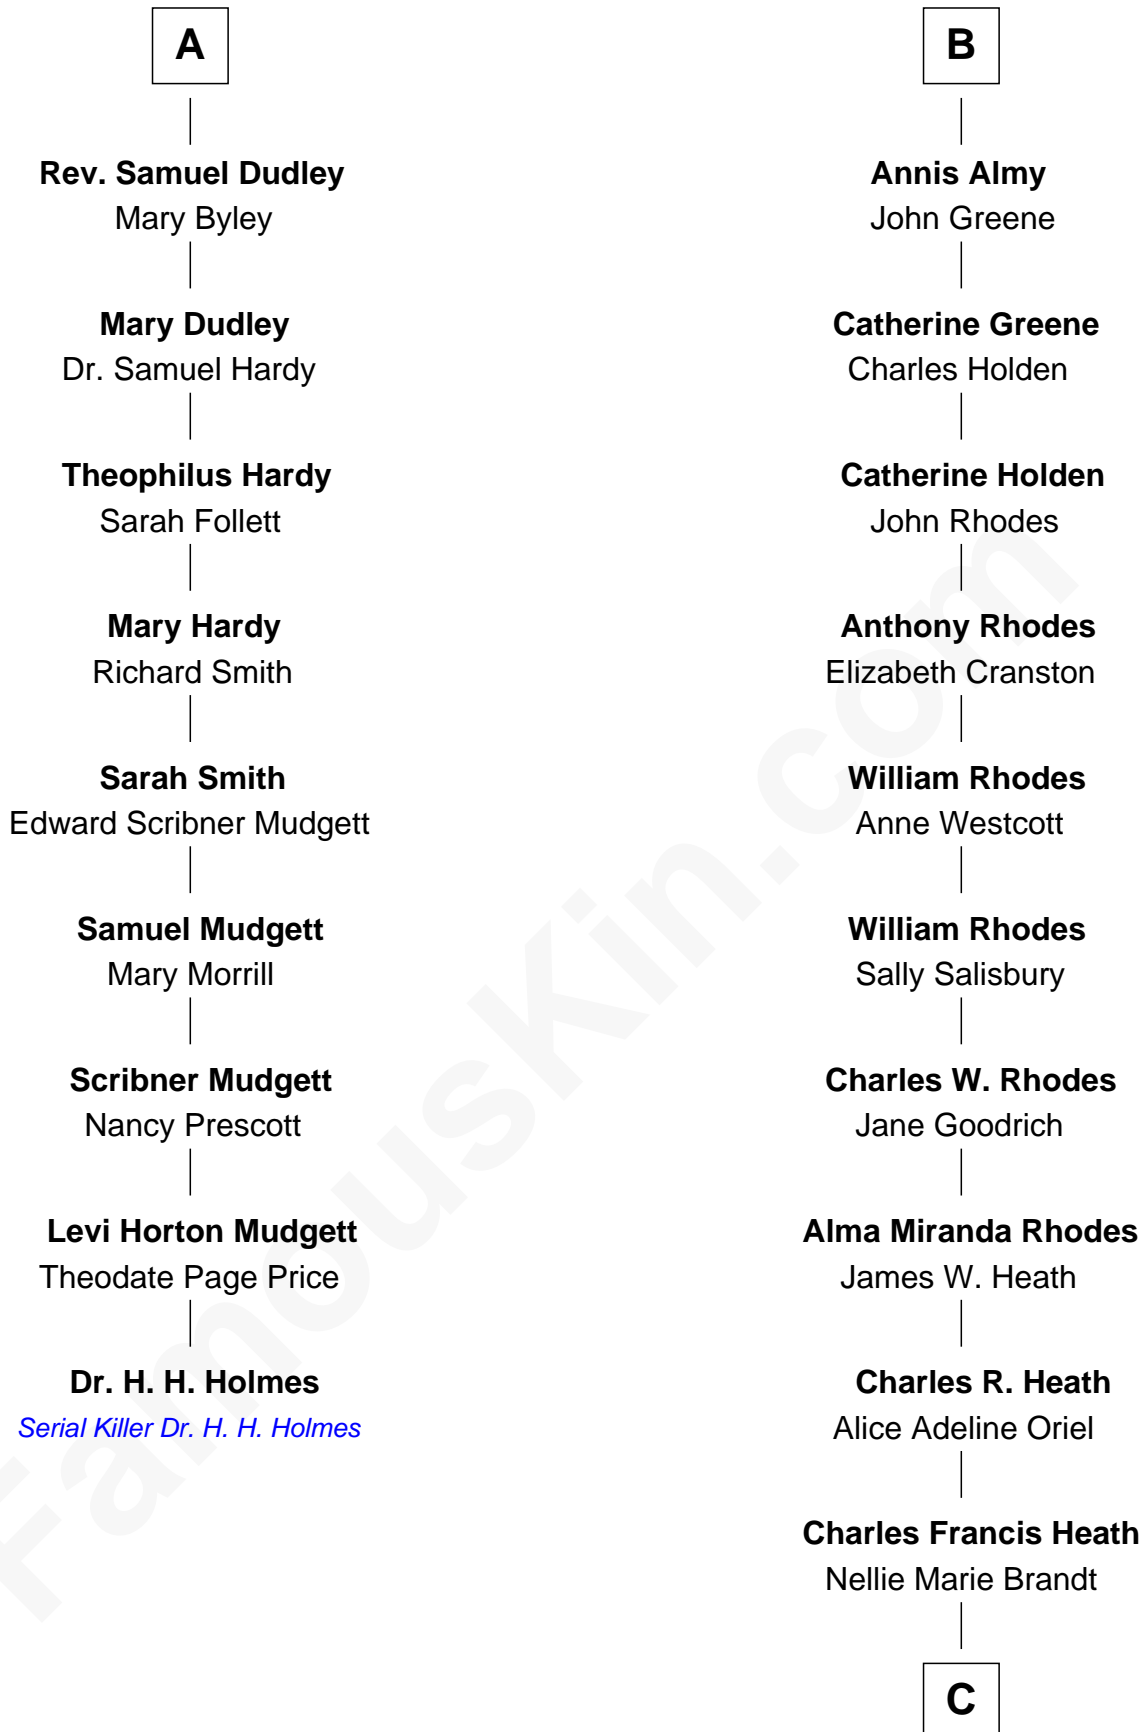

# FamousKin.com Relationship Chart of

**Dr. H. H. Holmes**

*Serial Killer aka "Devil in the White City"*

15th cousin 3 times removed of

**Sarah Palin**

*9th Governor of Alaska*

**C**

**Charles Richard Heath**

Sarah Sheeran

**Sarah Palin**

*9th Governor of Alaska*

FamousKin.com