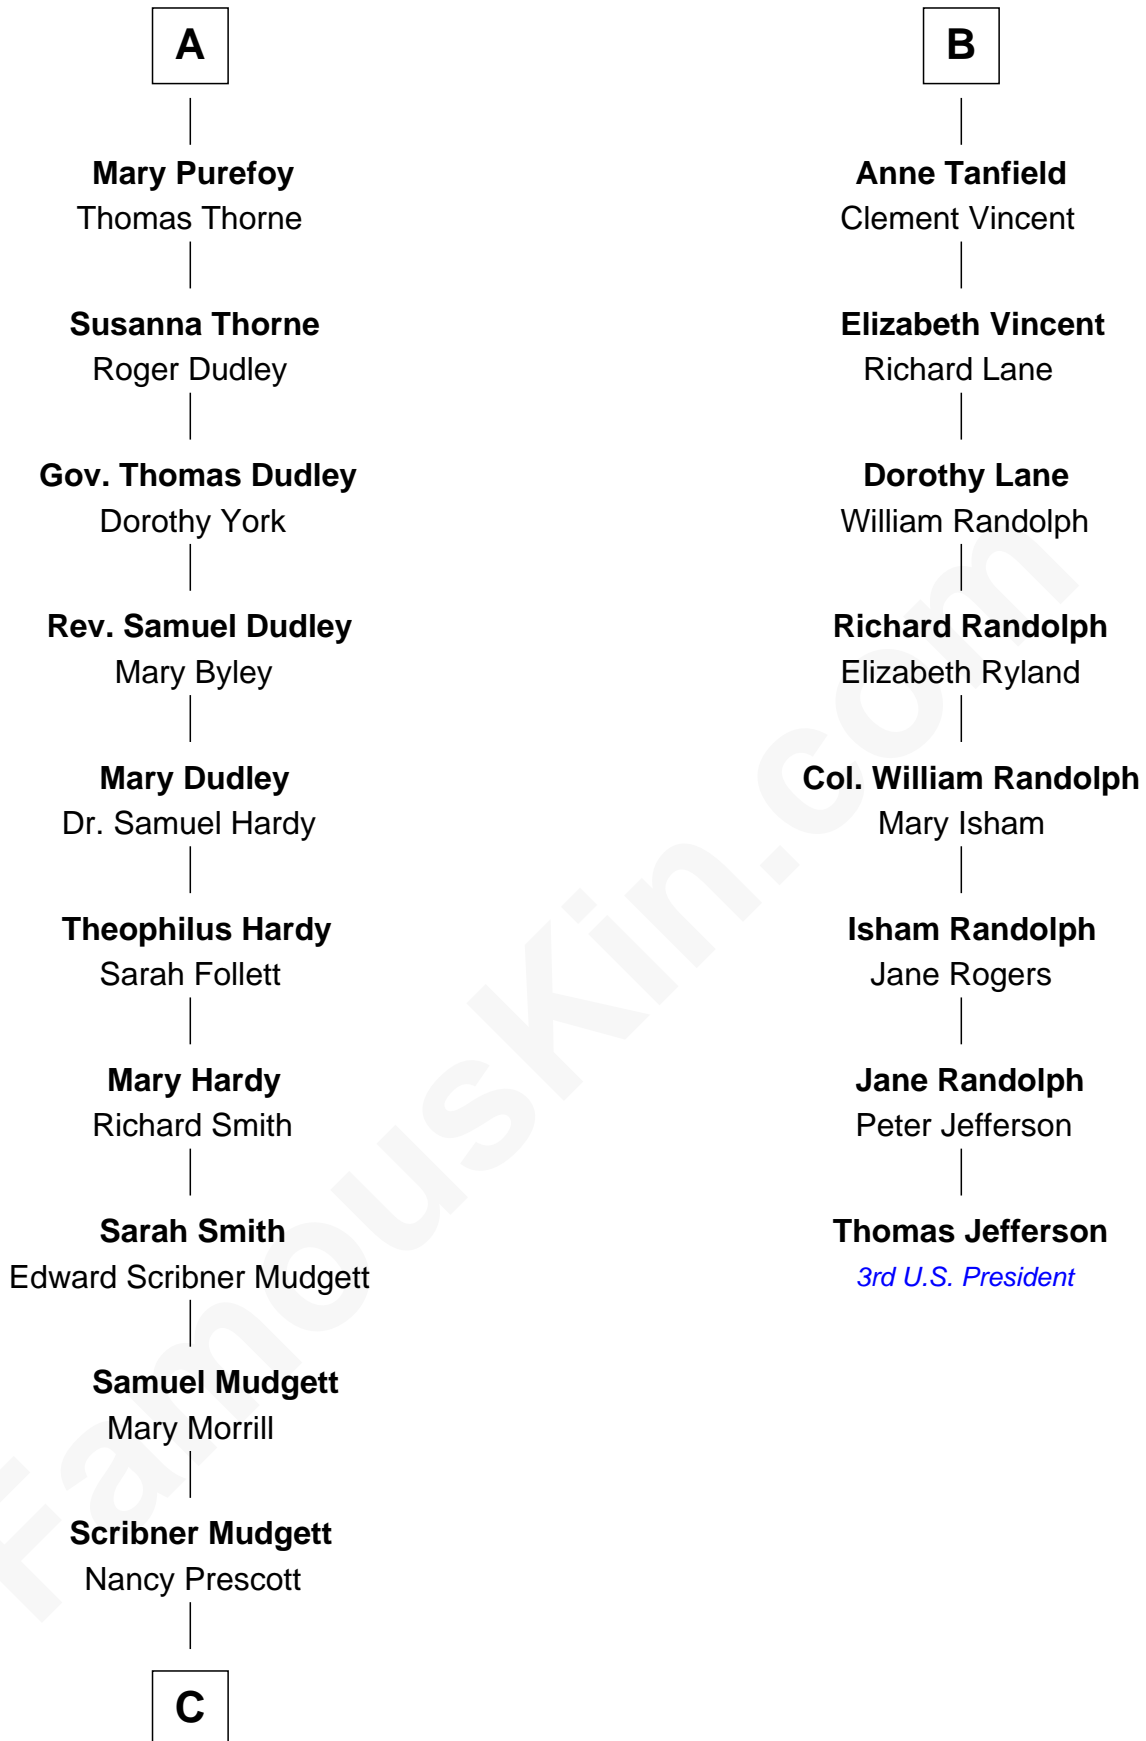

# FamousKin.com Relationship Chart of

**Dr. H. H. Holmes**

*Serial Killer aka "Devil in the White City"*

14th cousin 4 times removed of

**Thomas Jefferson**

*3rd U.S. President and Signer of the Declaration of Independence*

**Sir John Howard**

Alice de Bois

**Joan Howard**  
Sir Peter de Brewes

**Beatrice Brewes**  
Sir Hugh Shirley

**Sir Ralph Shirley**  
Joan Basset

**Beatrice Shirley**  
John Brome

**Isabel Brome**  
John Denton

**Alice Denton**  
Nicholas Purefoy

**Edward Purefoy**  
Anne Fettiplace

**A**

**Sir Robert Howard**  
Margaret de Scales

**Sir John Howard**  
Alice Tendring

**Sir Robert Howard**  
Margaret Mowbray

**Katherine Howard**  
Sir Edward Neville

**Catherine Neville**  
Robert Tanfield

**William Tanfield**  
Elizabeth Stavely

**Frances Tanfield**  
Bridget Cave

**B**

**C**

Levi Horton Mudgett

Theodate Page Price

**Dr. H. H. Holmes**