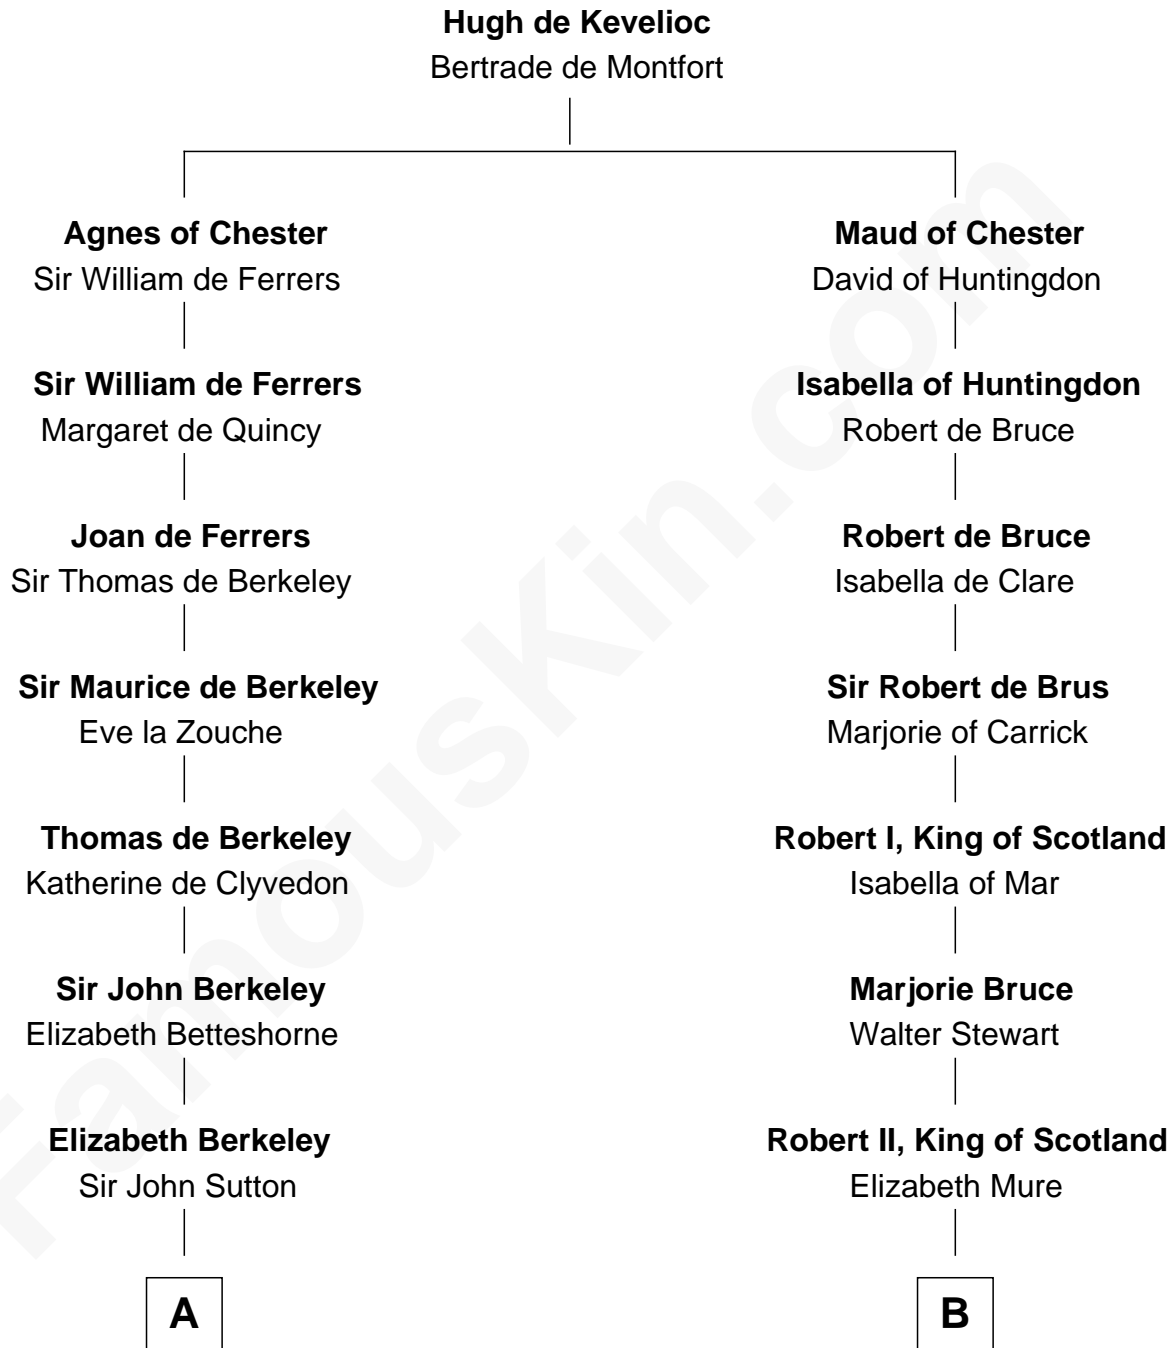

FamousKin.com Relationship Chart of

Dr. H. H. Holmes

Serial Killer aka "Devil in the White City"

21st cousin of

Alexander Hamilton

1st U.S. Secretary of the Treasury

C

Sarah Smith
Edward Scribner Mudgett

Samuel Mudgett
Mary Morrill

Scribner Mudgett
Nancy Prescott

Levi Horton Mudgett
Theodate Page Price

Dr. H. H. Holmes
Serial Killer Dr. H. H. Holmes

D

Alexander Cunningham
Janet Cunningham

Rebecca Cunningham
John Hamilton