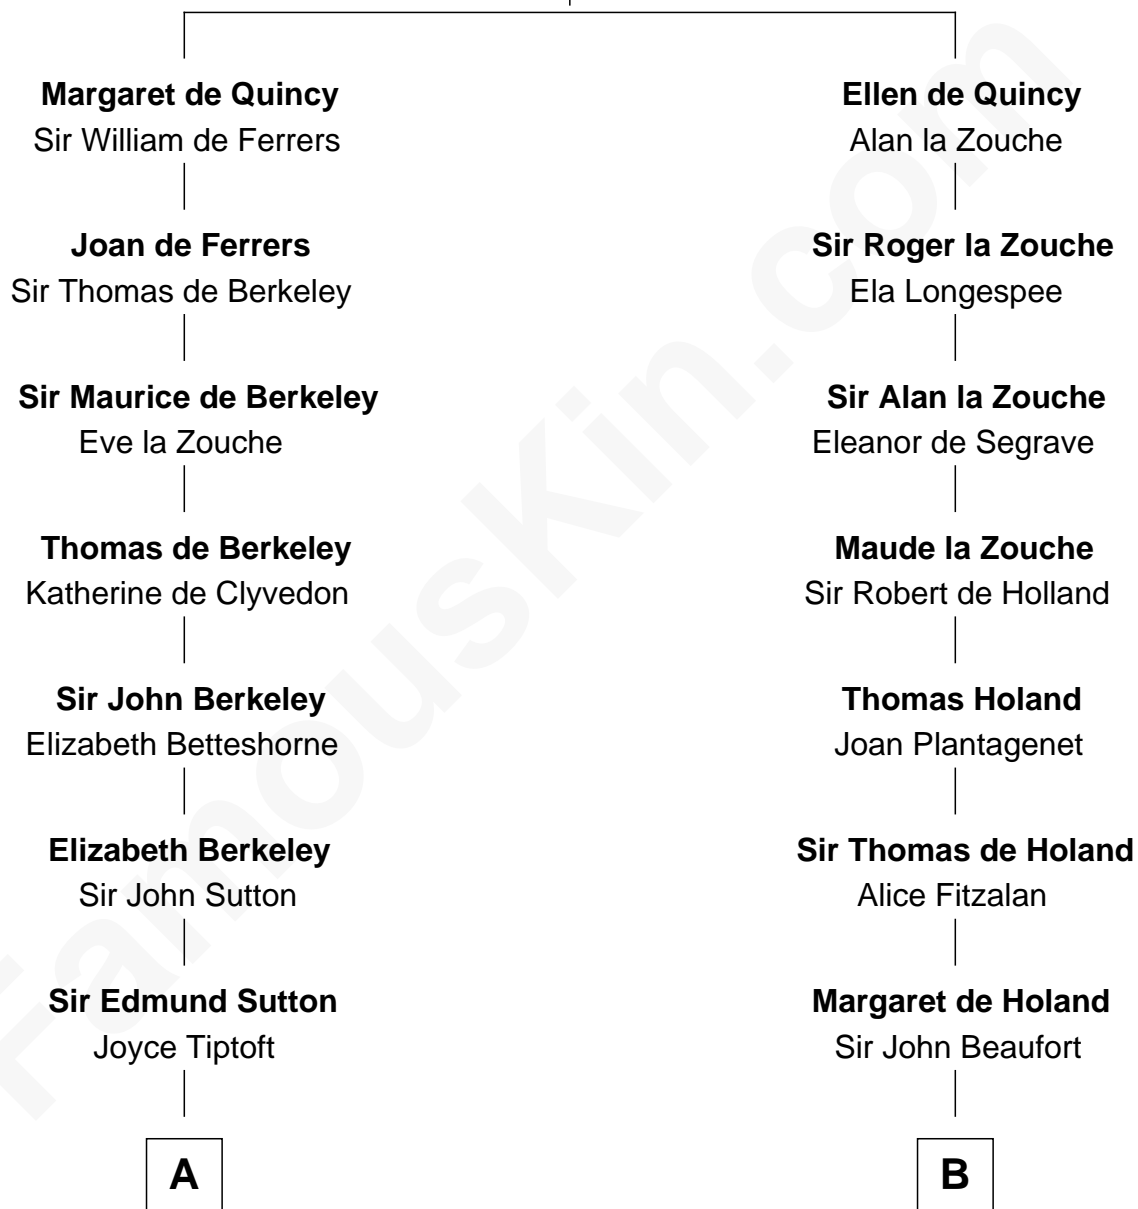

FamousKin.com Relationship Chart of

Dr. H. H. Holmes

Serial Killer aka "Devil in the White City"

20th cousin of

Alexander Hamilton

1st U.S. Secretary of the Treasury

Sir Roger de Quincy

Helen of Galloway

Serial Killer Dr. H. H. Holmes

D

Rebecca Cunningham

John Hamilton

Alexander Hamilton

Elizabeth Pollock

James A. Hamilton

Rachel Fawcett