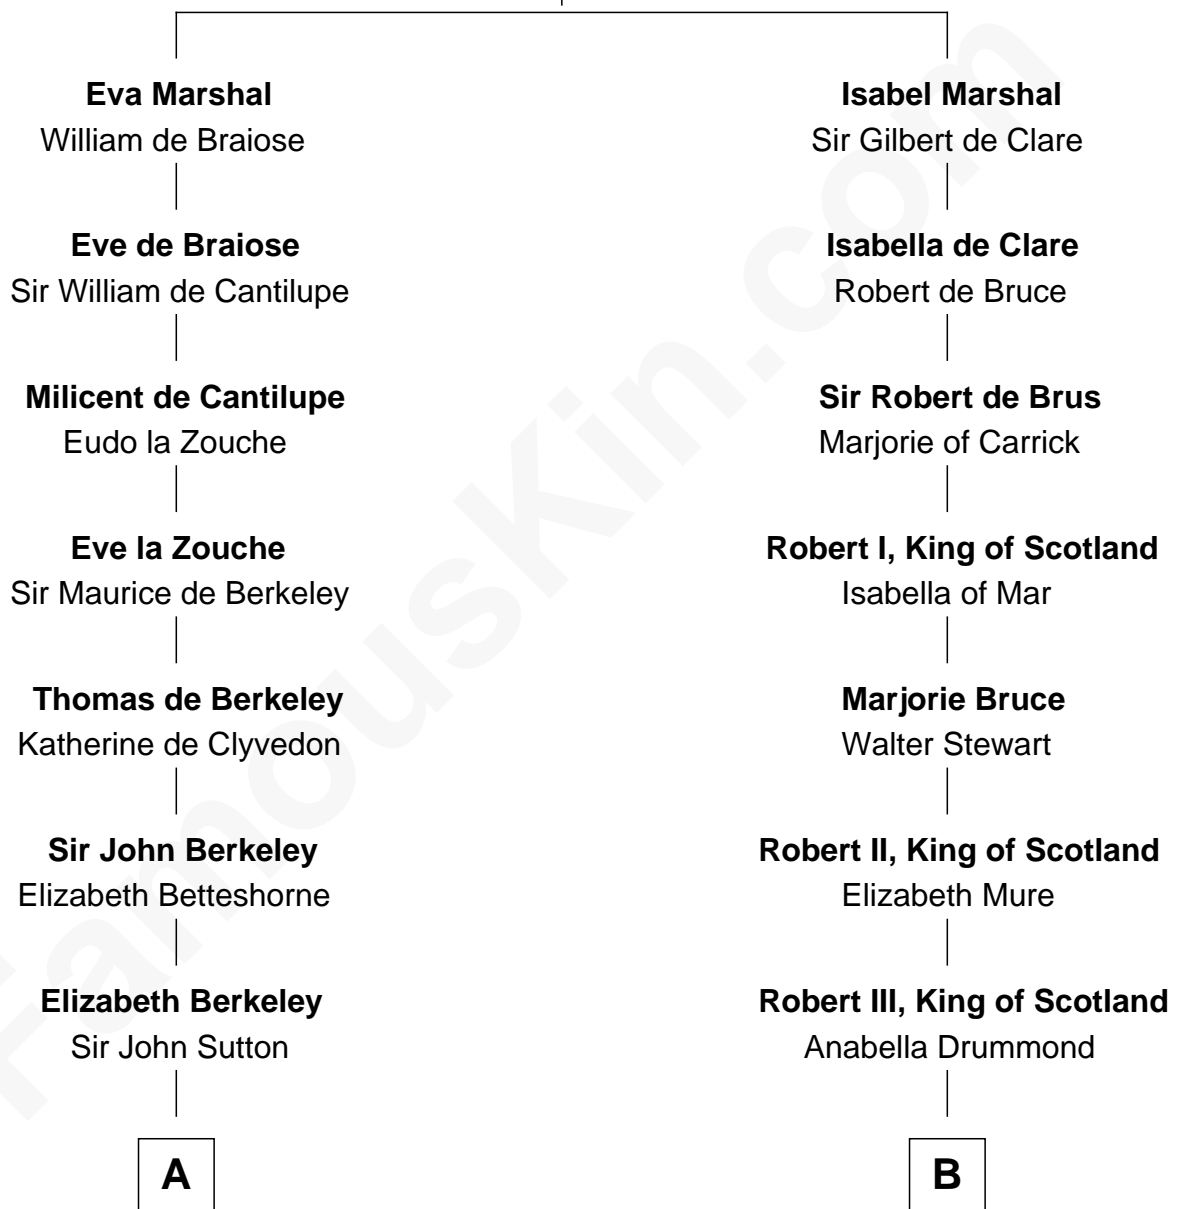

FamousKin.com Relationship Chart of

Dr. H. H. Holmes

Serial Killer aka "Devil in the White City"

20th cousin 1 time removed of

Alexander Hamilton

1st U.S. Secretary of the Treasury

Sir William Marshal

Isabel de Clare

C

Sarah Smith
Edward Scribner Mudgett

Samuel Mudgett
Mary Morrill

Scribner Mudgett
Nancy Prescott

Levi Horton Mudgett
Theodate Page Price

Dr. H. H. Holmes
Serial Killer Dr. H. H. Holmes

D

Rebecca Cunningham
John Hamilton