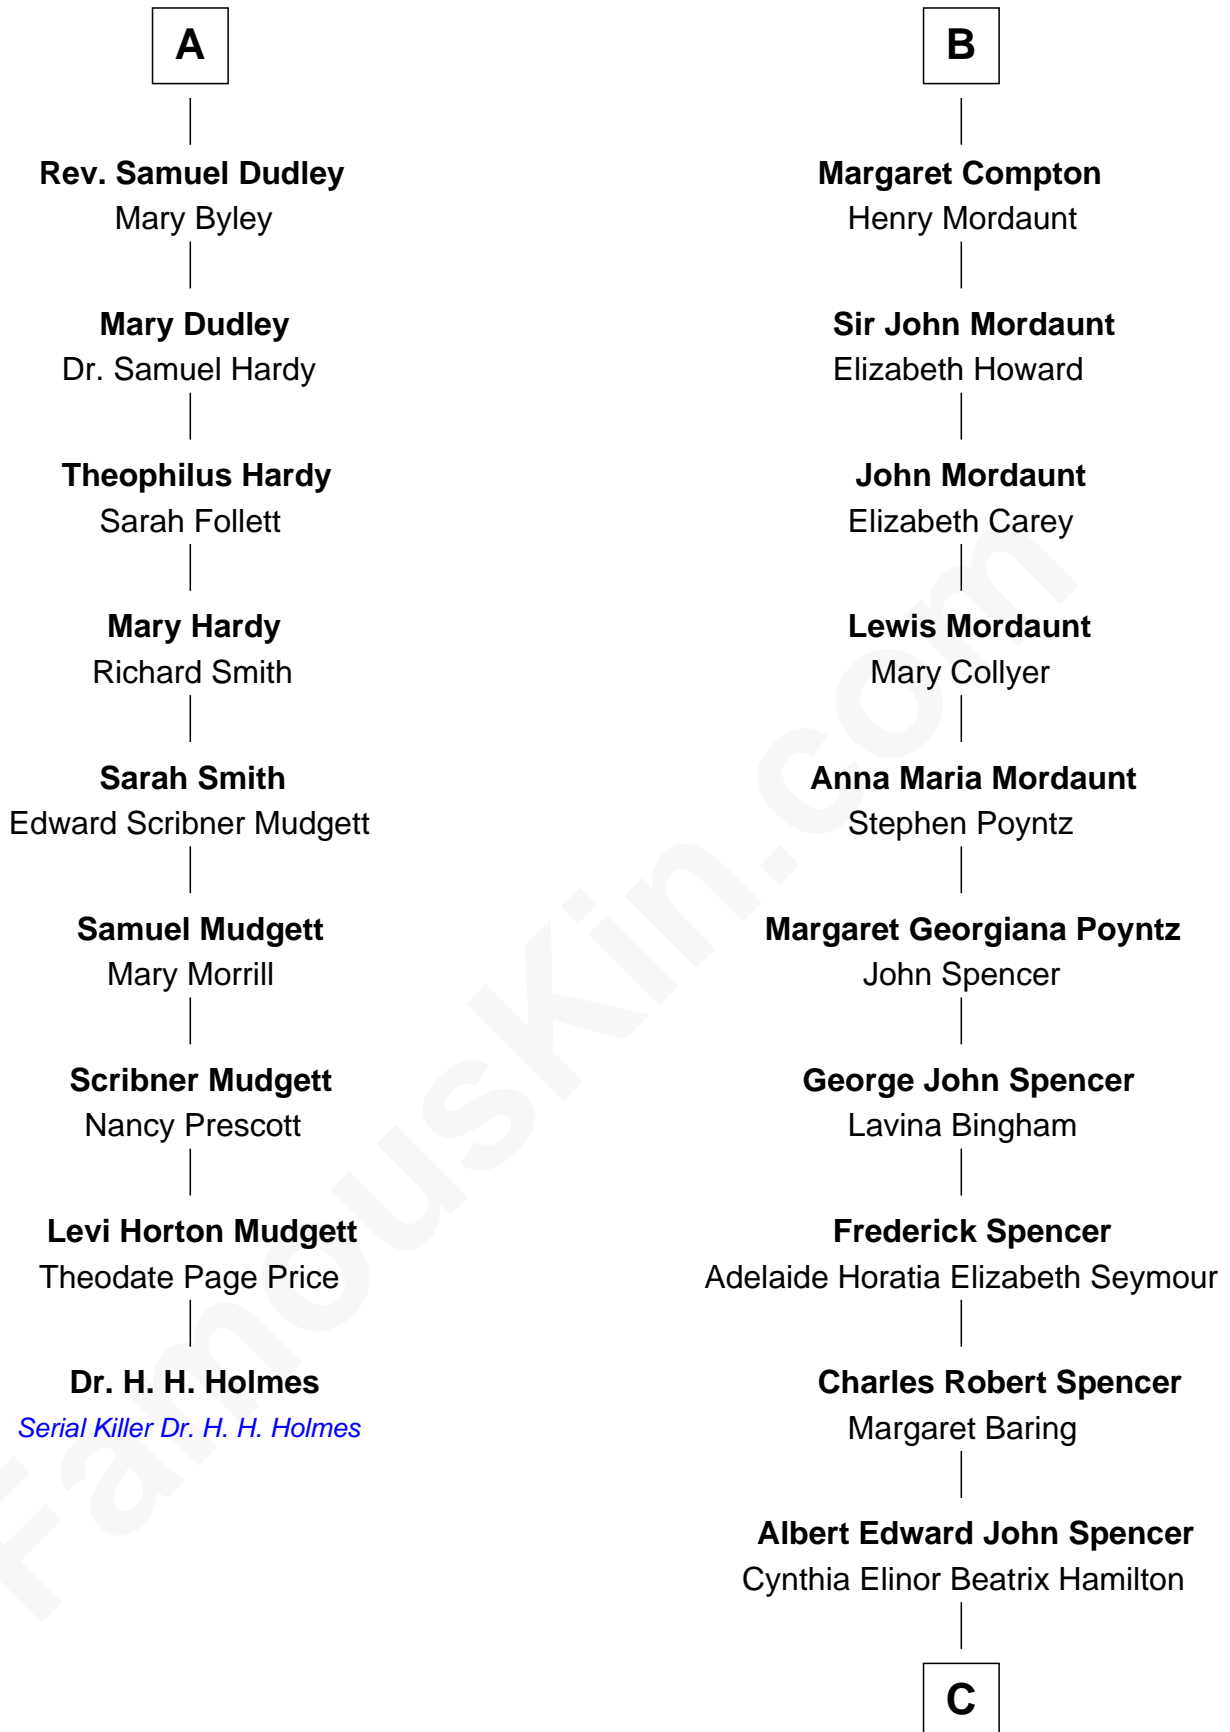

FamousKin.com Relationship Chart of

Dr. H. H. Holmes

Serial Killer aka "Devil in the White City"

15th cousin 3 times removed of

Princess Diana

Princess of Wales

C

Edward John Spencer
Frances Ruth Burke Roche

Princess Diana
Princess of Wales

FamousKin.com