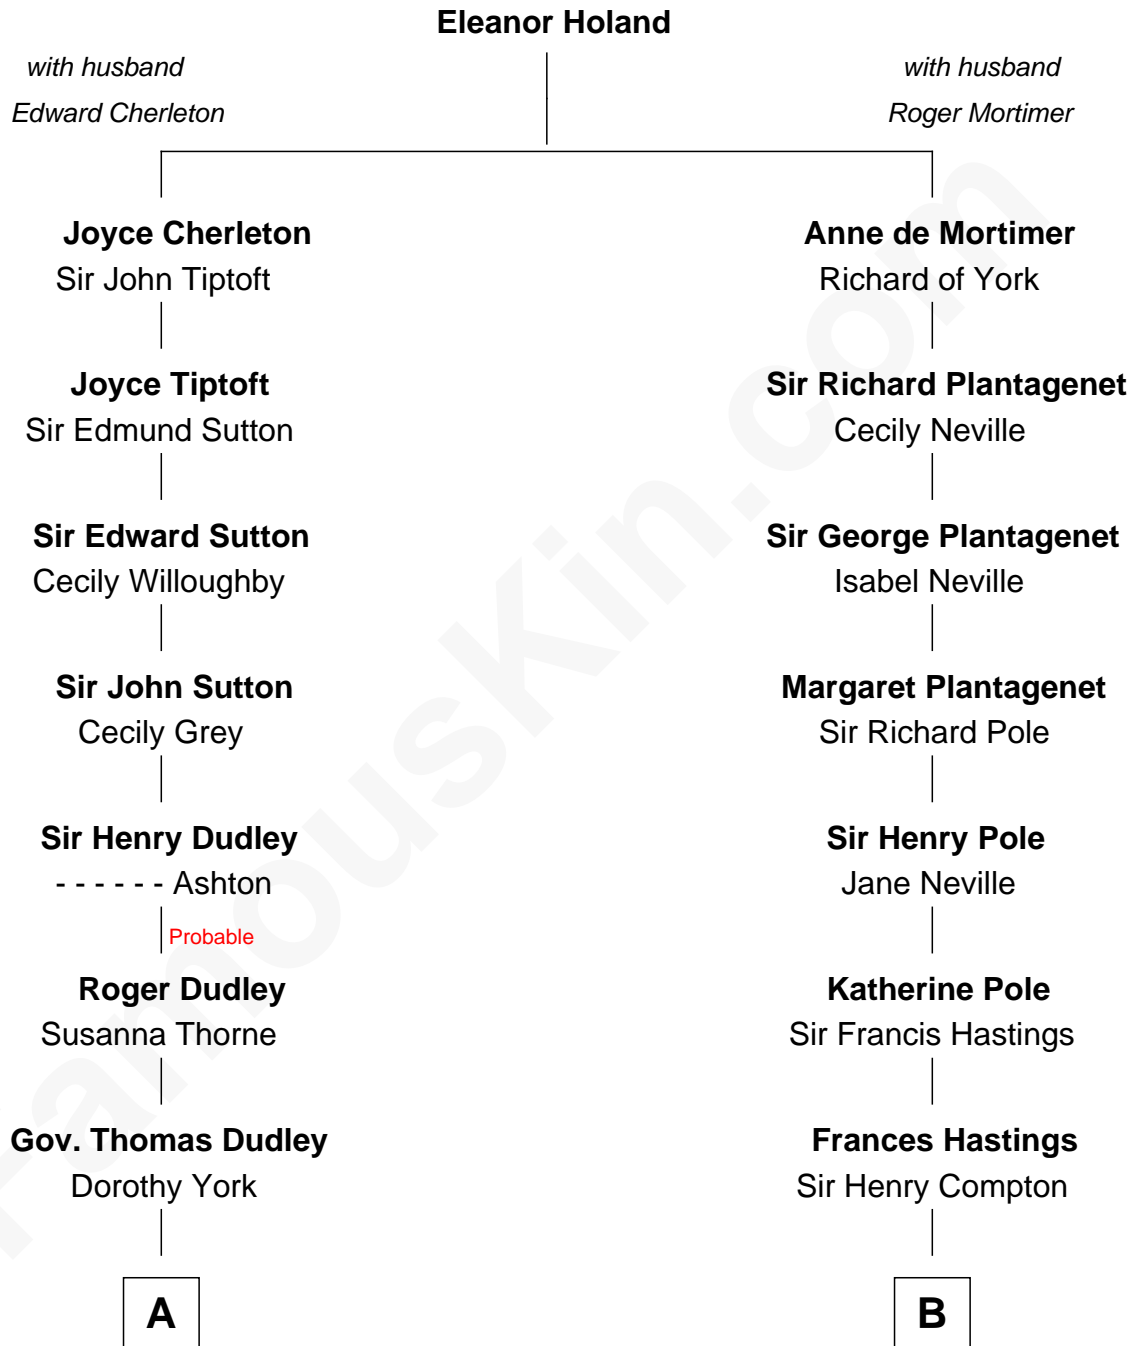

FamousKin.com Relationship Chart of

Dr. H. H. Holmes

Serial Killer aka "Devil in the White City"

15th cousin 3 times removed of

Princess Diana

Princess of Wales

C

Edward John Spencer
Frances Ruth Burke Roche

Princess Diana
Princess of Wales

FamousKin.com