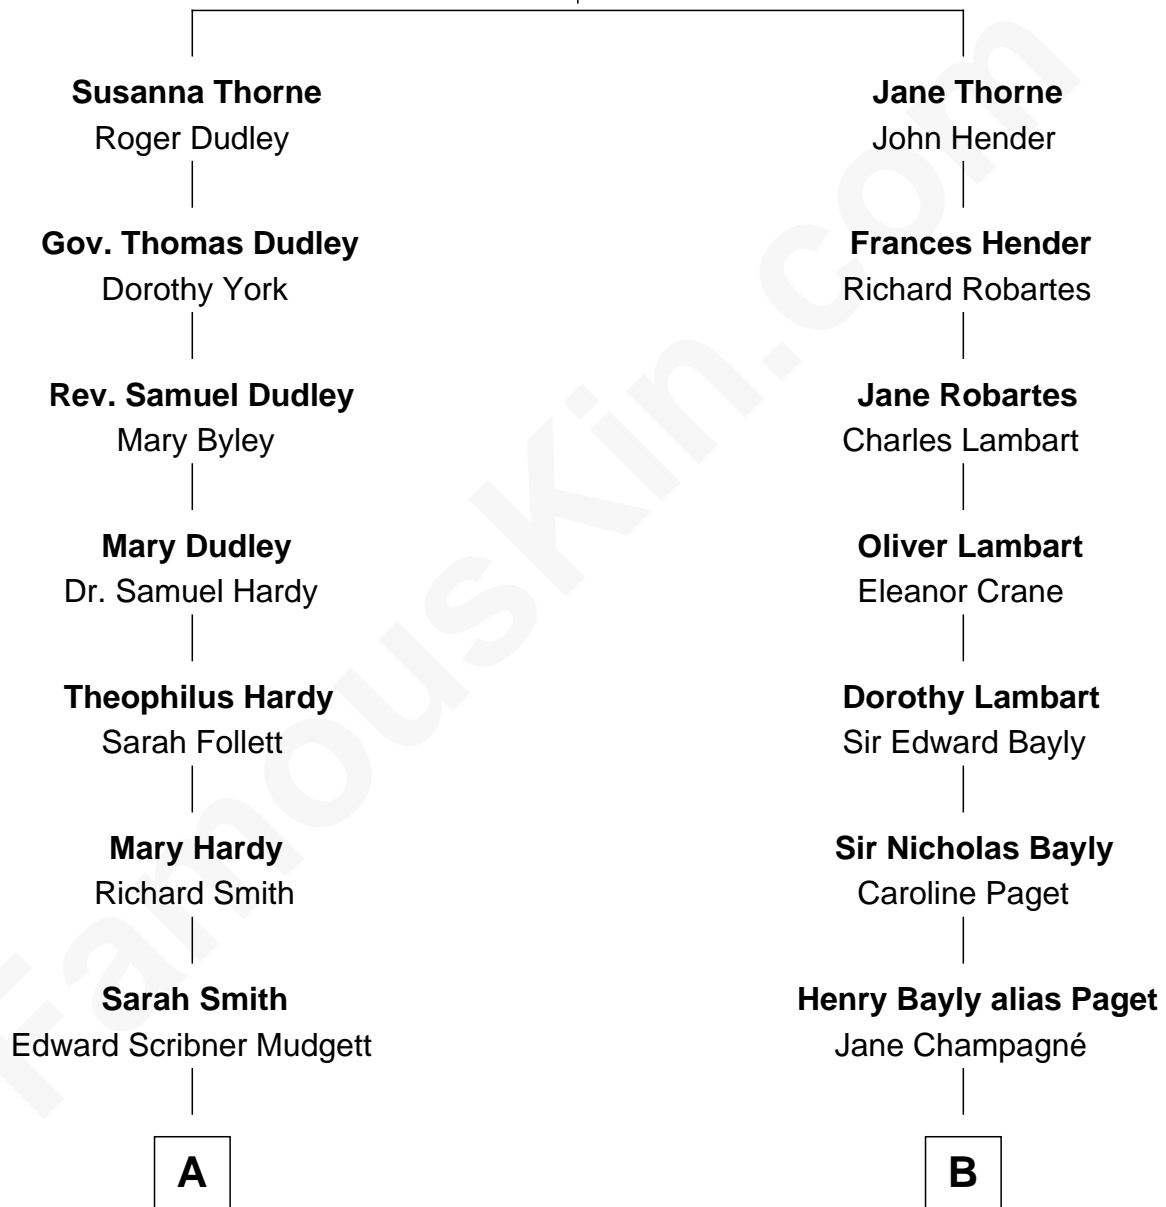

# FamousKin.com Relationship Chart of

**Dr. H. H. Holmes**

*Serial Killer aka "Devil in the White City"*

10th cousin 3 times removed of

**Princess Diana**

*Princess of Wales*

**Thomas Thorne**

Mary Purefoy

**A**

**Samuel Mudgett**

Mary Morrill

**Scribner Mudgett**

Nancy Prescott

**Levi Horton Mudgett**

Theodate Page Price

**Dr. H. H. Holmes**

*Serial Killer Dr. H. H. Holmes*

**B**

**Henry William Paget**

Lady Caroline Elizabeth Villiers

**Lady Caroline Paget**

Charles Gordon-Lennox

**Cecilia Catherine Gordon-Lennox**

Charles George Bingham