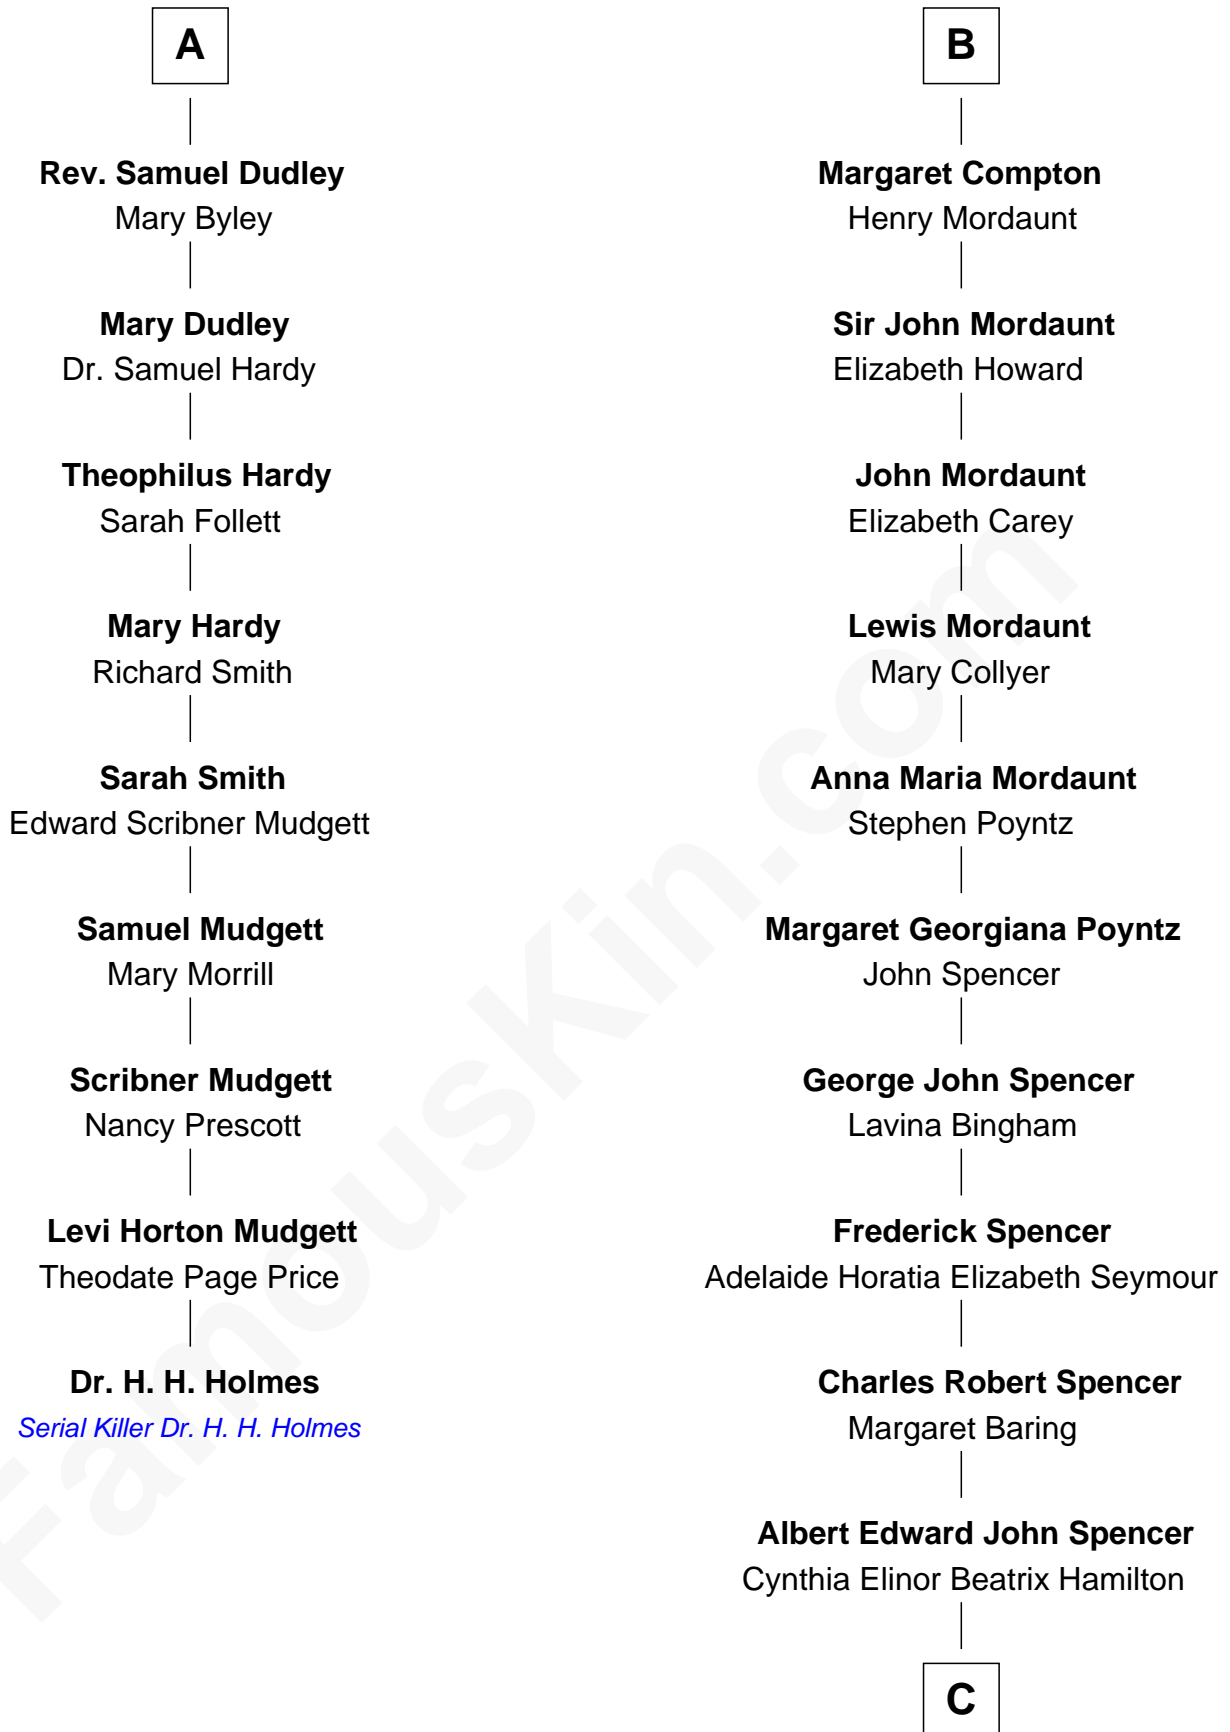

FamousKin.com Relationship Chart of

Dr. H. H. Holmes

Serial Killer aka "Devil in the White City"

15th cousin 4 times removed of

Prince William

Prince of Wales

C

Edward John Spencer
Frances Ruth Burke Roche

Princess Diana Frances Spencer
Charles III, King of the United Kingdom

Prince William
Prince of Wales

FamousKin.com