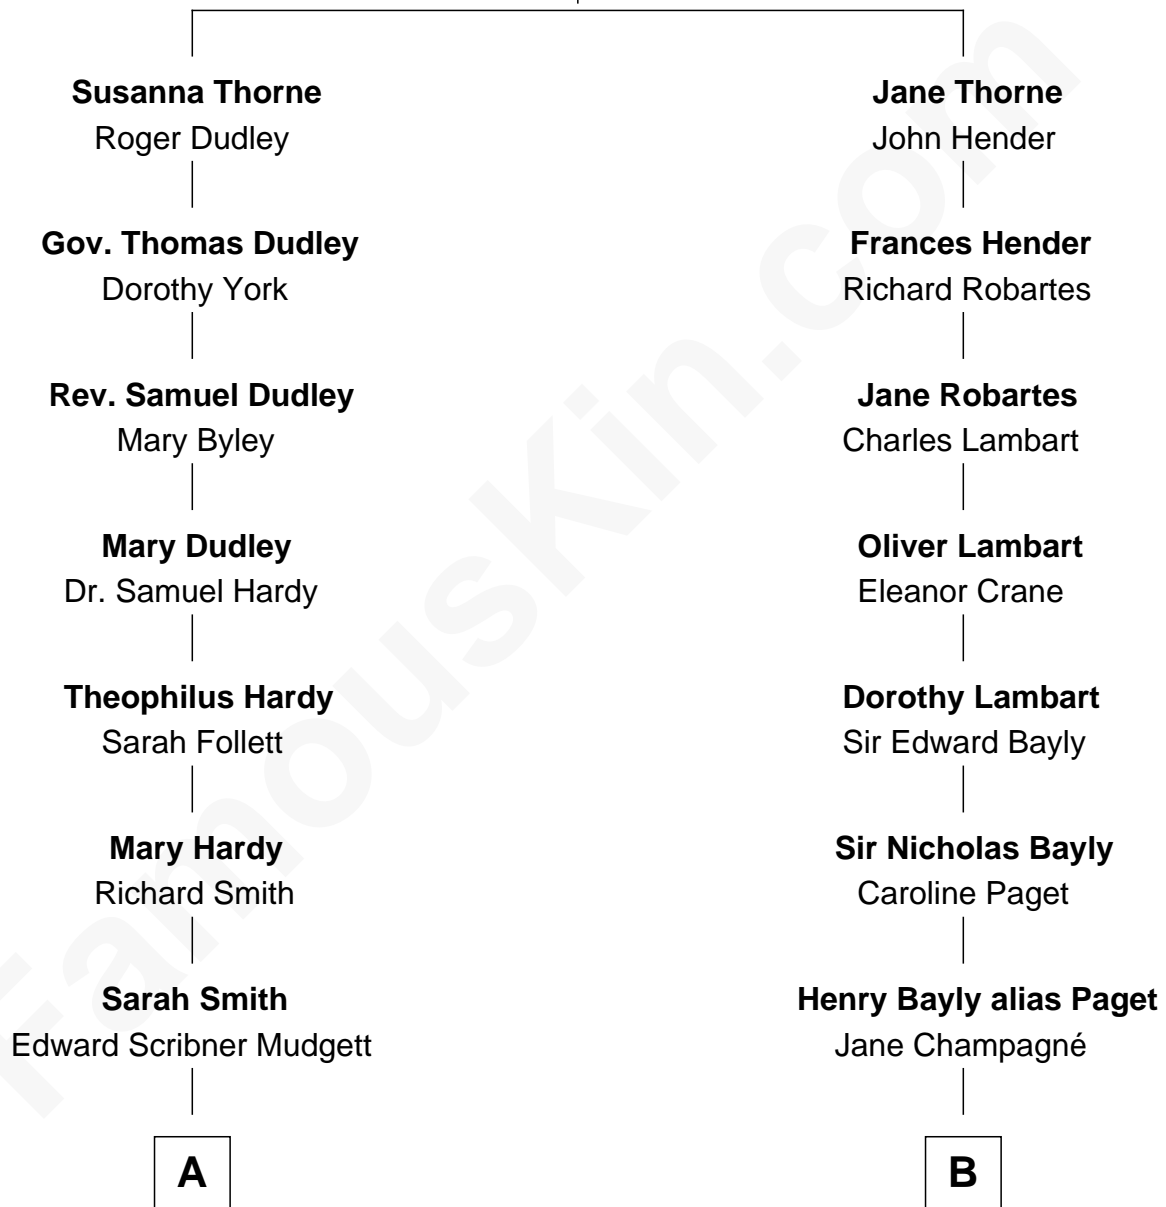

FamousKin.com Relationship Chart of

Dr. H. H. Holmes

Serial Killer aka "Devil in the White City"

10th cousin 4 times removed of

Prince William

Prince of Wales

Thomas Thorne

Mary Purefoy

Serial Killer Dr. H. H. Holmes

B

Henry William Paget

Lady Caroline Elizabeth Villiers

Lady Caroline Paget

Charles Gordon-Lennox

Cecilia Catherine Gordon-Lennox

Charles George Bingham