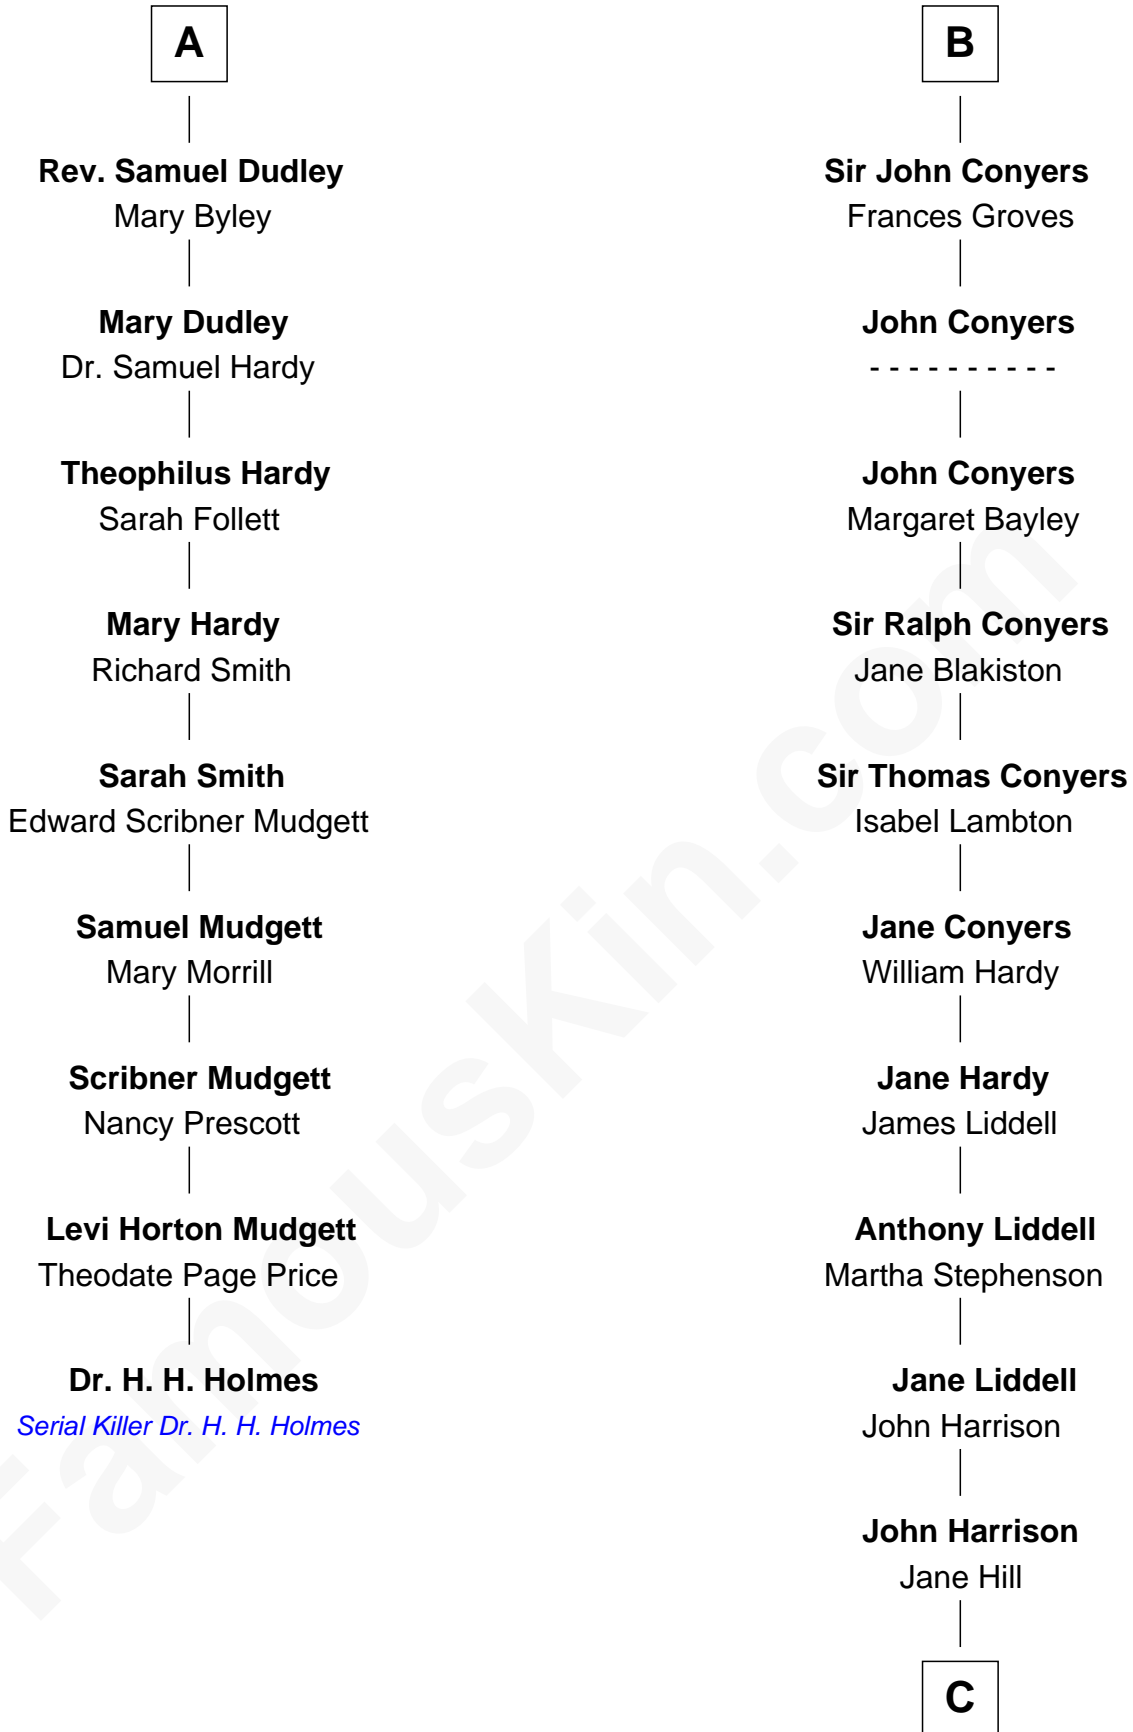

# FamousKin.com Relationship Chart of

**Dr. H. H. Holmes**

*Serial Killer aka "Devil in the White City"*

15th cousin 5 times removed of

**Catherine Middleton**

*Princess of Wales*

C

**Thomas Harrison**

Elizabeth Mary Temple

**Dorothy Harrison**

Ronald John James Goldsmith

**Carole Elizabeth Goldsmith**

Michael Francis Middleton

**Catherine Middleton**

*Princess of Wales*