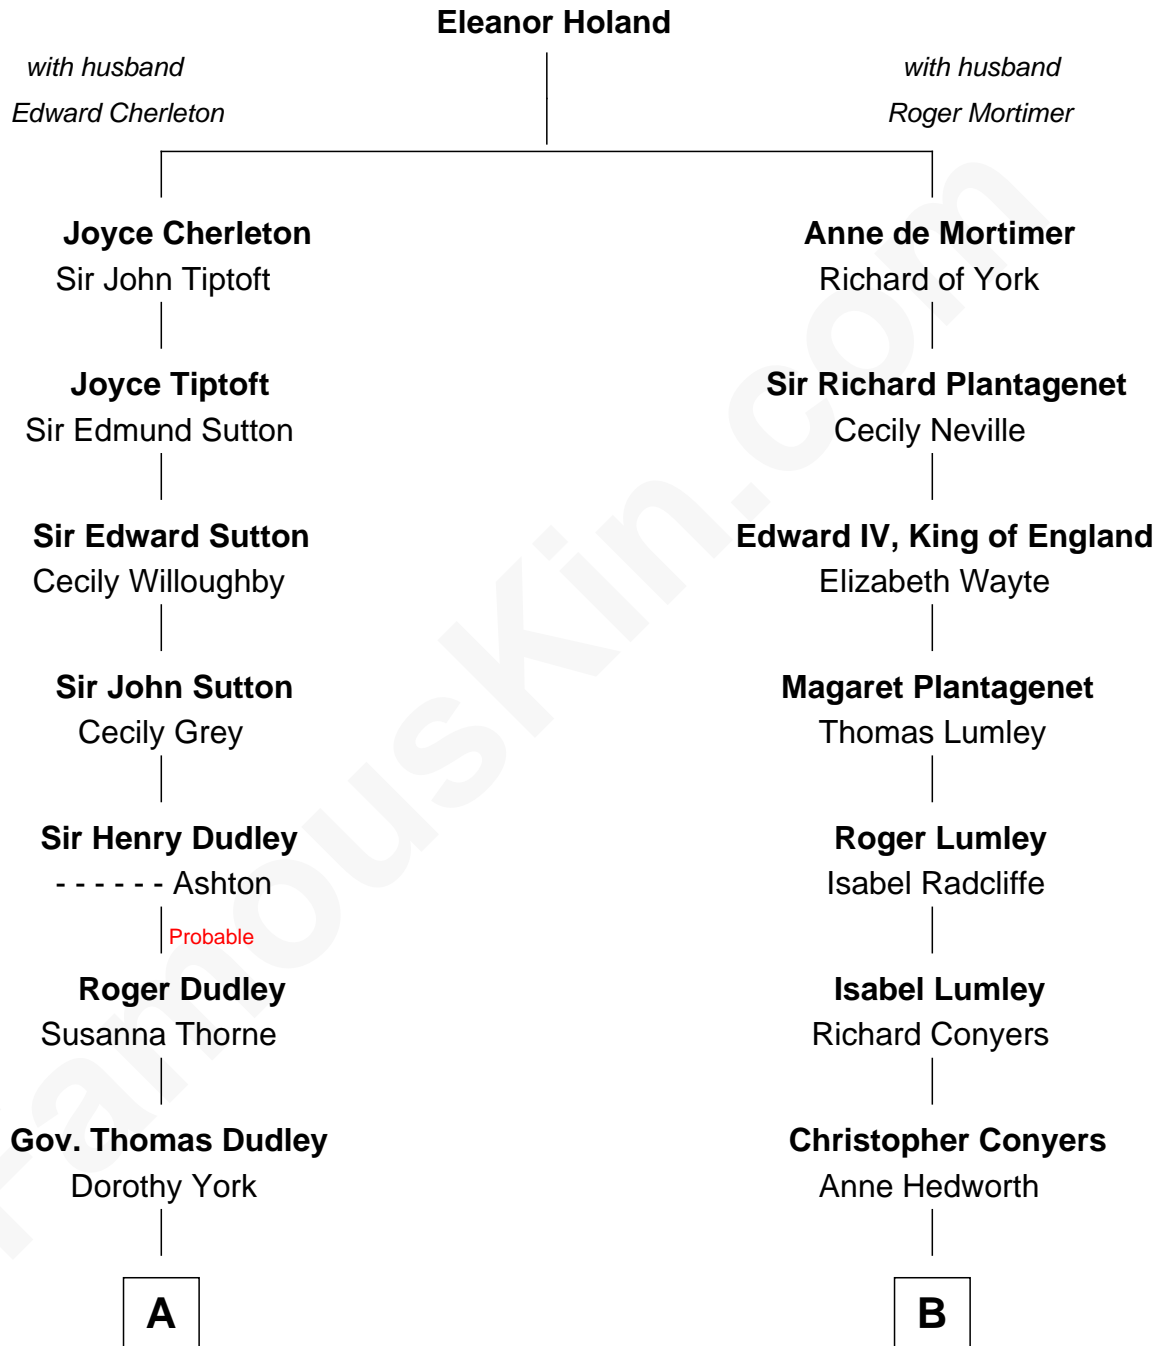

# FamousKin.com Relationship Chart of

**Dr. H. H. Holmes**

*Serial Killer aka "Devil in the White City"*

15th cousin 5 times removed of

**Catherine Middleton**

*Princess of Wales*

C

**Thomas Harrison**

Elizabeth Mary Temple

**Dorothy Harrison**

Ronald John James Goldsmith

**Carole Elizabeth Goldsmith**

Michael Francis Middleton

**Catherine Middleton**

*Princess of Wales*