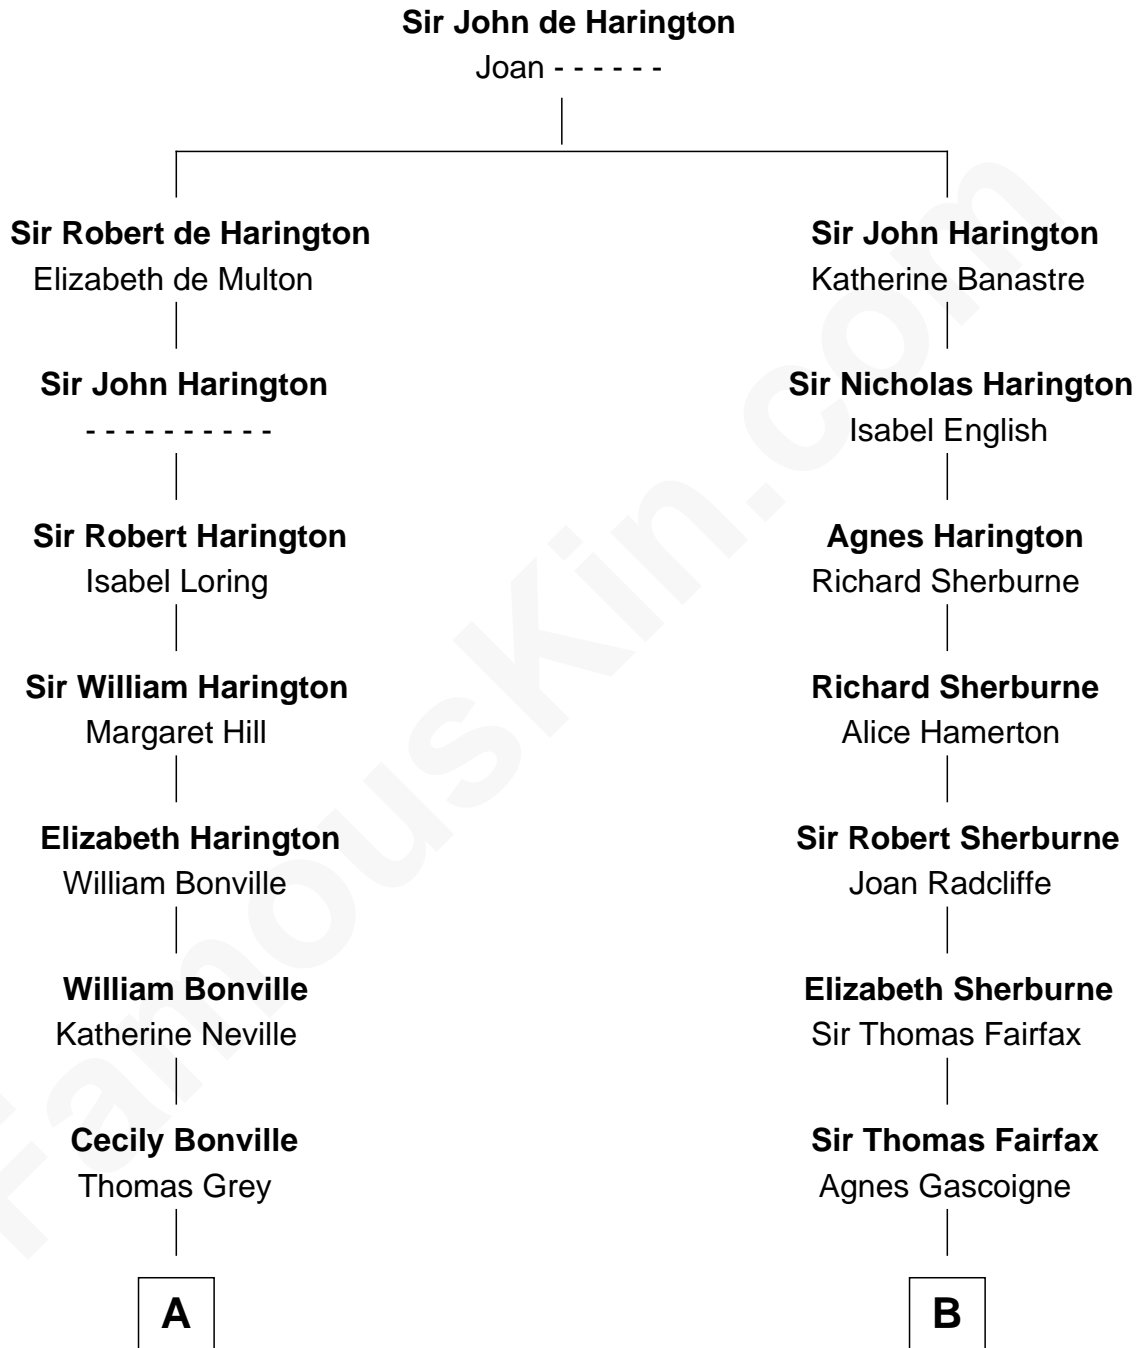

FamousKin.com Relationship Chart of

Dr. H. H. Holmes

Serial Killer aka "Devil in the White City"

19th cousin 2 times removed of

Catherine Middleton

Princess of Wales

C

Scribner Mudgett

Nancy Prescott

Levi Horton Mudgett

Theodate Page Price

Dr. H. H. Holmes

Serial Killer Dr. H. H. Holmes

D

Francis Martineau Lupton

Harriet Albina Davis