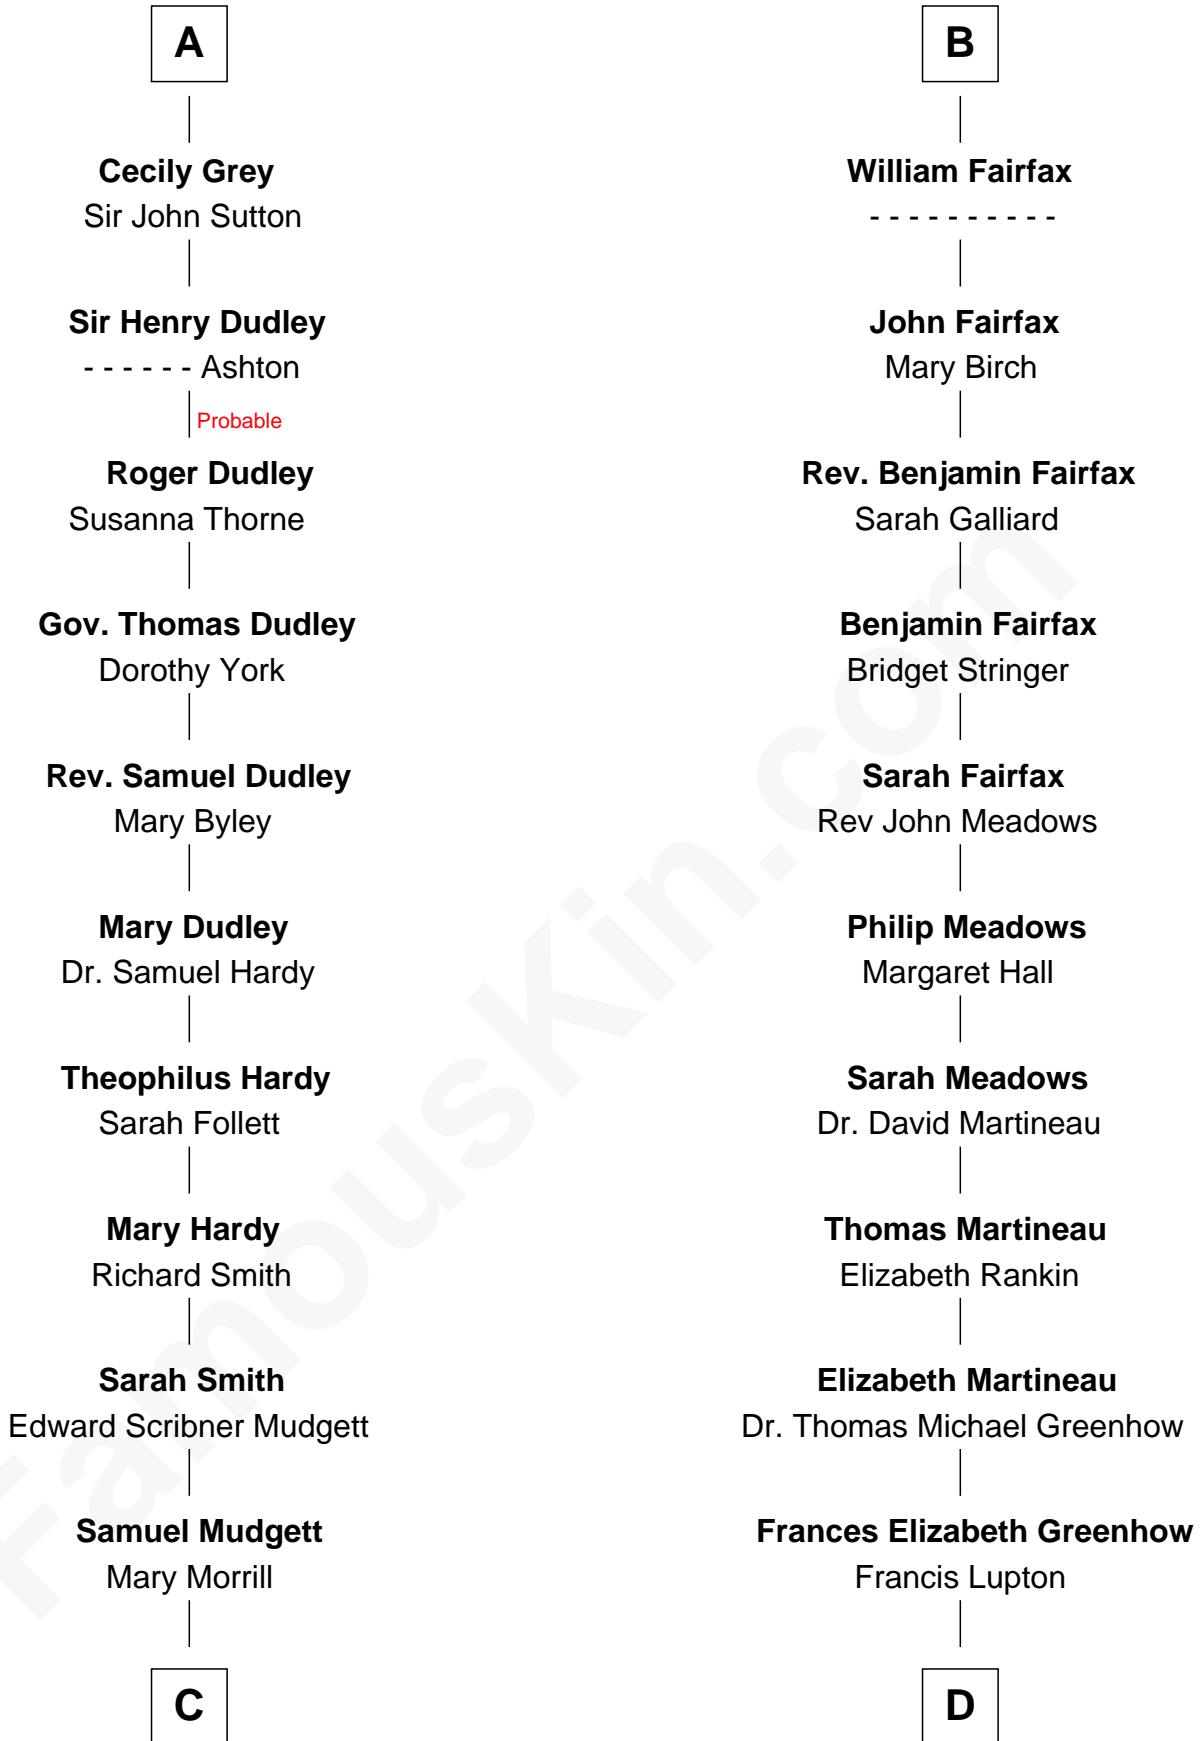

FamousKin.com Relationship Chart of

Dr. H. H. Holmes

Serial Killer aka "Devil in the White City"

19th cousin 2 times removed of

Catherine Middleton

Princess of Wales

C

Scribner Mudgett

Nancy Prescott

Levi Horton Mudgett

Theodate Page Price

Dr. H. H. Holmes

Serial Killer Dr. H. H. Holmes

D

Francis Martineau Lupton

Harriet Albina Davis