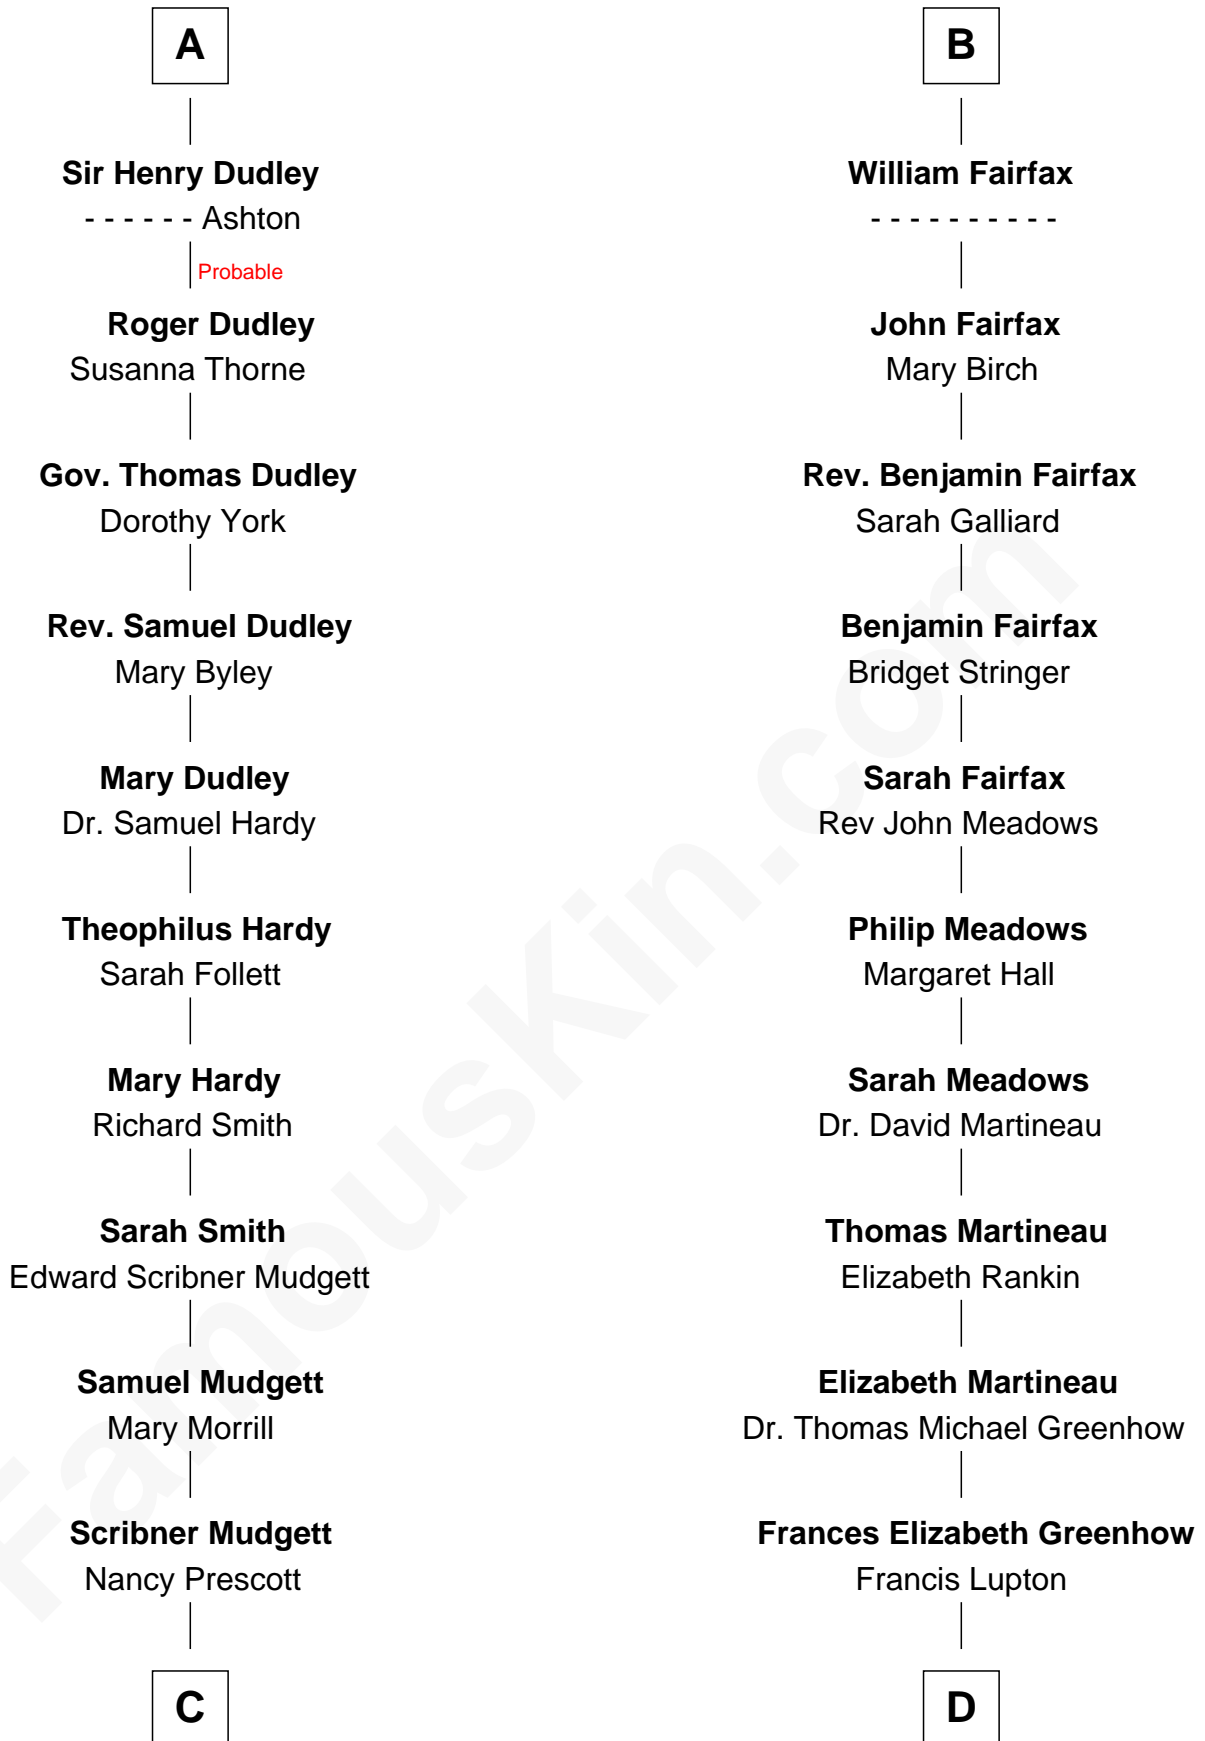

FamousKin.com Relationship Chart of

Dr. H. H. Holmes

Serial Killer aka "Devil in the White City"

18th cousin 3 times removed of

Catherine Middleton

Princess of Wales

C

Levi Horton Mudgett
Theodate Page Price

Dr. H. H. Holmes
Serial Killer Dr. H. H. Holmes

D

Francis Martineau Lupton
Harriet Albina Davis

Olive Christina Lupton
Richard Noel Middleton

Peter Francis Middleton
Valerie Glassborow

Michael Francis Middleton
Carole Elizabeth Goldsmith