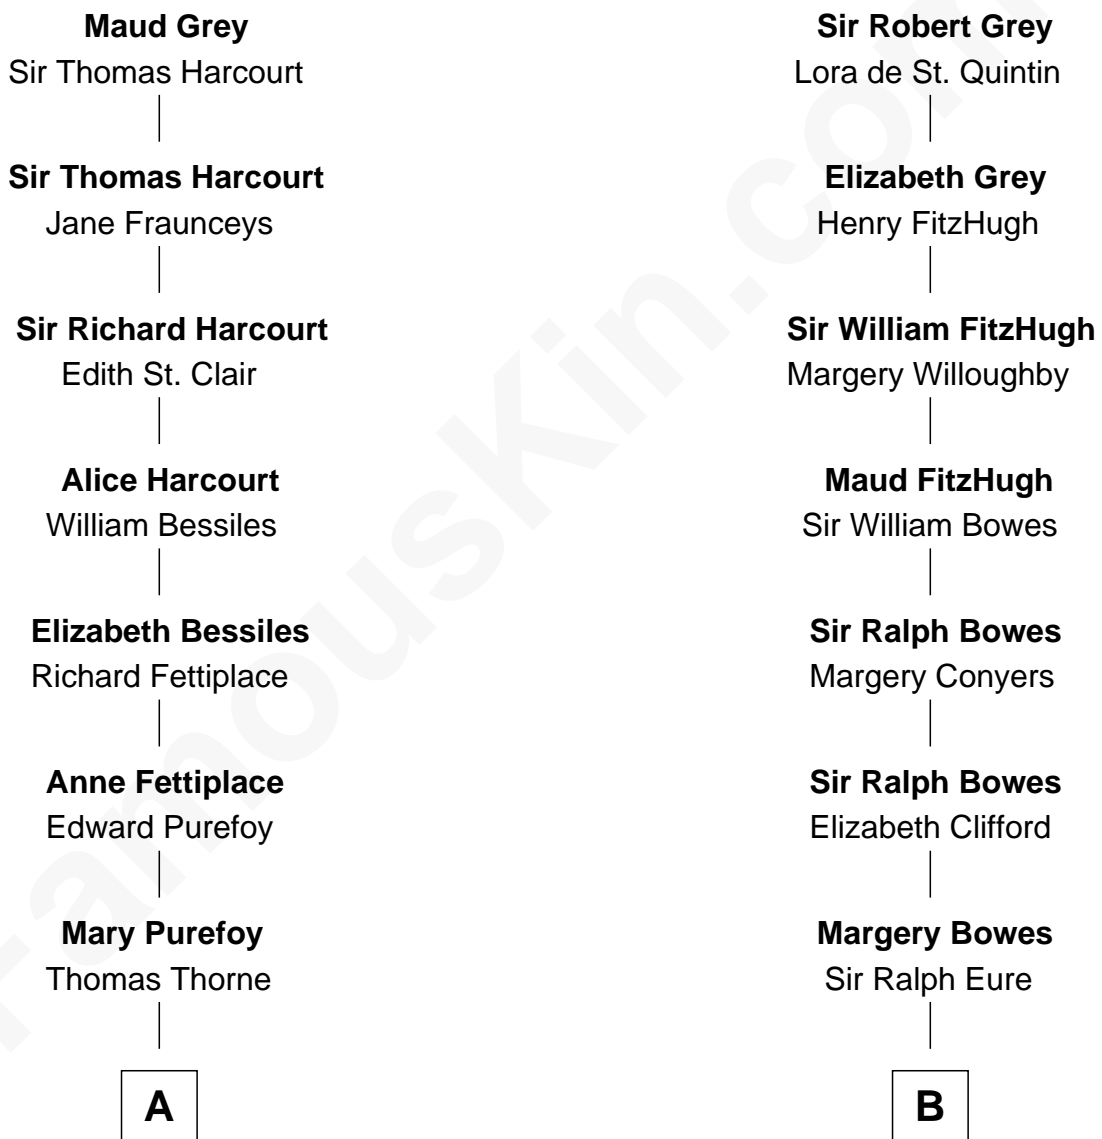

# FamousKin.com Relationship Chart of

**Dr. H. H. Holmes**

*Serial Killer aka "Devil in the White City"*

17th cousin 4 times removed of

**Catherine Middleton**

*Princess of Wales*

**Sir John Grey**

Avice Marmion

**C**

**John Harrison**

Jane Hill

**Thomas Harrison**

Elizabeth Mary Temple

**Dorothy Harrison**

Ronald John James Goldsmith

**Carole Elizabeth Goldsmith**

Michael Francis Middleton

**Catherine Middleton**

*Princess of Wales*