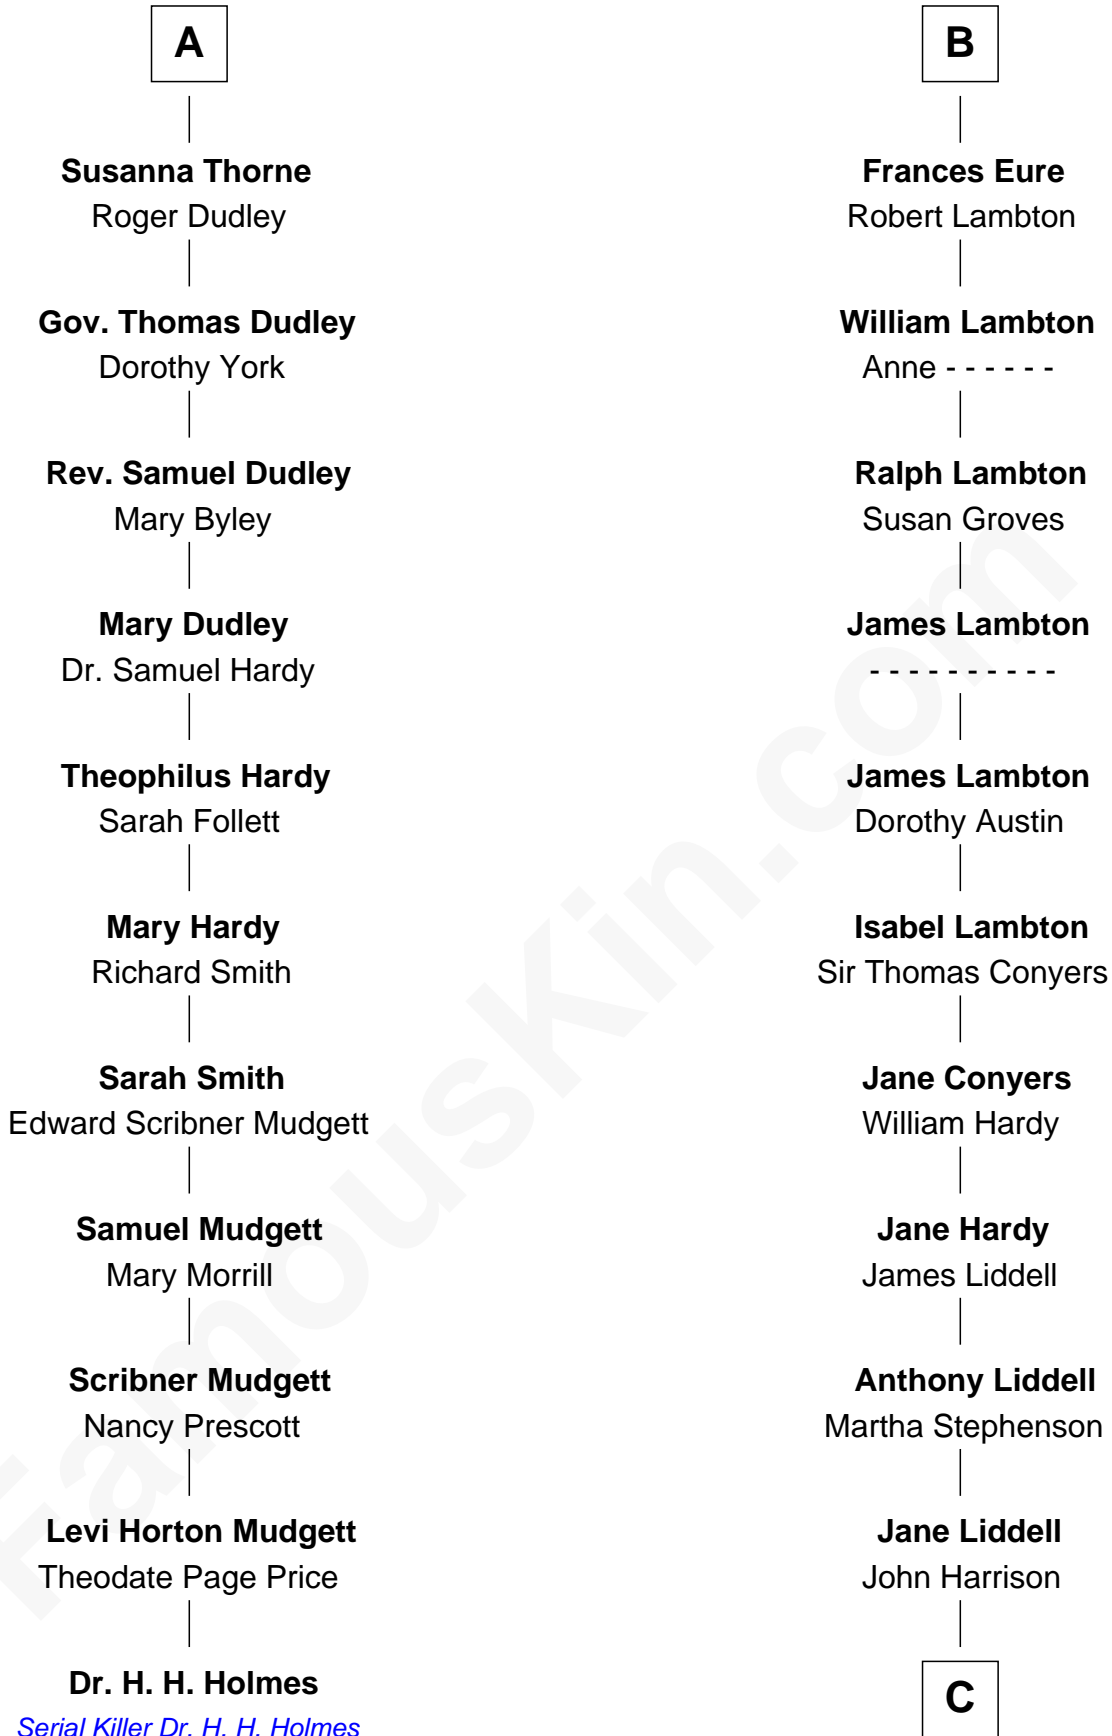

# FamousKin.com Relationship Chart of

**Dr. H. H. Holmes**

*Serial Killer aka "Devil in the White City"*

17th cousin 4 times removed of

**Catherine Middleton**

*Princess of Wales*

**Sir John Grey**

Avice Marmion

**C**

**John Harrison**

Jane Hill

**Thomas Harrison**

Elizabeth Mary Temple

**Dorothy Harrison**

Ronald John James Goldsmith

**Carole Elizabeth Goldsmith**

Michael Francis Middleton

**Catherine Middleton**

*Princess of Wales*