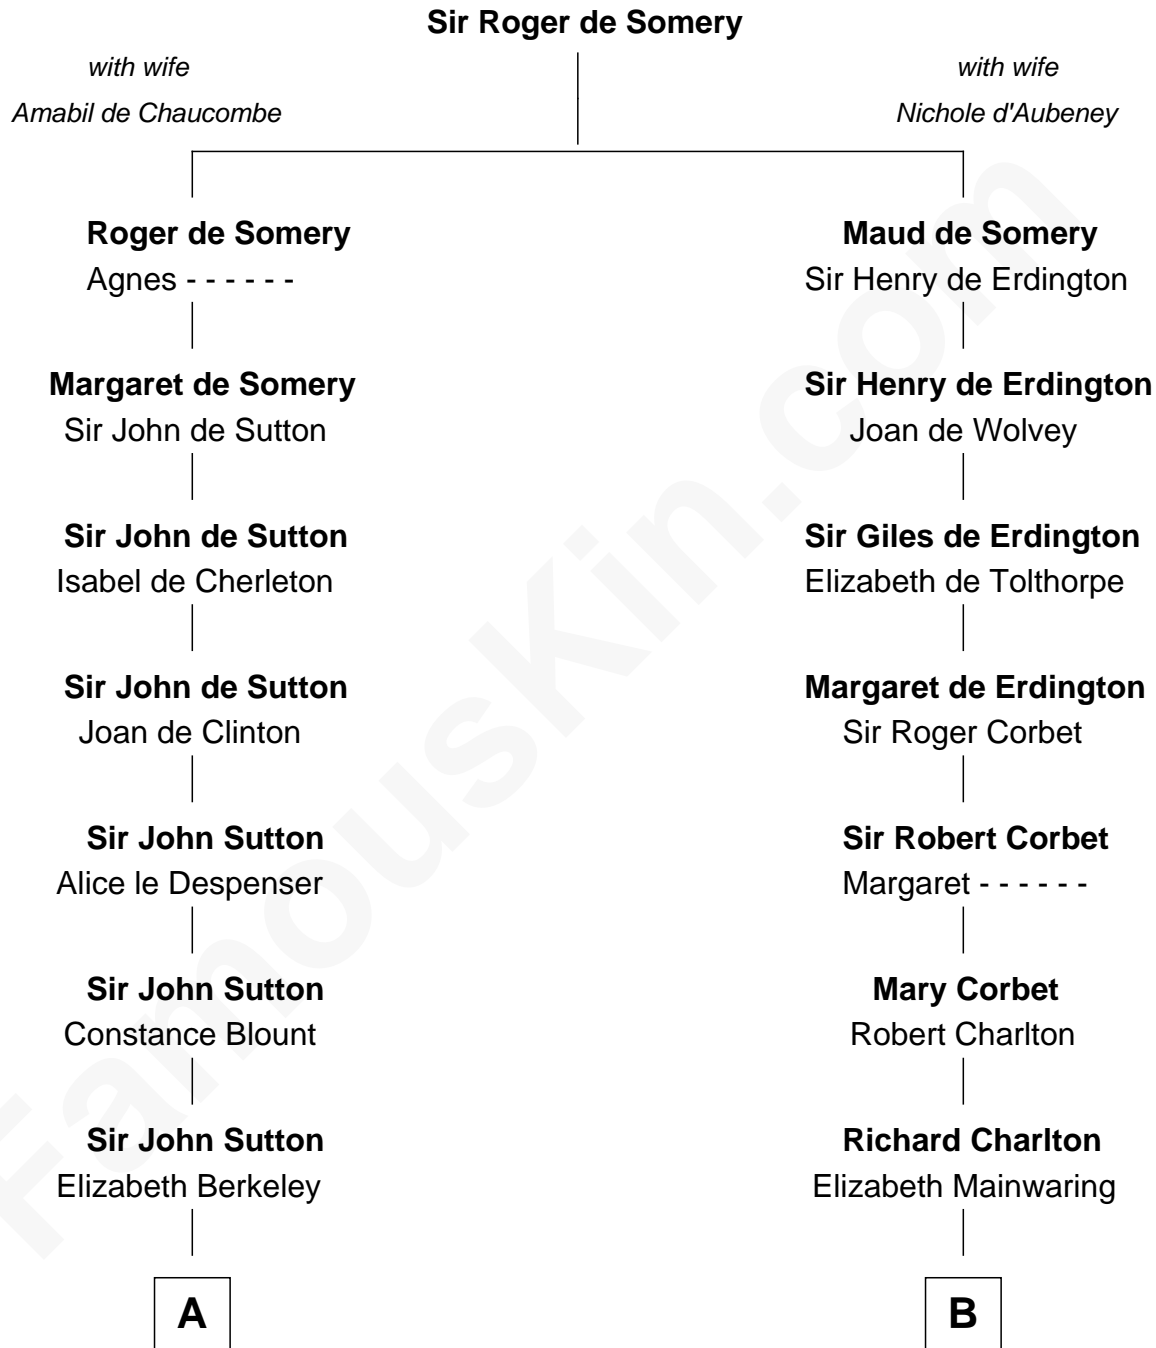

# FamousKin.com Relationship Chart of

**Dr. H. H. Holmes**

*Serial Killer aka "Devil in the White City"*

18th cousin 3 times removed of

**William Rufus Day**

*36th U.S. Secretary of State*

**C**

**Sarah Smith**  
Edward Scribner Mudgett

**Samuel Mudgett**  
Mary Morrill

**Scribner Mudgett**  
Nancy Prescott

**Levi Horton Mudgett**  
Theodate Page Price

**Dr. H. H. Holmes**  
*Serial Killer Dr. H. H. Holmes*

**D**

**Emily Swift Spalding**  
Luther Day

**William Rufus Day**  
*36th U.S. Secretary of State*

FamousKin.com