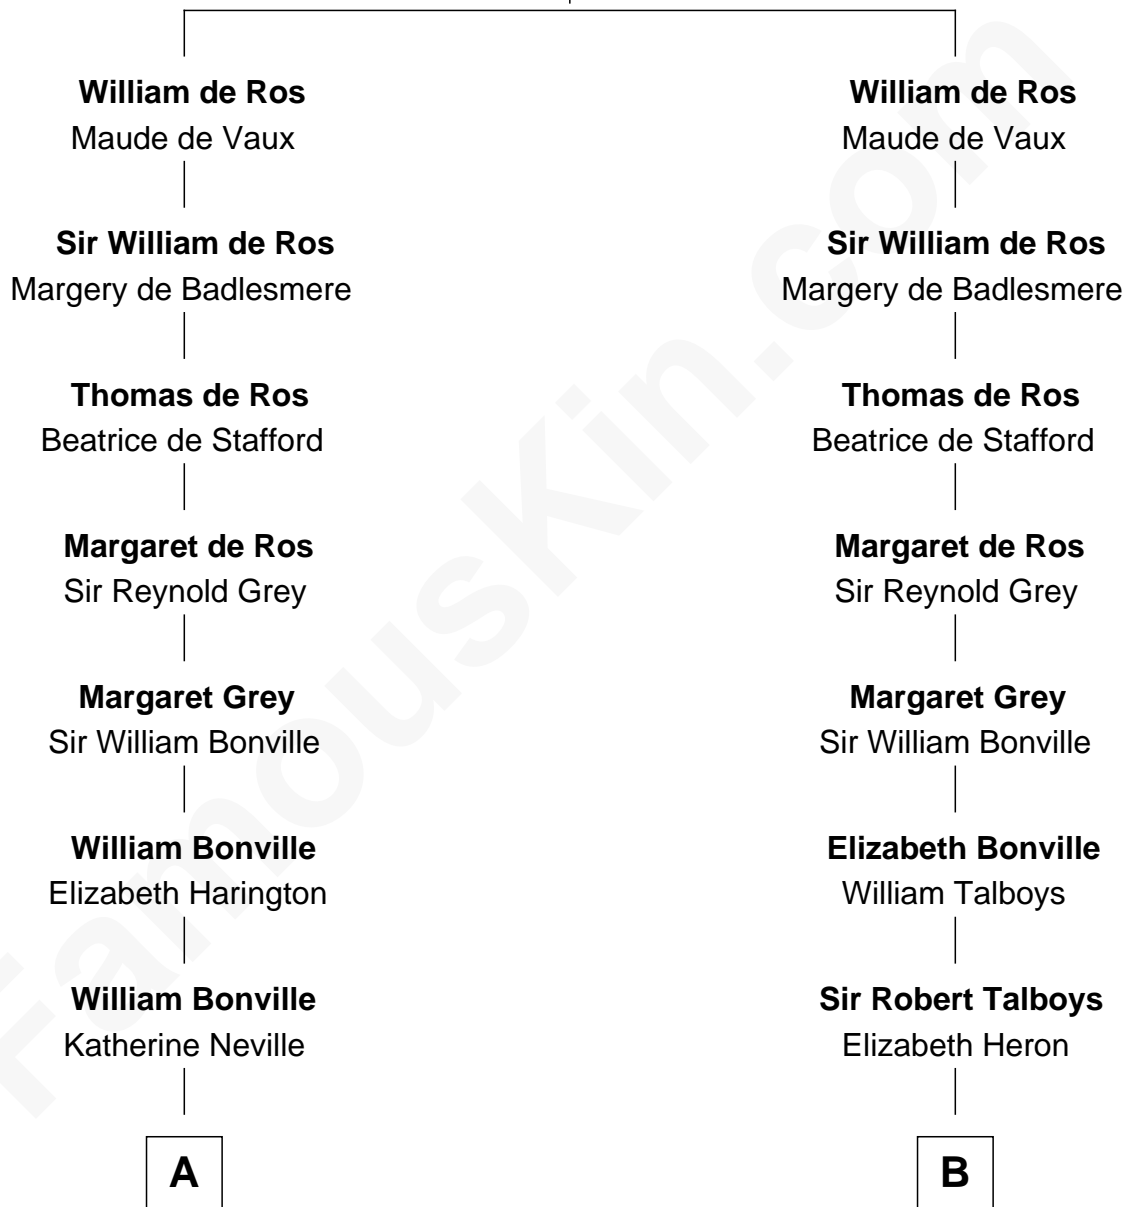

FamousKin.com Relationship Chart of

Dr. H. H. Holmes

Serial Killer aka "Devil in the White City"

18th cousin 2 times removed of

William Rufus Day

36th U.S. Secretary of State

Sir Robert de Ros

Isabel de Aubeney

Serial Killer Dr. H. H. Holmes

D

Emily Swift Spalding

Luther Day

William Rufus Day

36th U.S. Secretary of State

FamousKin.com