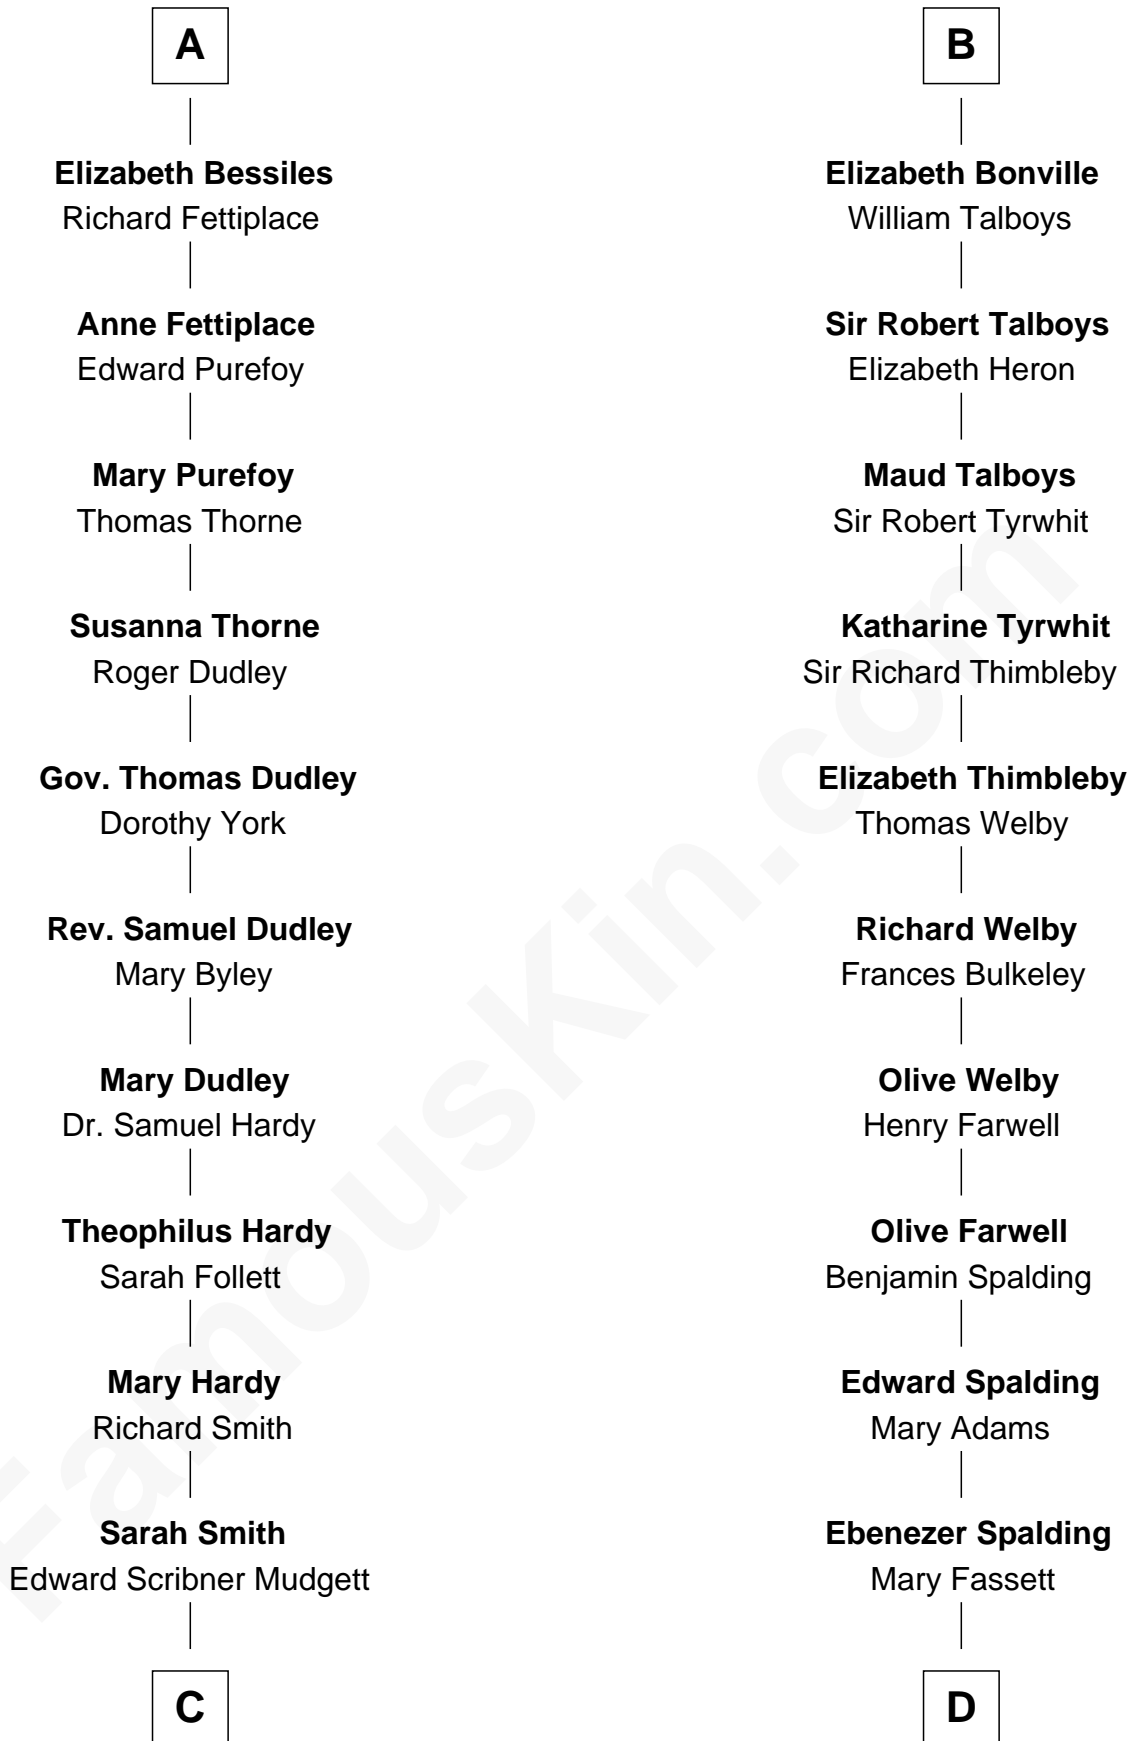

FamousKin.com Relationship Chart of

Dr. H. H. Holmes

Serial Killer aka "Devil in the White City"

20th cousin of

William Rufus Day

36th U.S. Secretary of State

Sir Walter FitzRobert

Ida Longespee

Serial Killer Dr. H. H. Holmes

D

Dr. Rufus Spalding

Lydia Paine

Rufus Paine Spalding

Lucretia A. Swift

Emily Swift Spalding

Luther Day