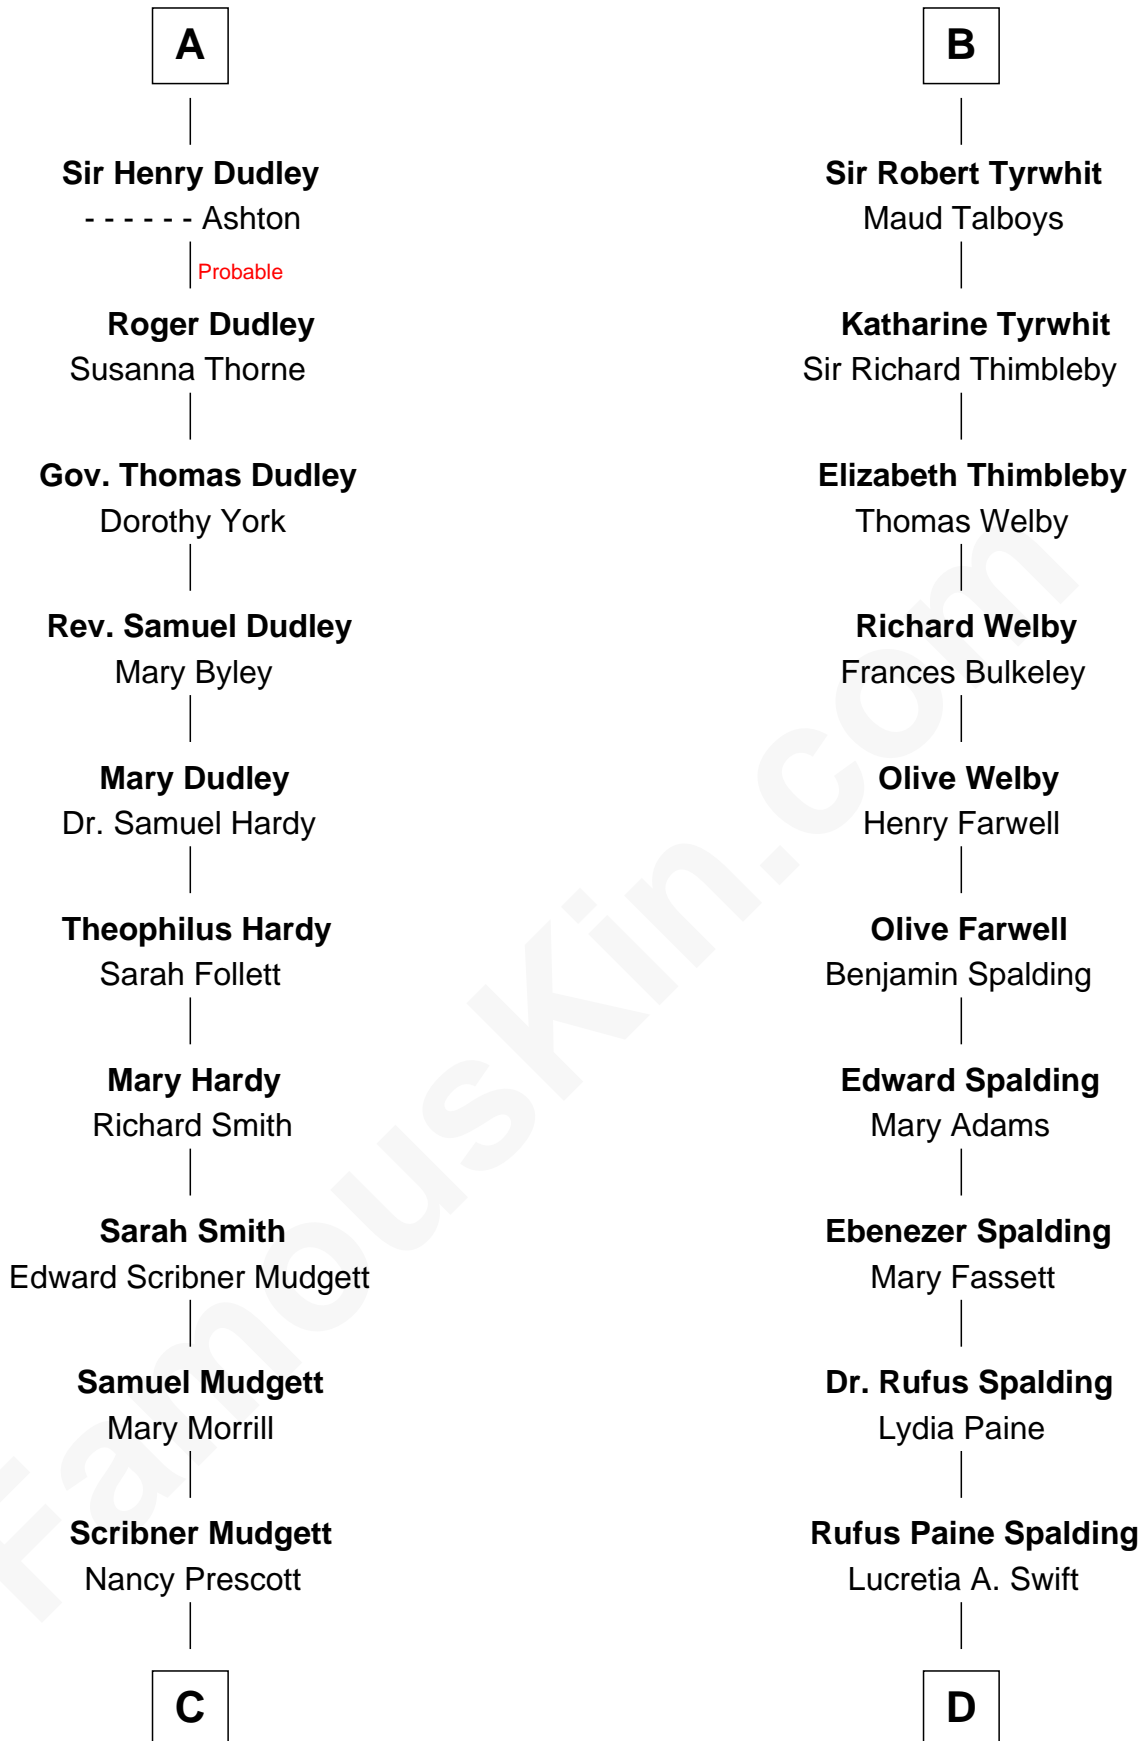

FamousKin.com Relationship Chart of

Dr. H. H. Holmes

Serial Killer aka "Devil in the White City"

18th cousin of

William Rufus Day

36th U.S. Secretary of State

Eudo la Zouche
Milicent de Cantilupe

Eve la Zouche
Sir Maurice de Berkeley

Thomas de Berkeley
Katherine de Clyvedon

Sir John Berkeley
Elizabeth Betteshorne

Elizabeth Berkeley
Sir John Sutton

Sir Edmund Sutton
Joyce Tiptoft

Sir Edward Sutton
Cecily Willoughby

Sir John Sutton
Cecily Grey

A

Sir William la Zouche
Maud Lovel

Milicent la Zouche
Sir William Deincourt

Margaret Deincourt
Sir Robert de Tibetot

Elizabeth de Tibetot
Sir Philip le Despencer

Margery Despencer
Sir Roger Wentworth

Agnes Wentworth
Sir Robert Constable

Anne Constable
William Tyrwhit

B

C

Levi Horton Mudgett

Theodate Page Price

Dr. H. H. Holmes

Serial Killer Dr. H. H. Holmes

D