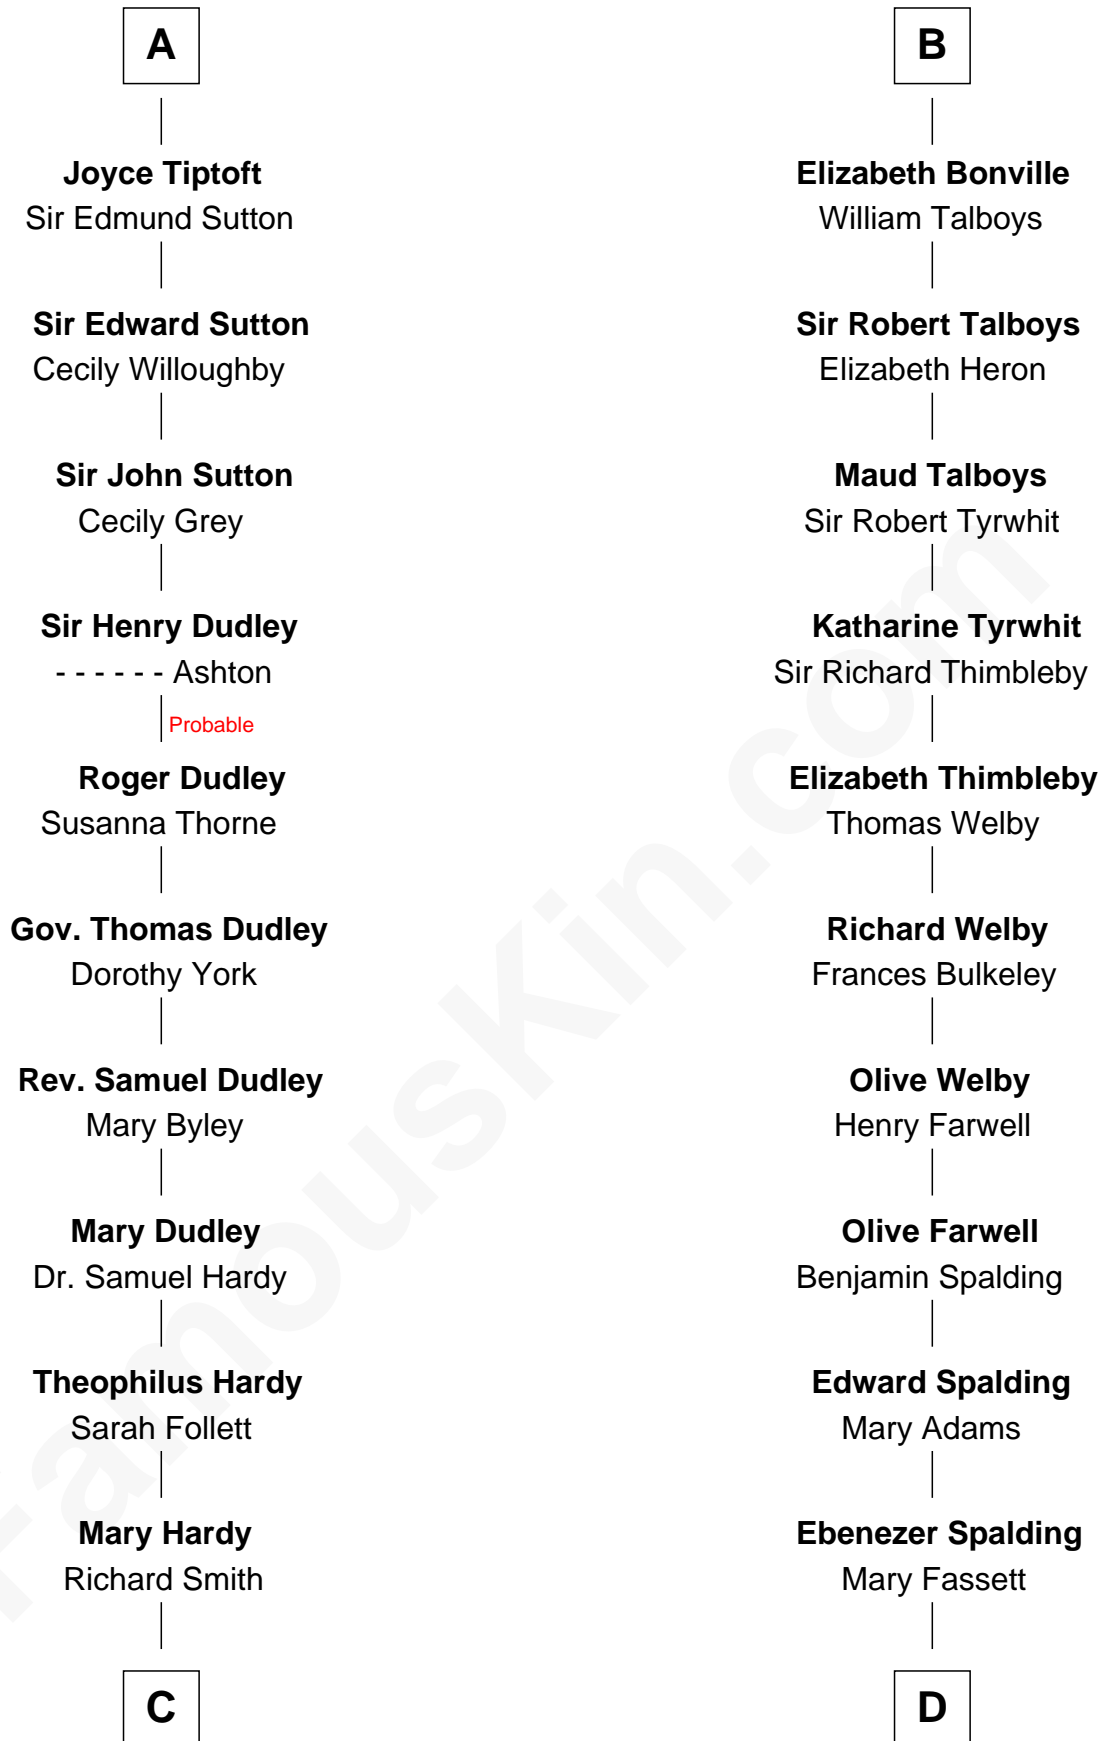

FamousKin.com Relationship Chart of

Dr. H. H. Holmes

Serial Killer aka "Devil in the White City"

20th cousin 1 time removed of

William Rufus Day

36th U.S. Secretary of State

Stephen Longespee
Emmeline de Ridelisford

C

Sarah Smith
Edward Scribner Mudgett

Samuel Mudgett
Mary Morrill

Scribner Mudgett
Nancy Prescott

Levi Horton Mudgett
Theodate Page Price

Dr. H. H. Holmes
Serial Killer Dr. H. H. Holmes

D

Dr. Rufus Spalding
Lydia Paine