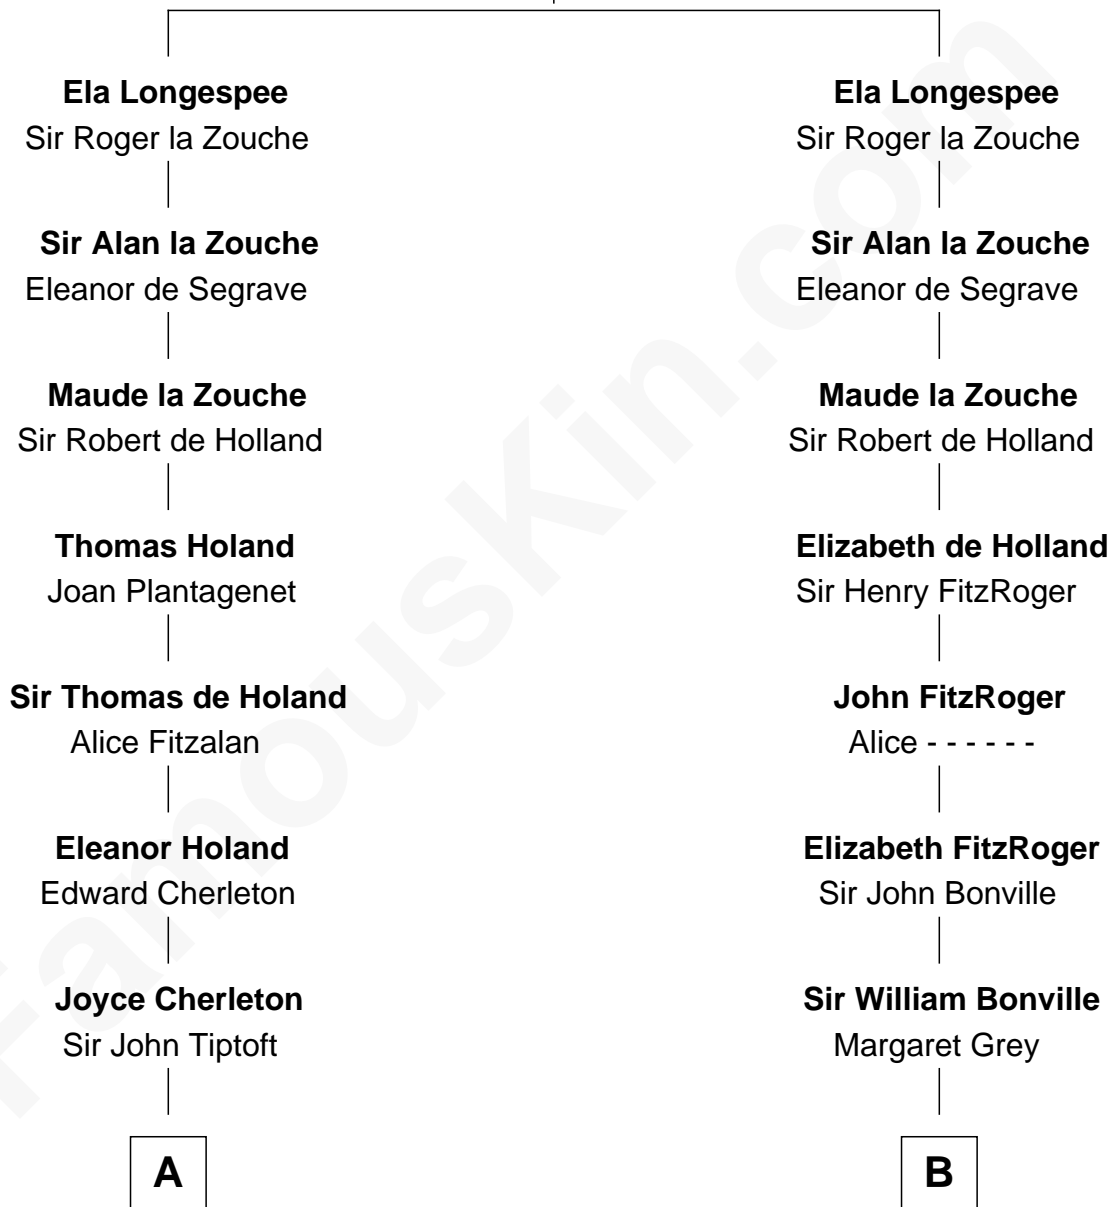

FamousKin.com Relationship Chart of

Dr. H. H. Holmes

Serial Killer aka "Devil in the White City"

20th cousin 1 time removed of

William Rufus Day

36th U.S. Secretary of State

Stephen Longespee
Emmeline de Ridelisford

C

Sarah Smith
Edward Scribner Mudgett

Samuel Mudgett
Mary Morrill

Scribner Mudgett
Nancy Prescott

Levi Horton Mudgett
Theodate Page Price

Dr. H. H. Holmes
Serial Killer Dr. H. H. Holmes

D

Dr. Rufus Spalding
Lydia Paine