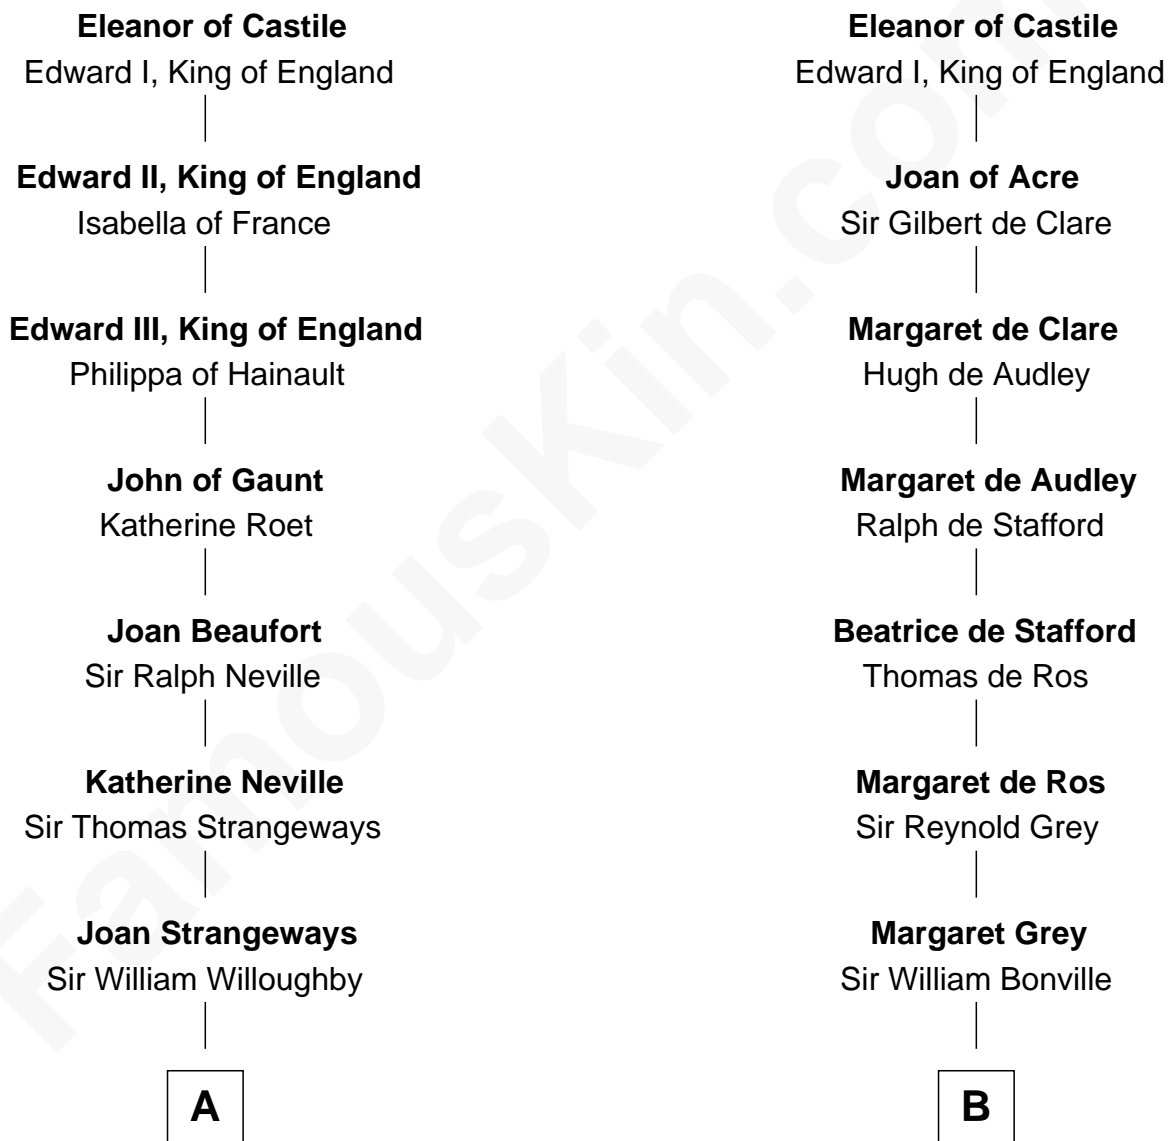

FamousKin.com Relationship Chart of

Dr. H. H. Holmes

Serial Killer aka "Devil in the White City"

20th cousin of

William Rufus Day

36th U.S. Secretary of State

Ferdinand III, King of Castile

Joanna of Ponthieu

Serial Killer Dr. H. H. Holmes

D

Dr. Rufus Spalding

Lydia Paine

Rufus Paine Spalding

Lucretia A. Swift

Emily Swift Spalding

Luther Day