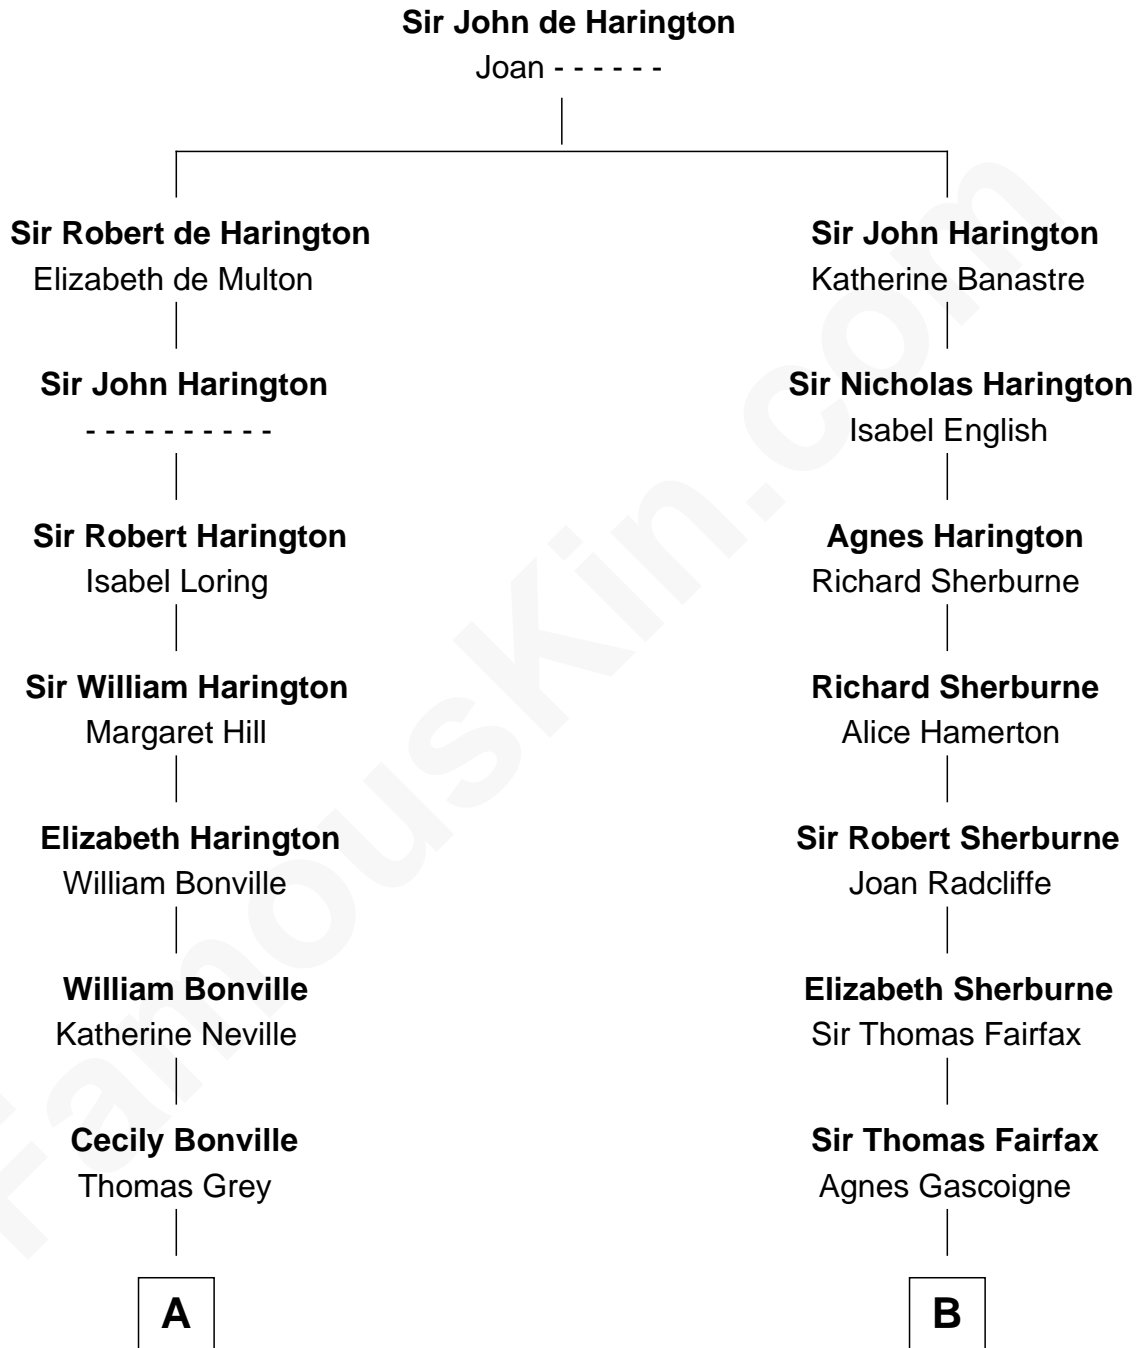

# FamousKin.com Relationship Chart of

**Dr. H. H. Holmes**

*Serial Killer aka "Devil in the White City"*

15th cousin 4 times removed of

**Harriet Martineau**

*Author of The Hour and the Man*

**C**

—  
**Scribner Mudgett**

Nancy Prescott

—  
**Levi Horton Mudgett**

Theodate Page Price

—  
**Dr. H. H. Holmes**

*Serial Killer Dr. H. H. Holmes*

FamousKin.com