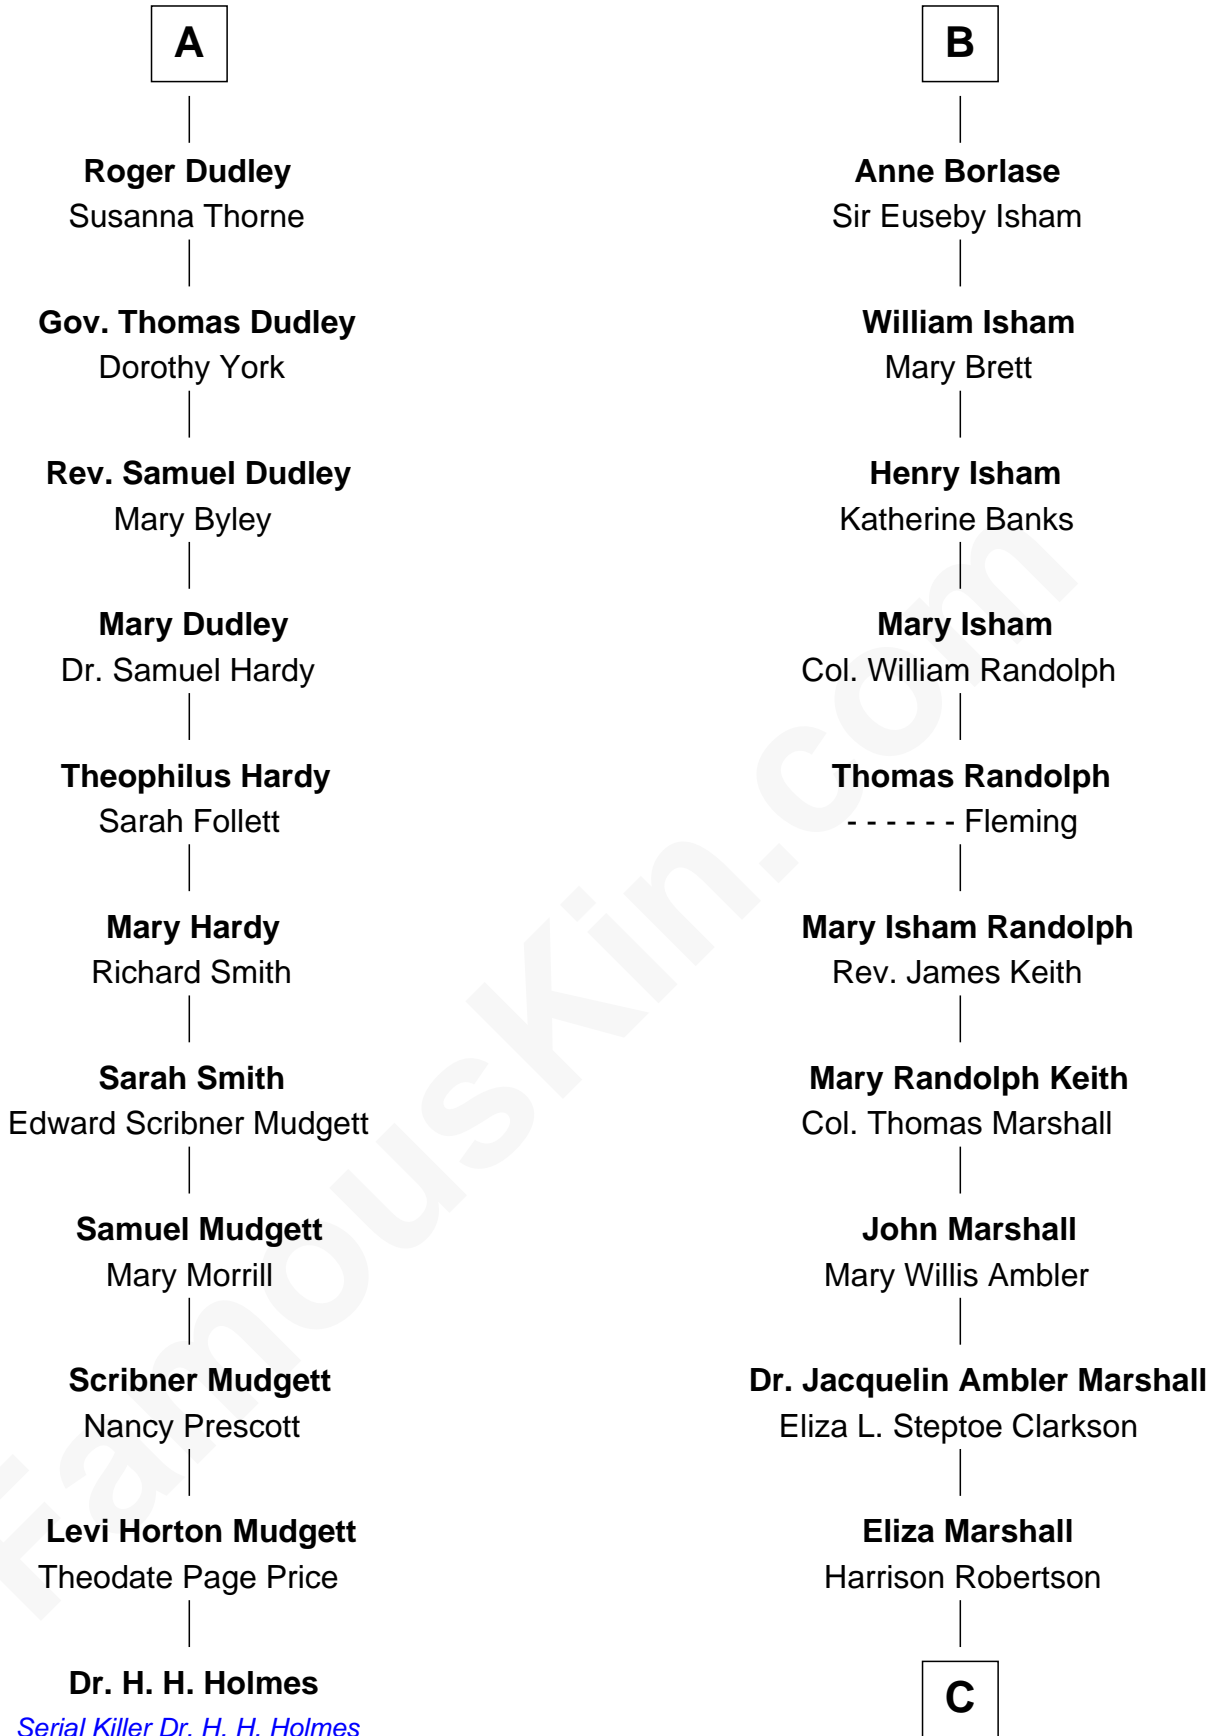

# FamousKin.com Relationship Chart of

**Dr. H. H. Holmes**

*Serial Killer aka "Devil in the White City"*

17th cousin 3 times removed of

**Mary Chapin Carpenter**

*Singer and Songwriter*

**Sir Philip le Despencer**

**A**

**Sir Philip le Despencer**

Elizabeth de Tibetot

**Margery Despencer**

Sir Roger Wentworth

**Margaret Wentworth**

Sir William Hopton

**Margaret Hopton**

Sir Philip Booth

**Audrey Booth**

Sir William de Lytton

**Sir Robert Lytton**

Frances Cavalery

**Anne Lytton**

Sir John Borlase

**B**

**C**

**Harrison Robertson**

Mary L. Vawter

**Harrison Marshall Robertson**

Mary MacKenzie

**Mary Bowie Robertson**

Chapin Carpenter

**Mary Chapin Carpenter**