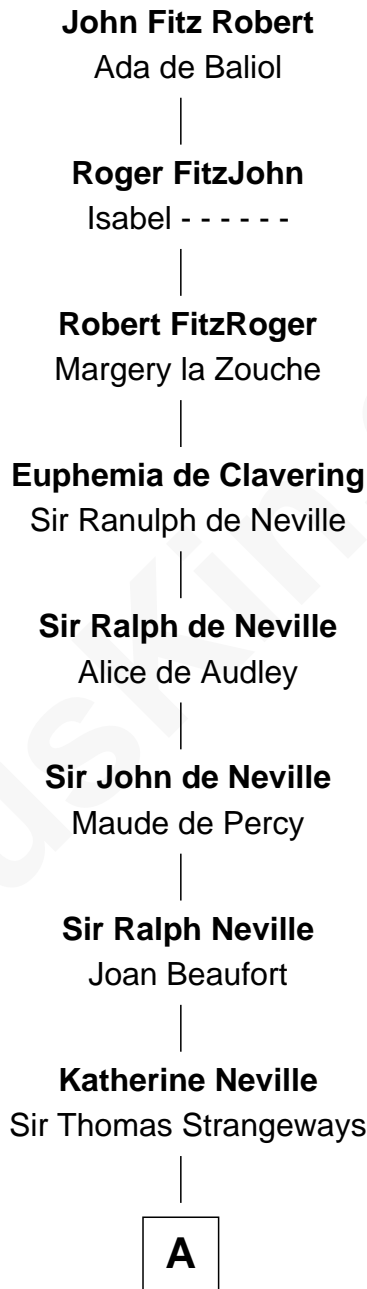

# FamousKin.com Relationship Chart of

**Dr. H. H. Holmes**

*Serial Killer aka "Devil in the White City"*

20th Great-grandson of

**John Fitz Robert**

*Magna Carta Surety*

**A**

**Joan Strangeways**  
Sir William Willoughby

**Cecily Willoughby**  
Sir Edward Sutton

**Sir John Sutton**  
Cecily Grey

**Sir Henry Dudley**  
----- Ashton

Probable

**Roger Dudley**  
Susanna Thorne

**Gov. Thomas Dudley**  
Dorothy York

**Rev. Samuel Dudley**  
Mary Byley

**Mary Dudley**  
Dr. Samuel Hardy

**Theophilus Hardy**  
Sarah Follett

**Mary Hardy**  
Richard Smith

**B**

**B**

—  
**Sarah Smith**

Edward Scribner Mudgett

—  
**Samuel Mudgett**

Mary Morrill

—  
**Scribner Mudgett**

Nancy Prescott

—  
**Levi Horton Mudgett**

Theodate Page Price

—  
**Dr. H. H. Holmes**

*Serial Killer Dr. H. H. Holmes*

FamousKin.com