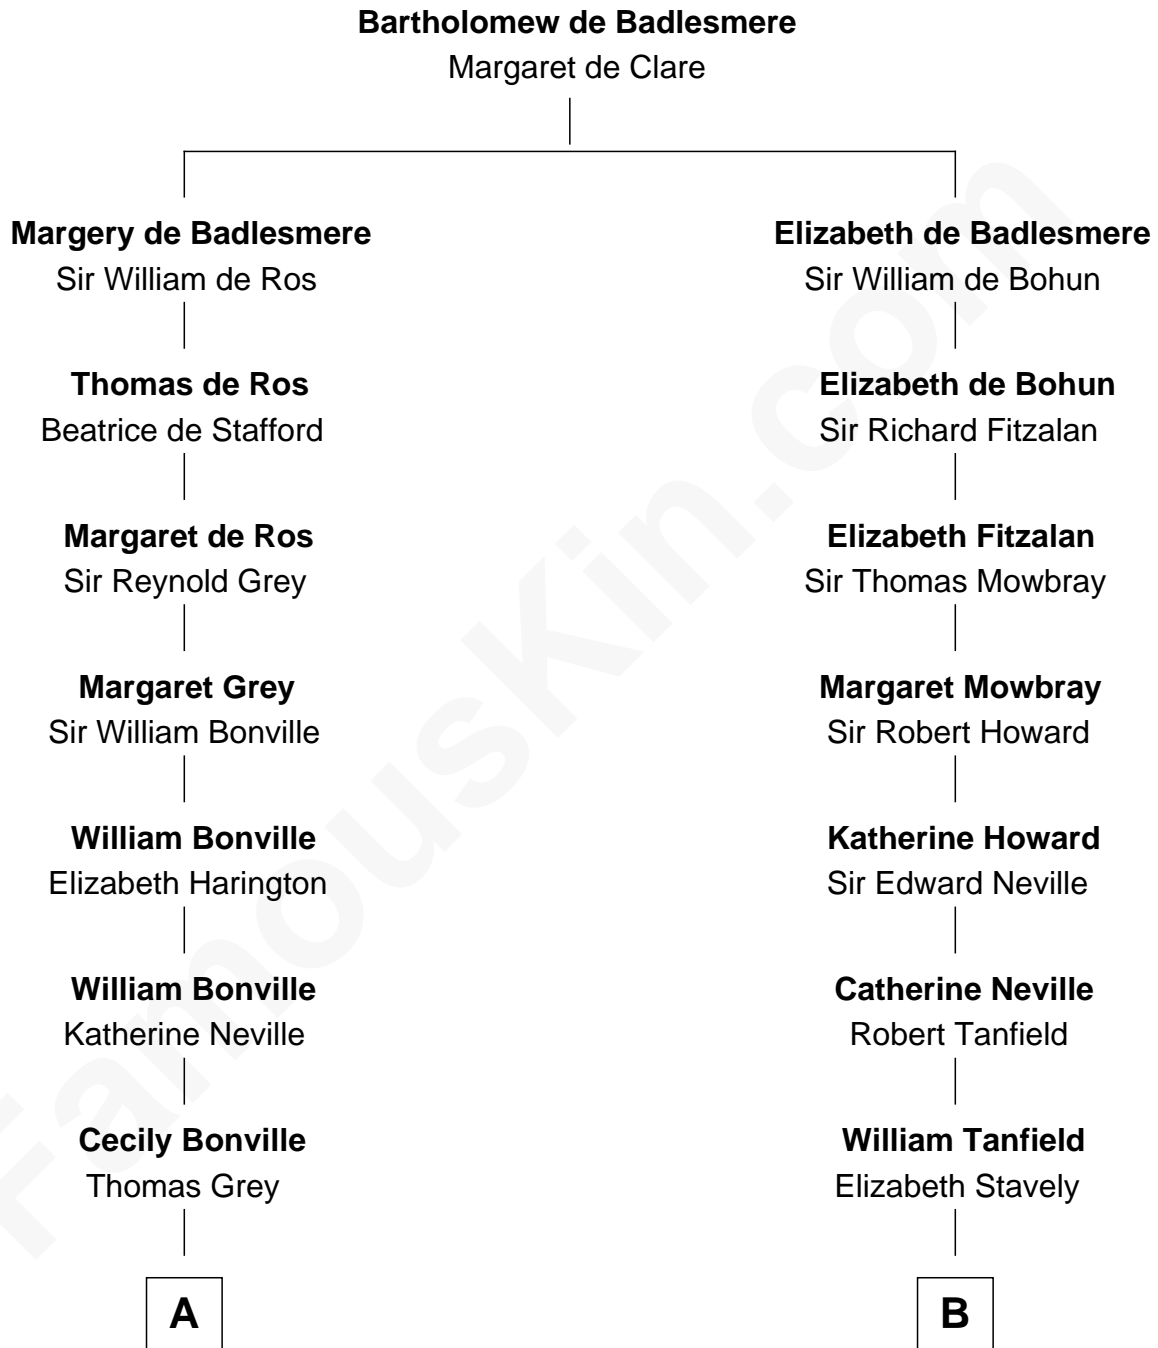

FamousKin.com Relationship Chart of

Dr. H. H. Holmes

Serial Killer aka "Devil in the White City"

16th cousin 3 times removed of

John Marshall

4th Chief Justice of the U.S. Supreme Court

C

—
Scribner Mudgett

Nancy Prescott

—
Levi Horton Mudgett

Theodate Page Price

—
Dr. H. H. Holmes

Serial Killer Dr. H. H. Holmes

FamousKin.com