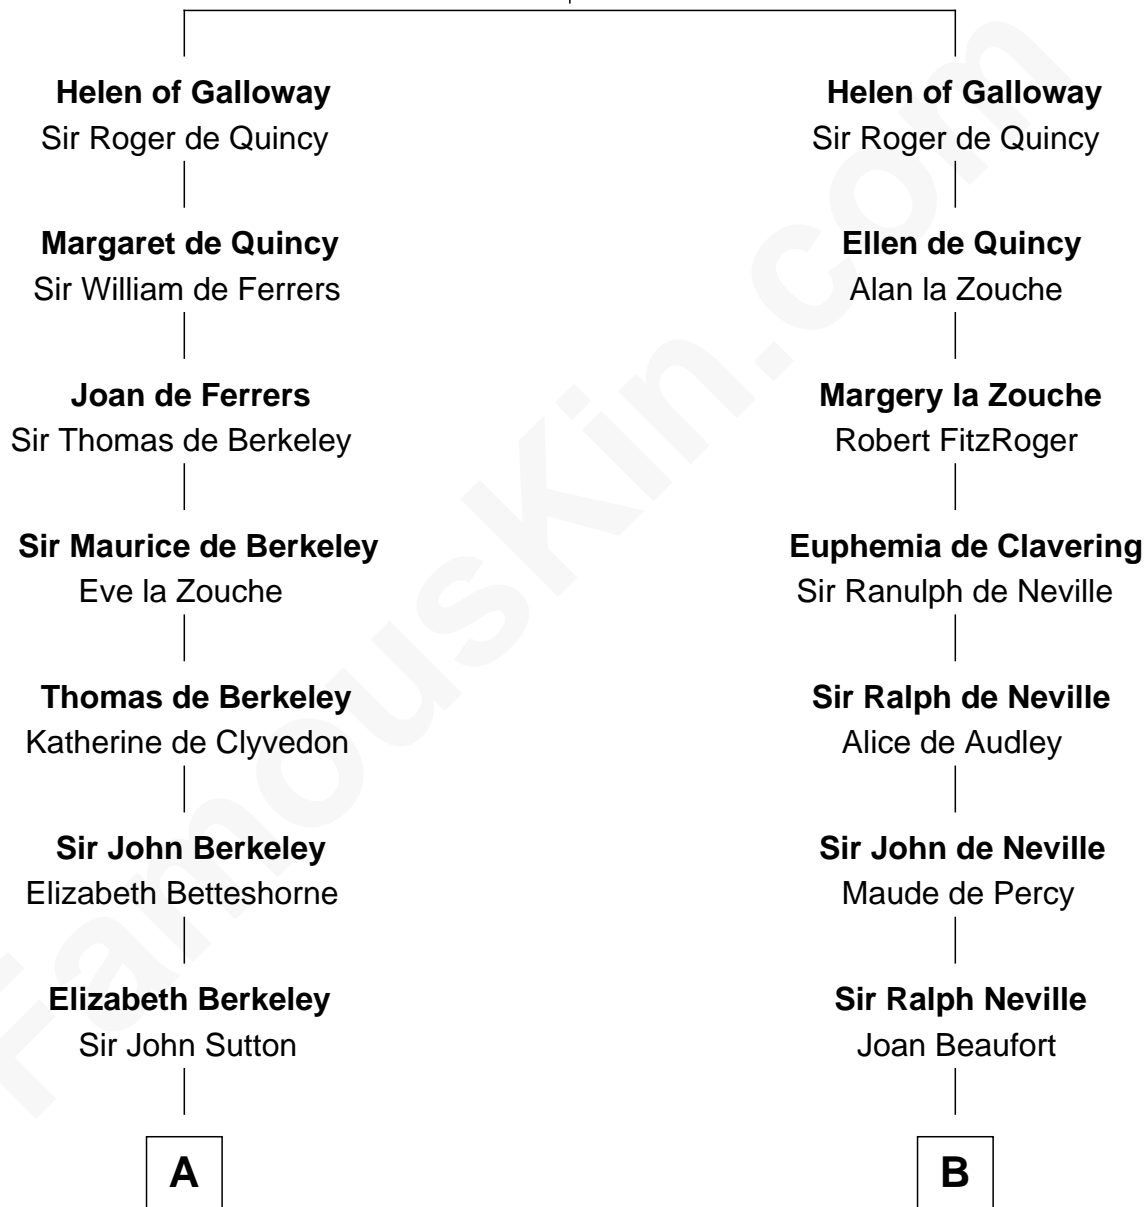

FamousKin.com Relationship Chart of

Dr. H. H. Holmes

Serial Killer aka "Devil in the White City"

19th cousin 2 times removed of

John Marshall

4th Chief Justice of the U.S. Supreme Court

Alan of Galloway

Helen de l'Isle

C

Sarah Smith
Edward Scribner Mudgett

Samuel Mudgett
Mary Morrill

Scribner Mudgett
Nancy Prescott

Levi Horton Mudgett
Theodate Page Price

Dr. H. H. Holmes
Serial Killer Dr. H. H. Holmes

D

Mary Isham Randolph
Rev. James Keith