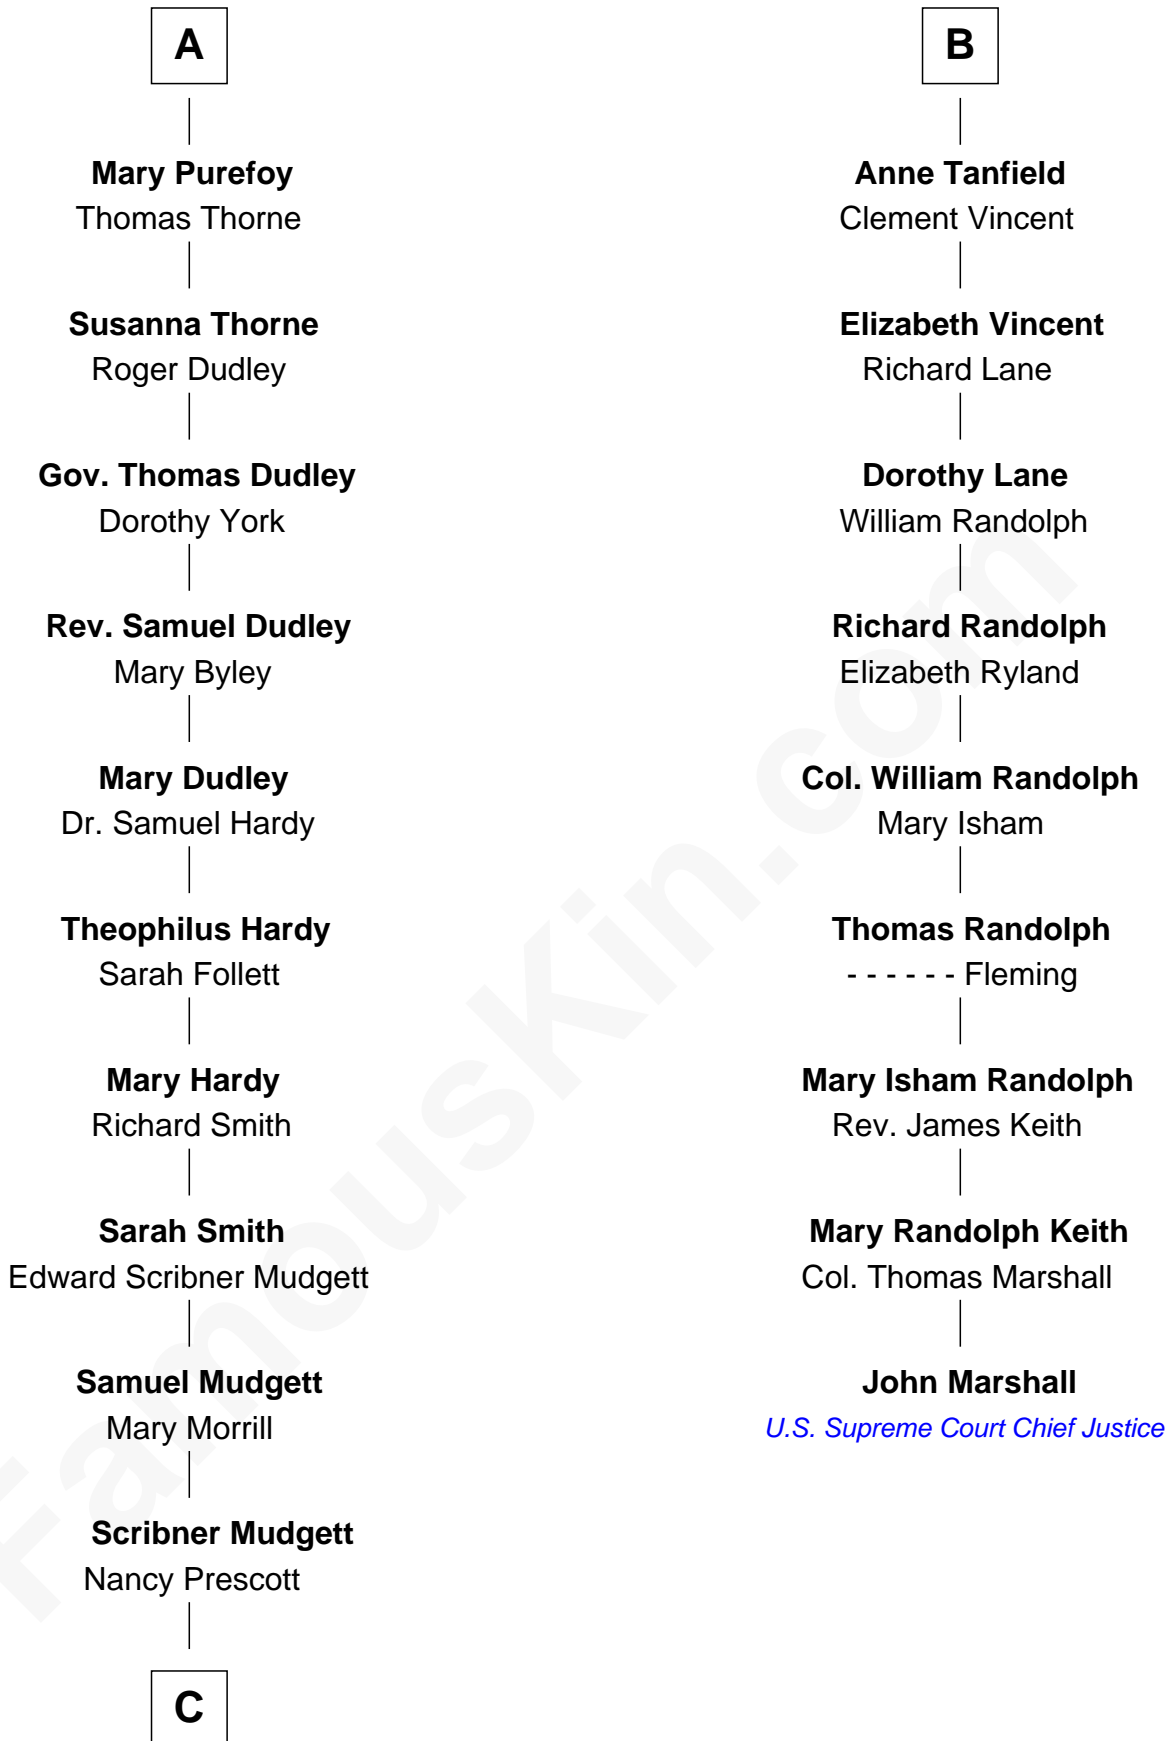

# FamousKin.com Relationship Chart of

**Dr. H. H. Holmes**

*Serial Killer aka "Devil in the White City"*

15th cousin 3 times removed of

**John Marshall**

*4th Chief Justice of the U.S. Supreme Court*

**Sir John Howard**

Alice de Bois

**C**

—  
**Levi Horton Mudgett**

Theodate Page Price

—  
**Dr. H. H. Holmes**

*Serial Killer Dr. H. H. Holmes*

FamousKin.com