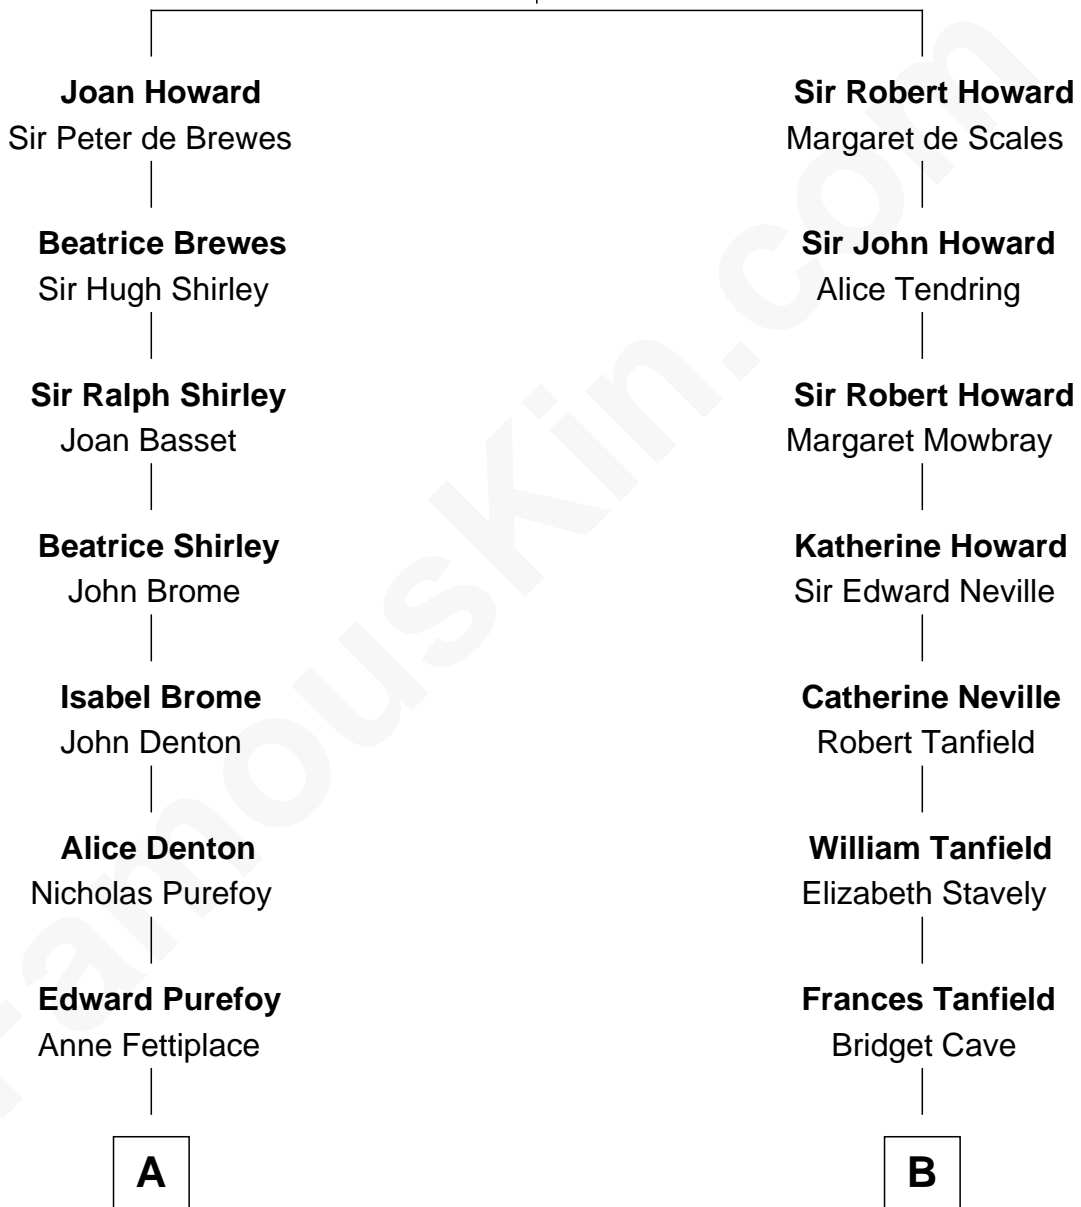

# FamousKin.com Relationship Chart of

**Dr. H. H. Holmes**

*Serial Killer aka "Devil in the White City"*

15th cousin 3 times removed of

**John Marshall**

*4th Chief Justice of the U.S. Supreme Court*

**Sir John Howard**

Alice de Bois

**C**

—  
**Levi Horton Mudgett**

Theodate Page Price

—  
**Dr. H. H. Holmes**

*Serial Killer Dr. H. H. Holmes*

FamousKin.com