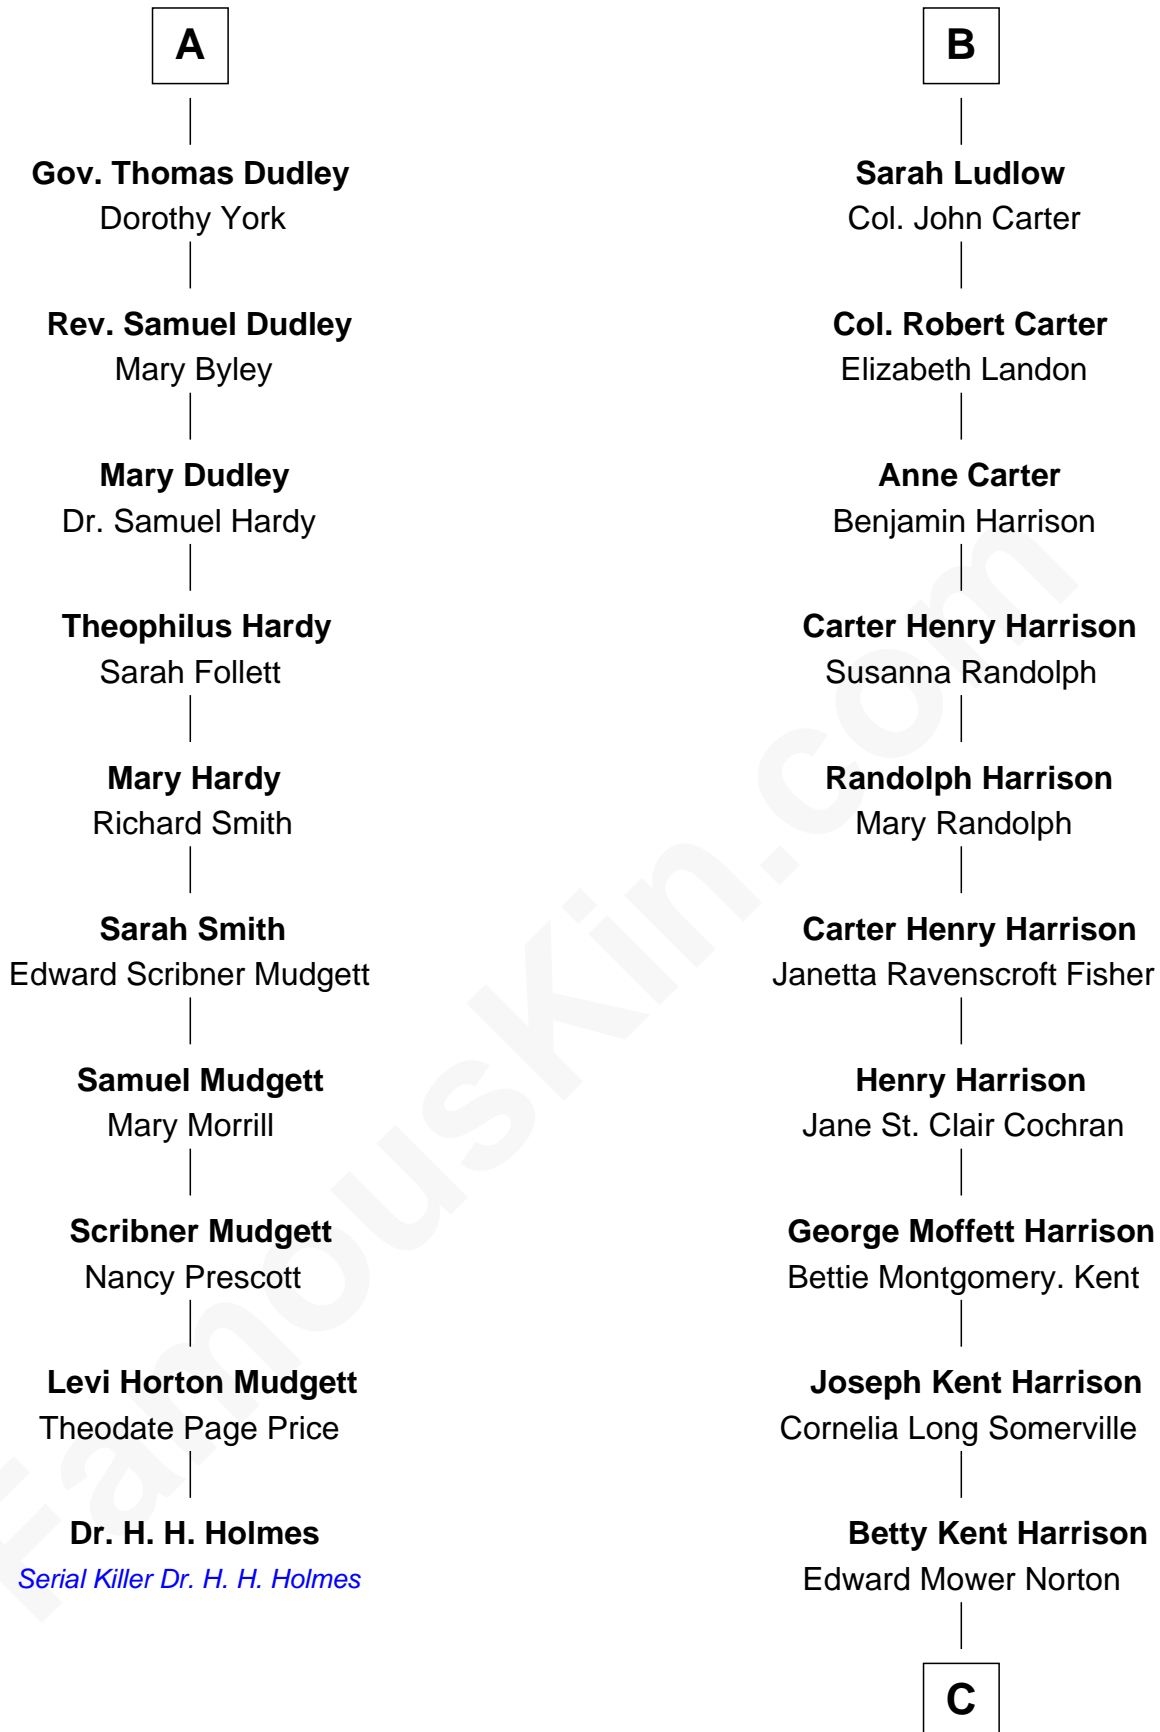

FamousKin.com Relationship Chart of

Dr. H. H. Holmes

Serial Killer aka "Devil in the White City"

16th cousin 2 times removed of

Edward Norton

Movie Actor

Sir Walter Blount

Sancha de Ayala

Sir Thomas Blount

Margaret de Gresley

Sir Walter Blount

Helena Byron

Sir William Blount

Margaret Echyngam

Elizabeth Blount

Sir Andrews de Windsor

Edith Windsor

George Ludlow

Thomas Ludlow

Jane Pyle

Gabriel Ludlow

Phillis -----

B

C

Edward Mower Norton

Lydia Robinson Rouse

Edward Norton

Movie Actor

FamousKin.com