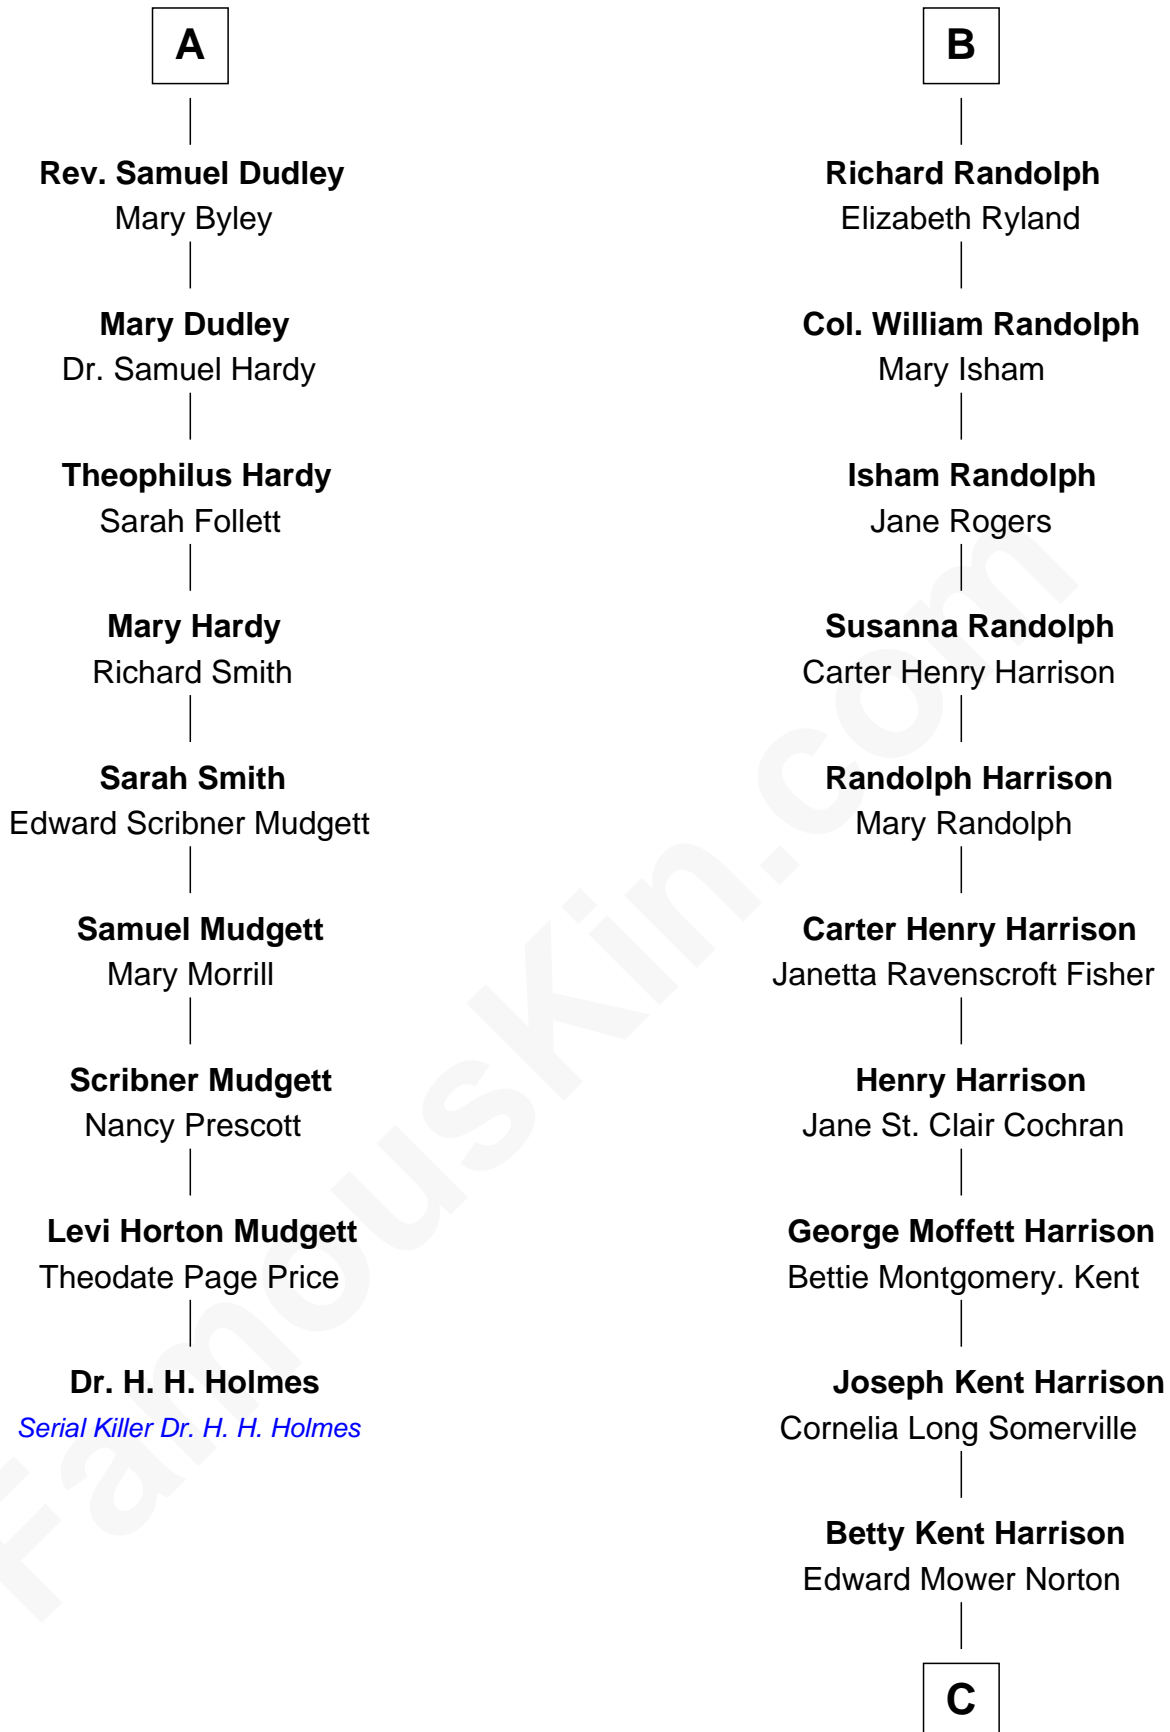

FamousKin.com Relationship Chart of

Dr. H. H. Holmes

Serial Killer aka "Devil in the White City"

15th cousin 3 times removed of

Edward Norton

Movie Actor

Sir Ralph Neville

Joan Beaufort

Katherine Neville
Sir Thomas Strangeways

Joan Strangeways
Sir William Willoughby

Cecily Willoughby
Sir Edward Sutton

Sir John Sutton
Cecily Grey

Sir Henry Dudley
----- Ashton

Probable

Roger Dudley
Susanna Thorne

Gov. Thomas Dudley
Dorothy York

A

Sir Edward Neville
Katherine Howard

Catherine Neville
Robert Tanfield

William Tanfield
Elizabeth Stavelly

Frances Tanfield
Bridget Cave

Anne Tanfield
Clement Vincent

Elizabeth Vincent
Richard Lane

Dorothy Lane
William Randolph

B

C

Edward Mower Norton

Lydia Robinson Rouse

Edward Norton

Movie Actor

FamousKin.com